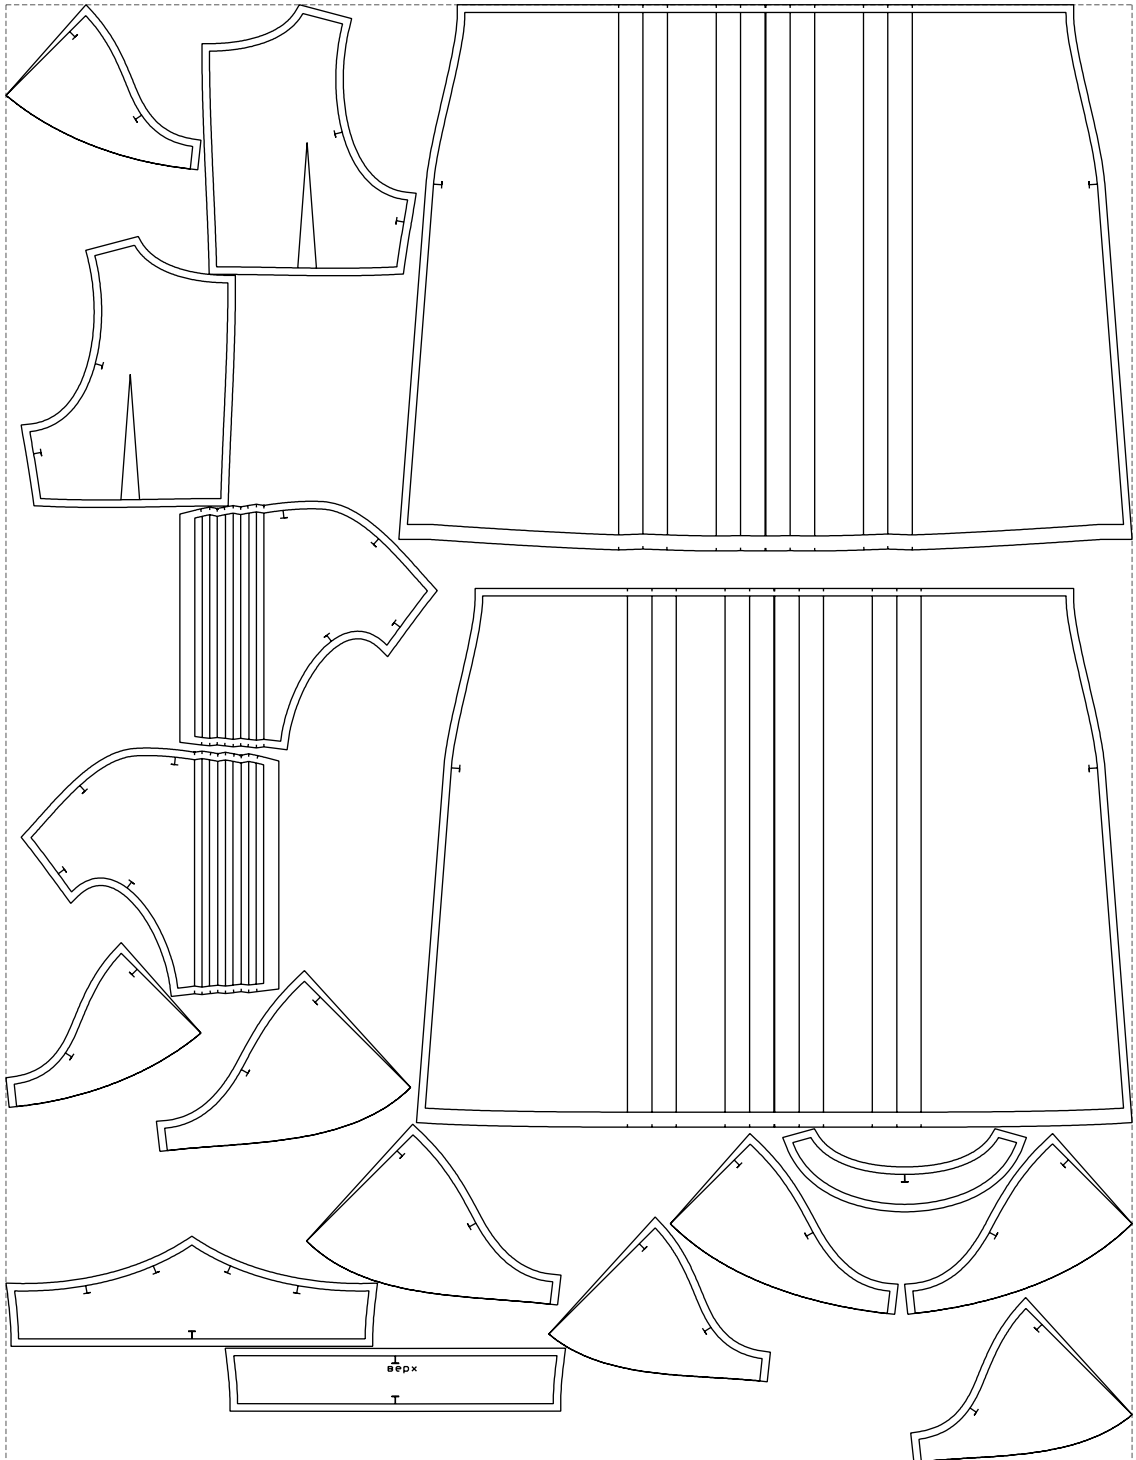

Not for print

Paper size: A4, size:1399.00 x1127.49 mm

# Example

size:1499.00 x1940.74 mm

Maneken =1 ver.0

rz\_1=170

rz\_16=100

rz\_17=85.4

rz\_18=80.2

rz\_19=108

rz\_20=105.4

---

. . . . .  
. . . . .  
. . . . .