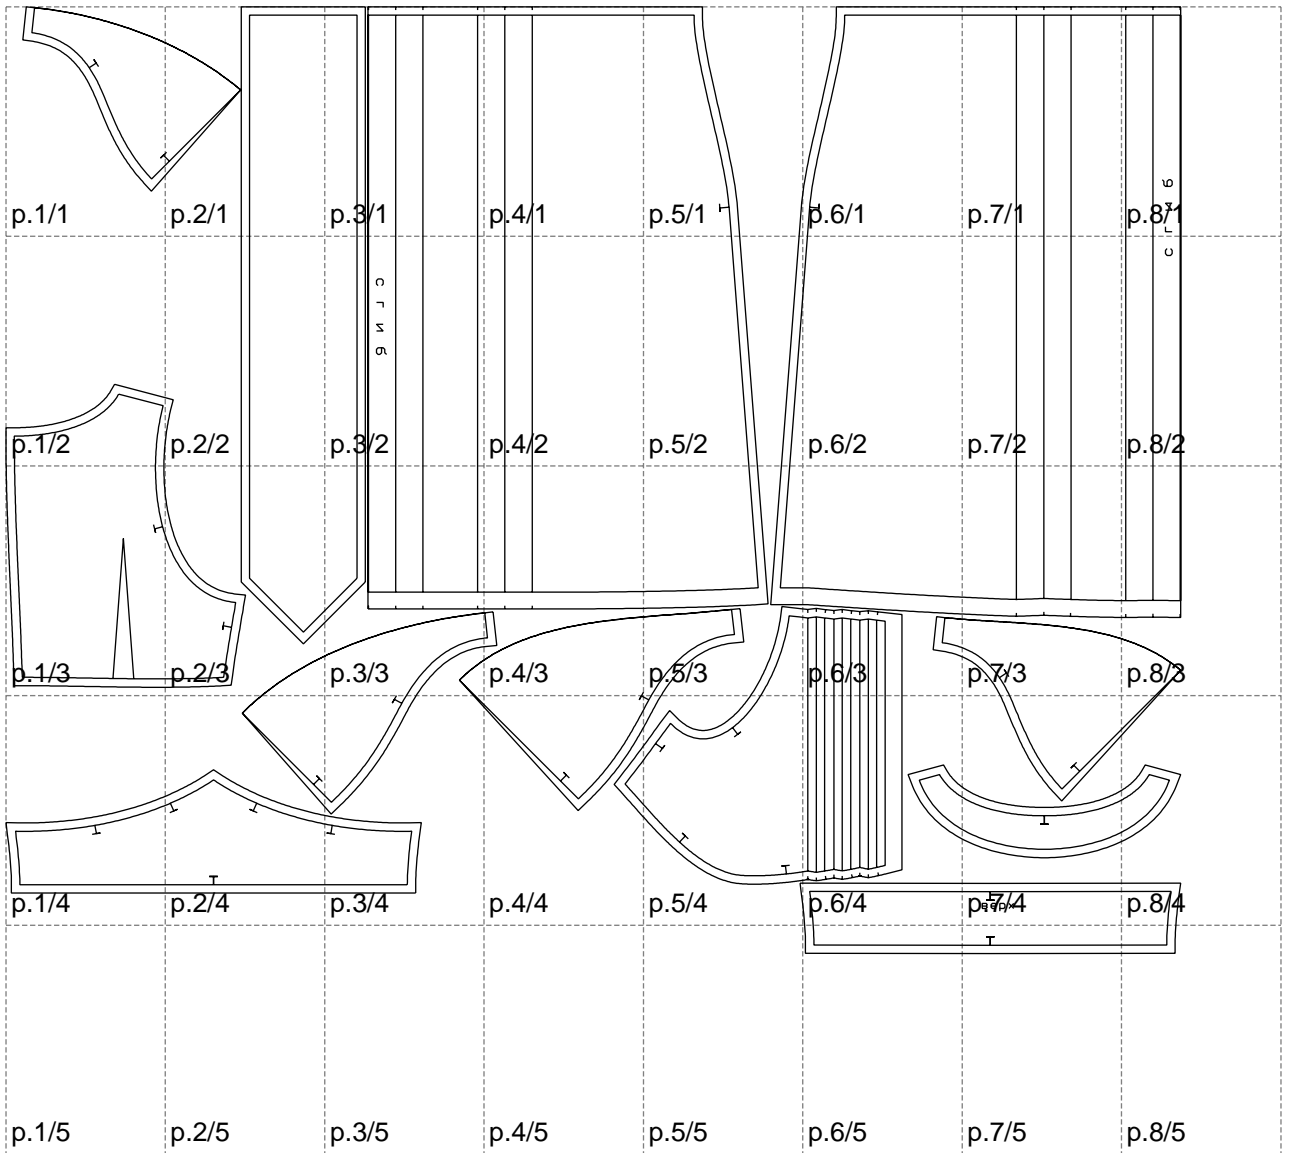

Not for print

Paper size: A4, size:1399.00 x1127.49 mm

# Example

size:1499.00 x1940.74 mm

Maneken =1 ver.0

rz\_1=170

rz\_16=100

rz\_17=85.4

rz\_18=80.2

rz\_19=108

rz\_20=105.4

---

. . . . .  
. . . . .  
. . . . .