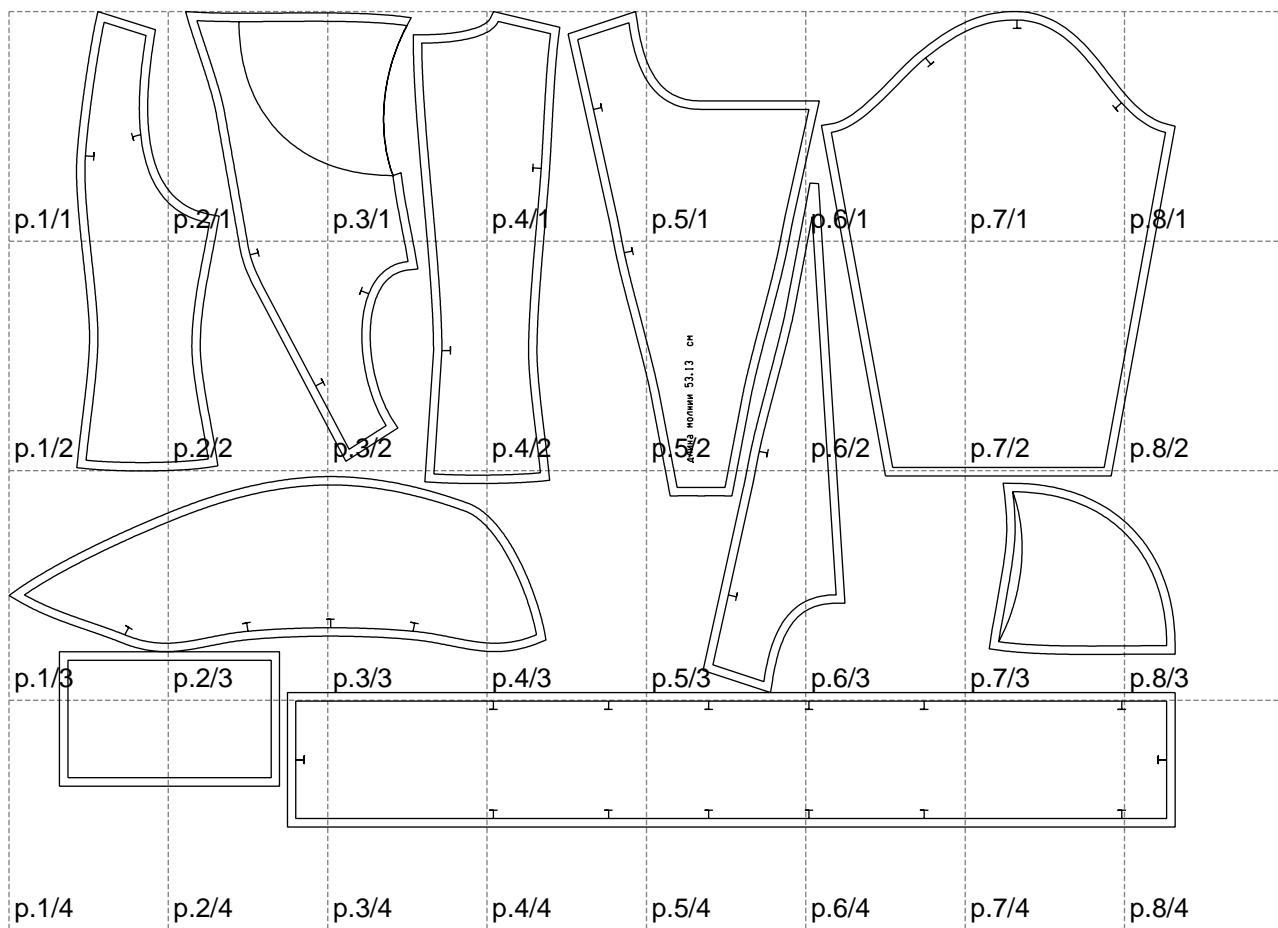

Not for print

Paper size: A4, size:1388.87 x971.02 mm

# Example

size:1499.00 x1631.69 mm

Maneken =1 ver.0

rz\_1=170

rz\_16=96

rz\_17=82

rz\_18=76

rz\_19=104

rz\_20=101.8

---

. . . . .  
. . . . .  
. . . . .