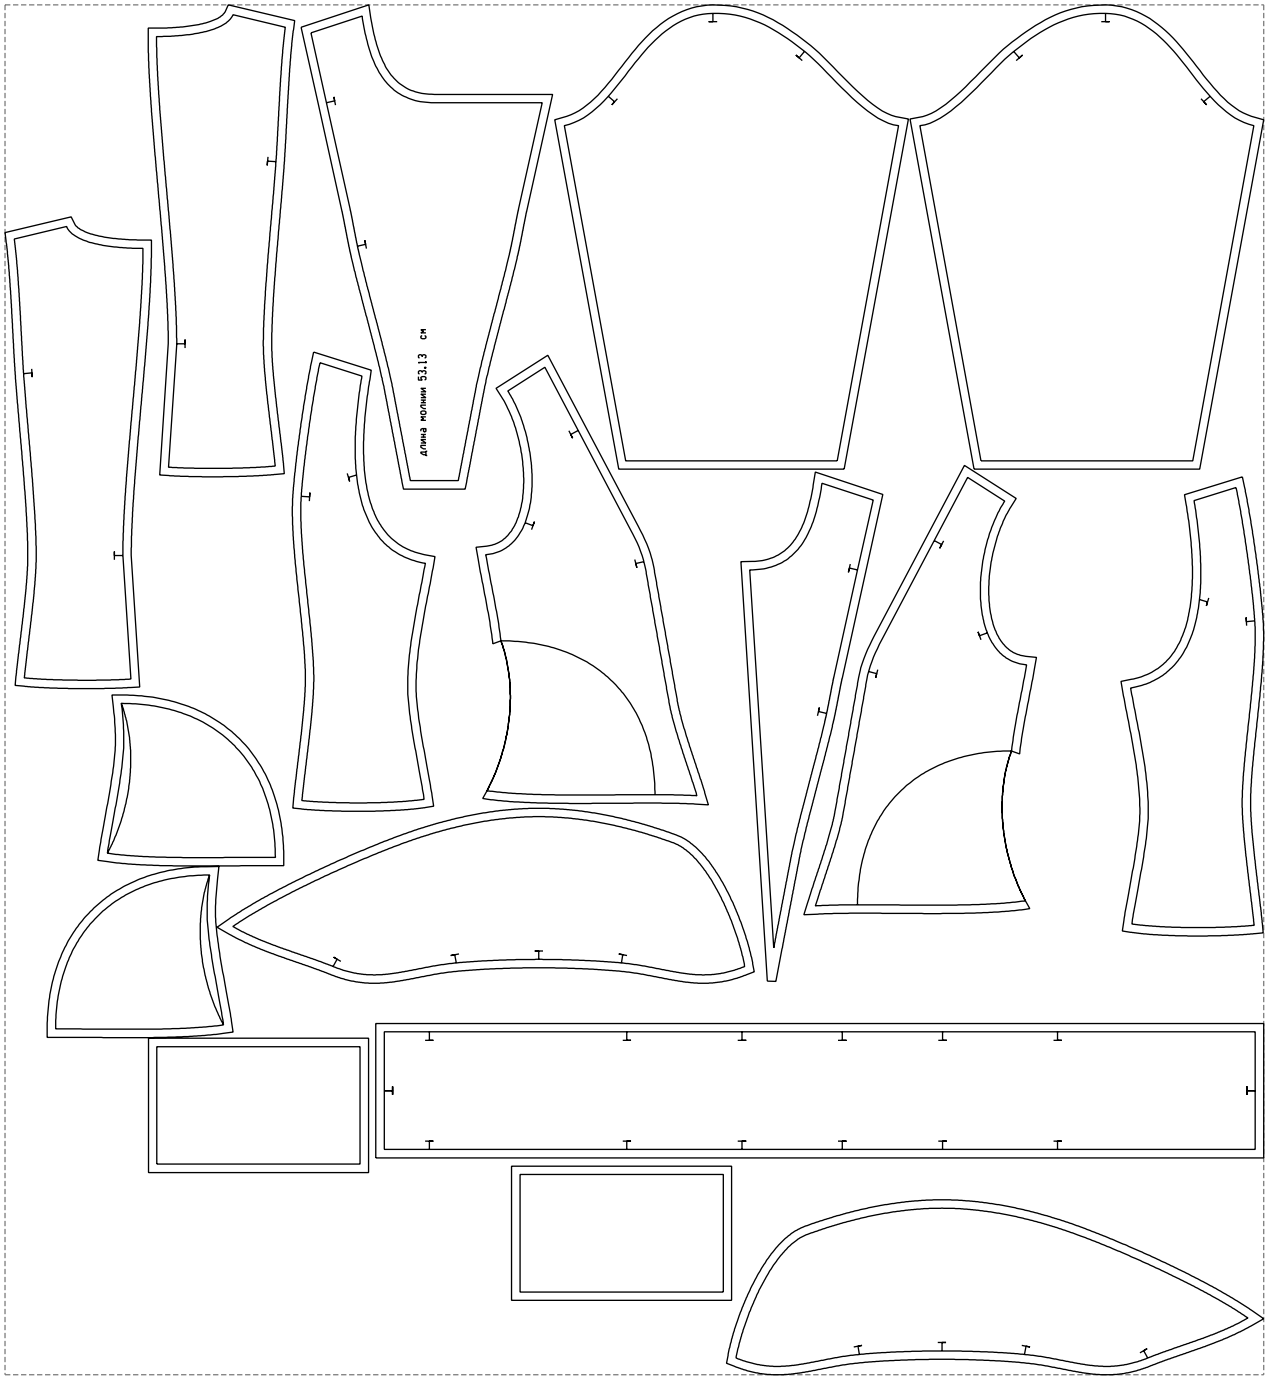

Not for print

Paper size: A4, size:1388.87 x971.02 mm

# Example

size:1499.00 x1631.69 mm

Maneken =1 ver.0

rz\_1=170

rz\_16=96

rz\_17=82

rz\_18=76

rz\_19=104

rz\_20=101.8

---

. . . . .  
. . . . .  
. . . . .