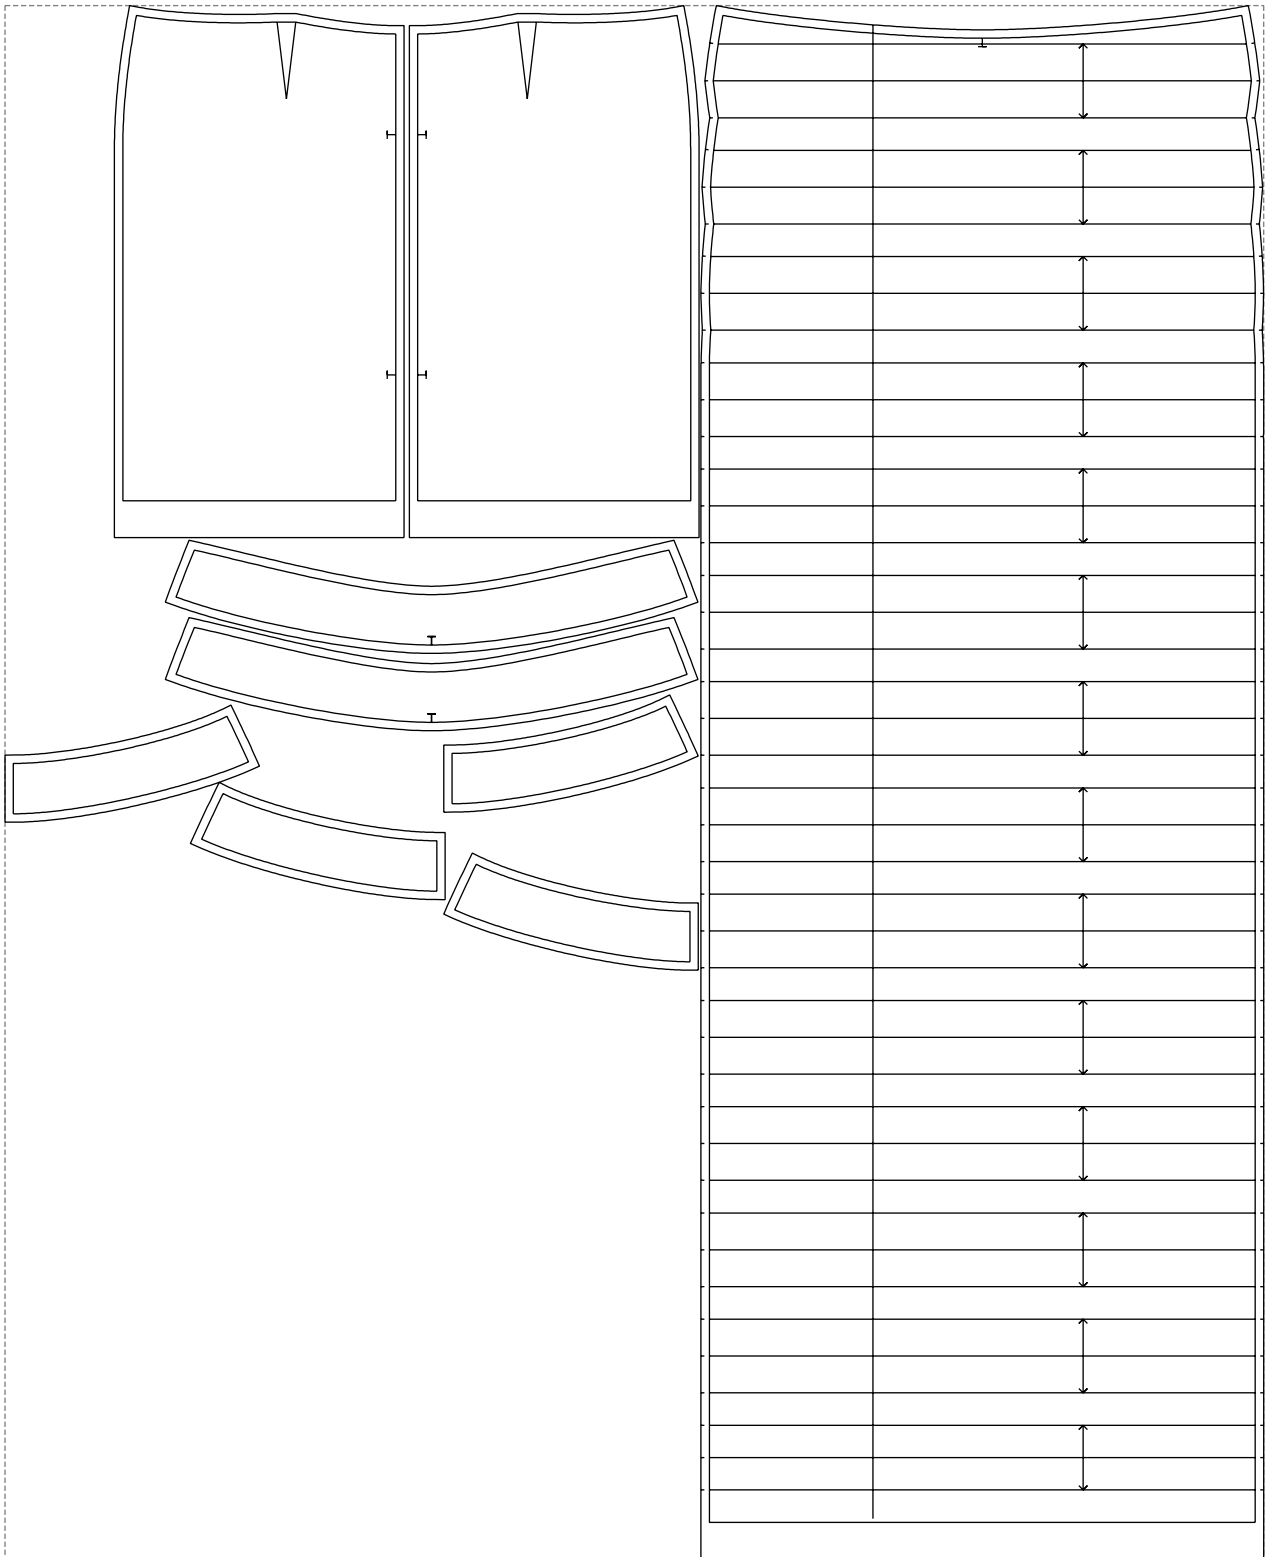

Not for print

Paper size: A4, size:1328.63 x1850.68 mm

# Example

size:1499.00 x1850.68 mm

Maneken =1 ver.0

rz\_1=170

rz\_16=120

rz\_17=104

rz\_18=103.6

rz\_19=128

rz\_20=125.1

---

. . . . .  
. . . . .  
. . . . .