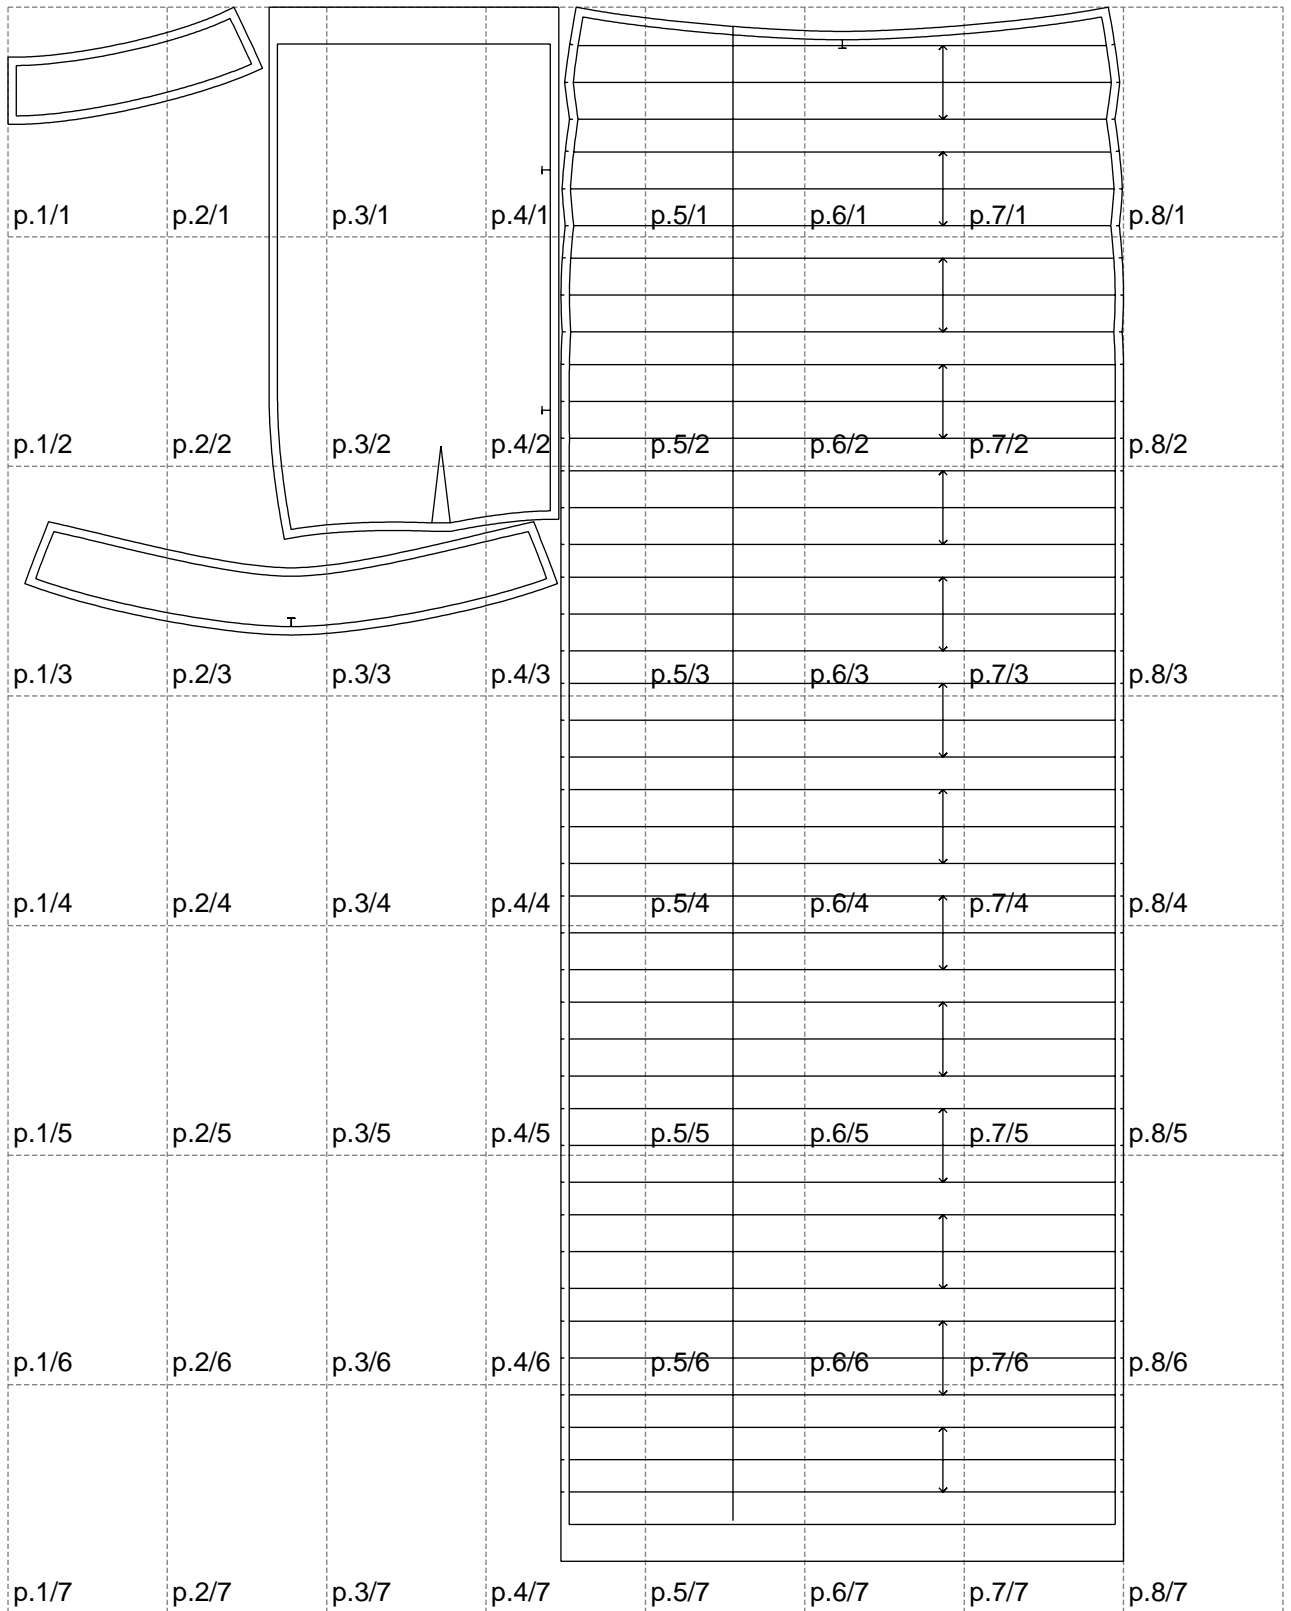

Not for print

Paper size: A4, size:1328.63 x1850.68 mm

# Example

size:1499.00 x1850.68 mm

Maneken =1 ver.0

rz\_1=170

rz\_16=120

rz\_17=104

rz\_18=103.6

rz\_19=128

rz\_20=125.1

---

. . . . .  
. . . . .  
. . . . .