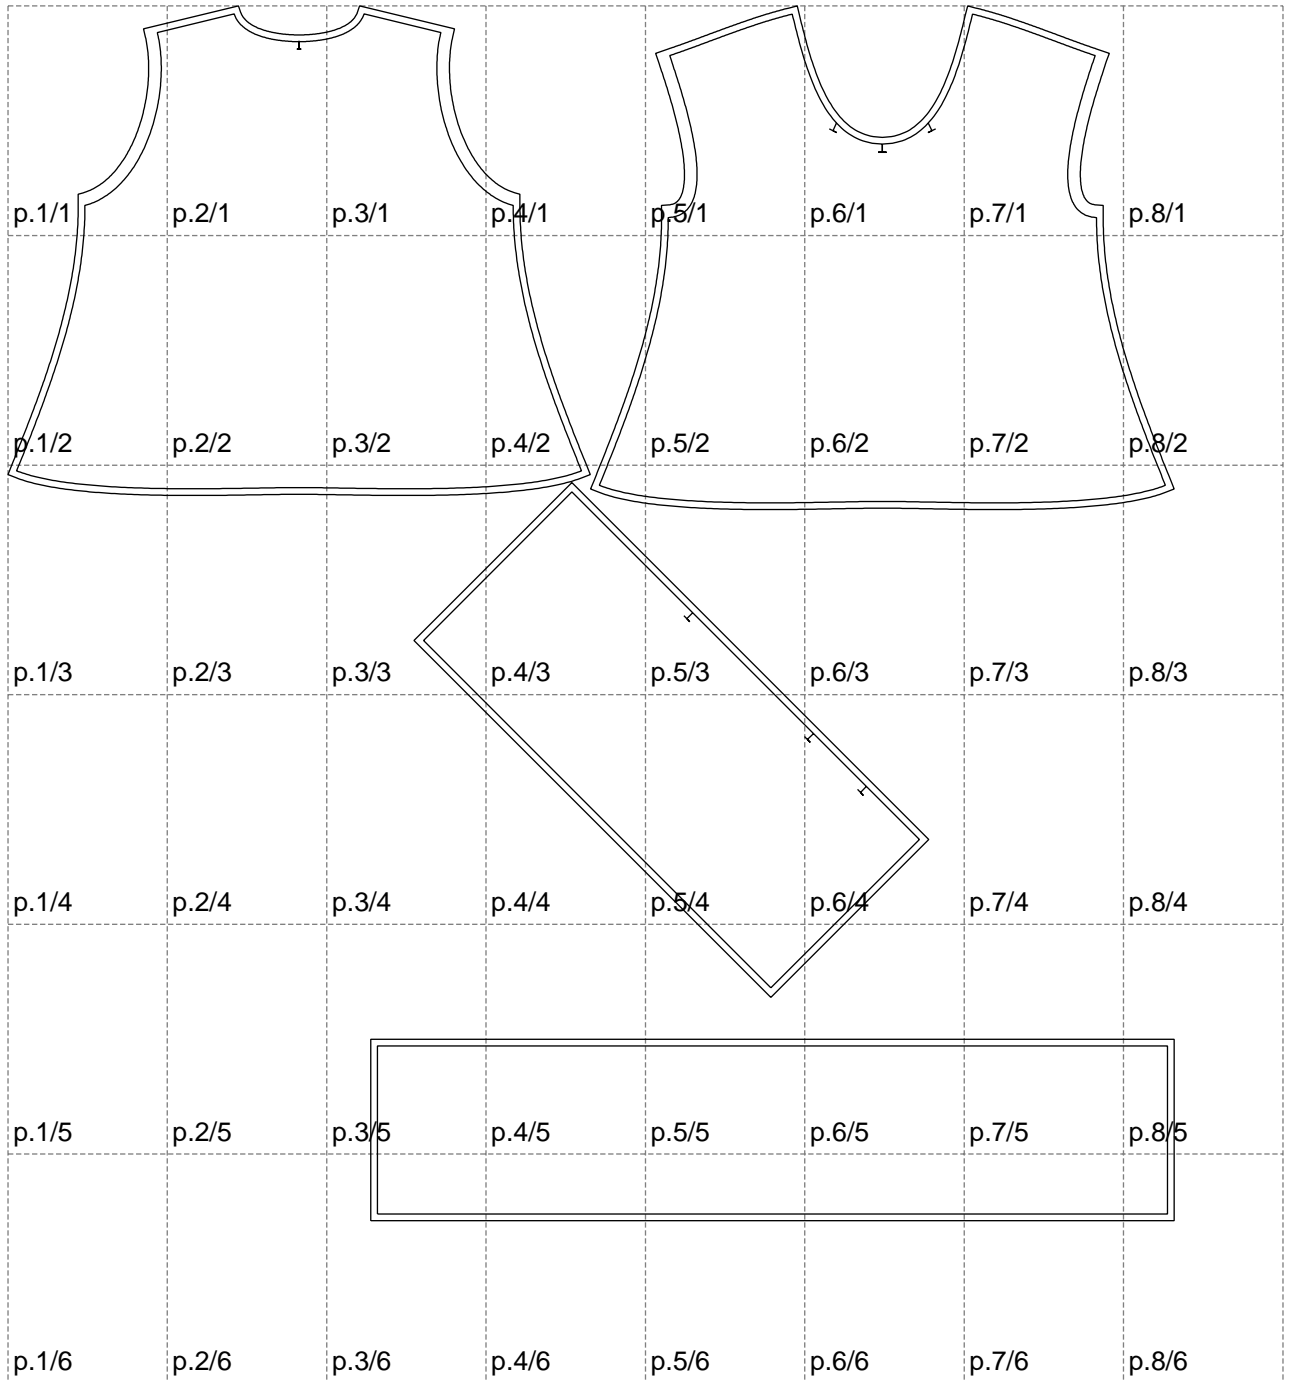

Not for print

Paper size: A4, size:1388.92 x1446.56 mm

# Example

size:1499.00 x1352.54 mm

Maneken =1 ver.0

rz\_1=170

rz\_16=104

rz\_17=88.9

rz\_18=84.4

rz\_19=112

rz\_20=109.3

---

. . . . .  
. . . . .  
. . . . .