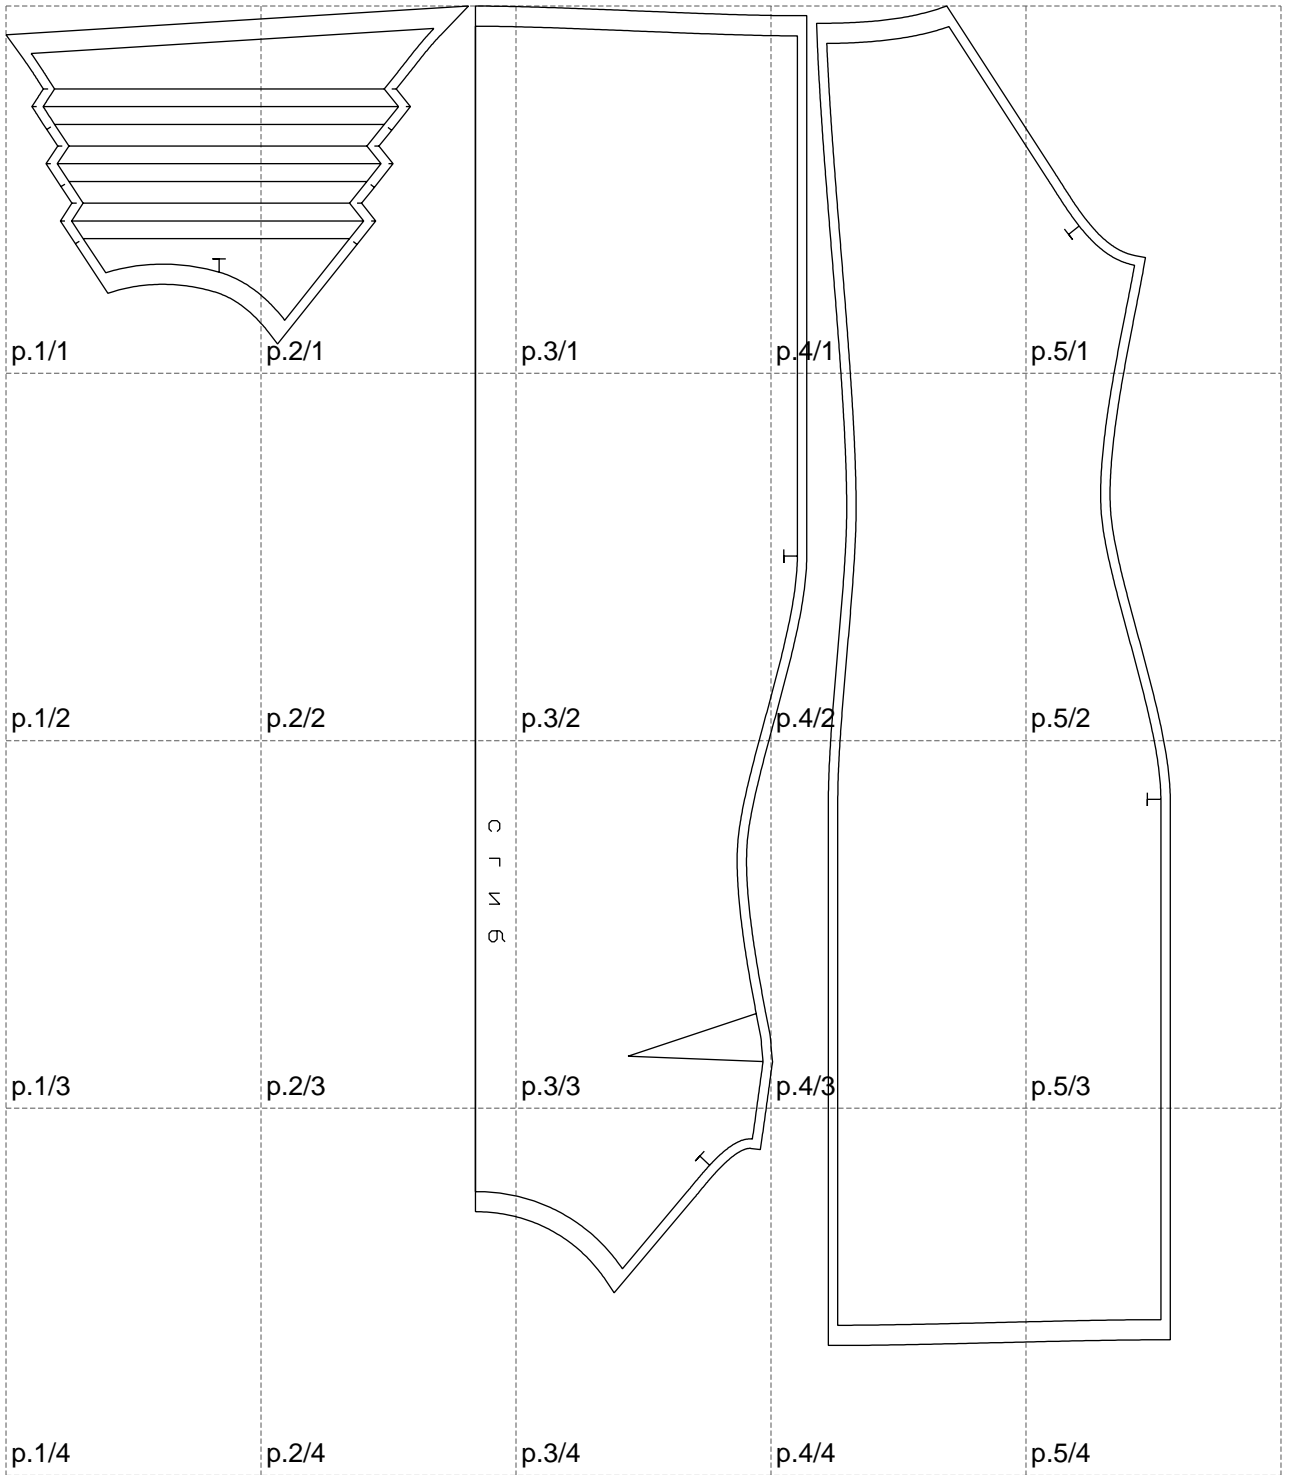

Not for print

Paper size: A4, size:866.65 x996.84 mm

# Example

size:1458.84 x996.84 mm

Maneken =1 ver.0

rz\_1=170

rz\_16=92

rz\_17=78.8

rz\_18=71.8

rz\_19=100

rz\_20=98.1

---

. . . . .  
. . . . .  
. . . . .