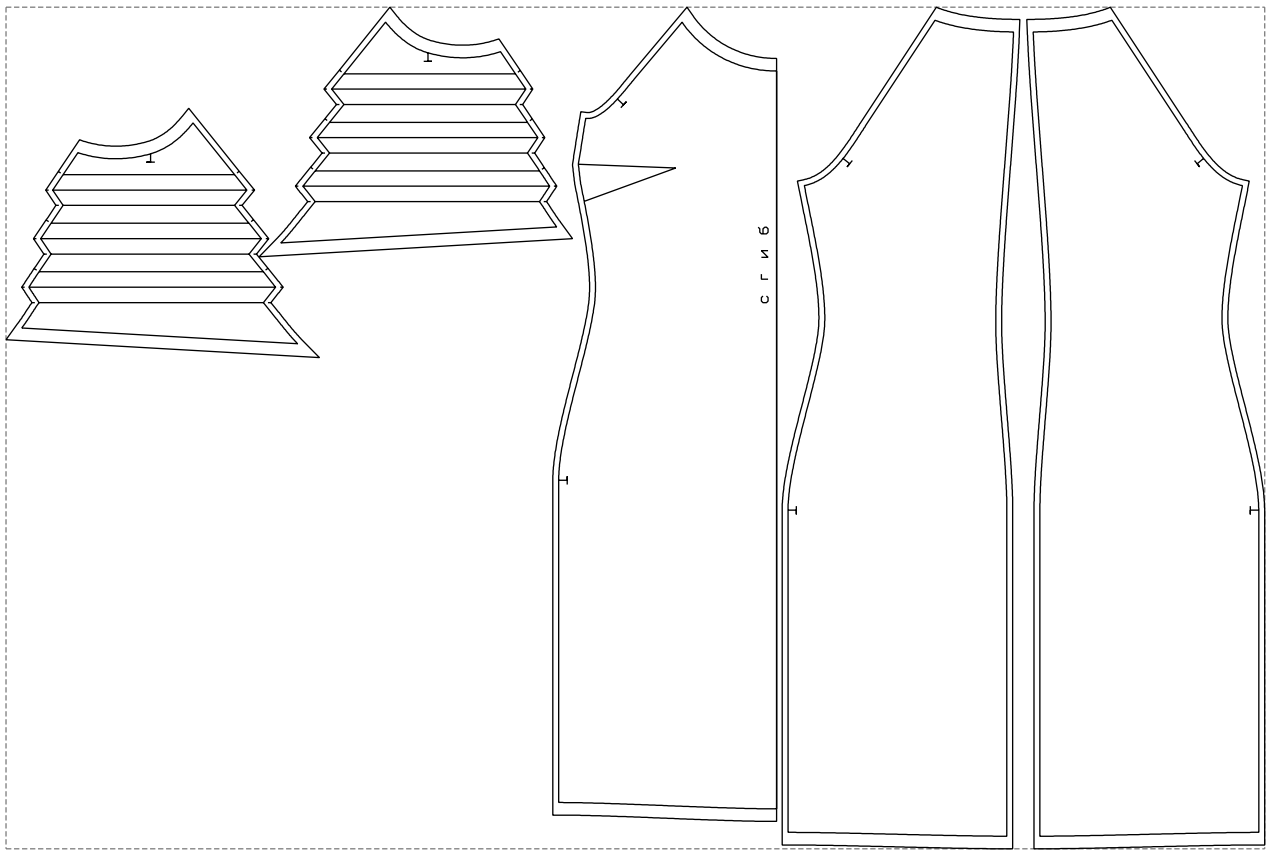

Not for print

Paper size: A4, size:936.49 x1002.37 mm

# Example

size:1499.00 x1002.37 mm

Maneken =1 ver.0

rz\_1=170

rz\_16=100

rz\_17=85.4

rz\_18=80.2

rz\_19=108

rz\_20=105.4

---

. . . . .  
. . . . .  
. . . . .