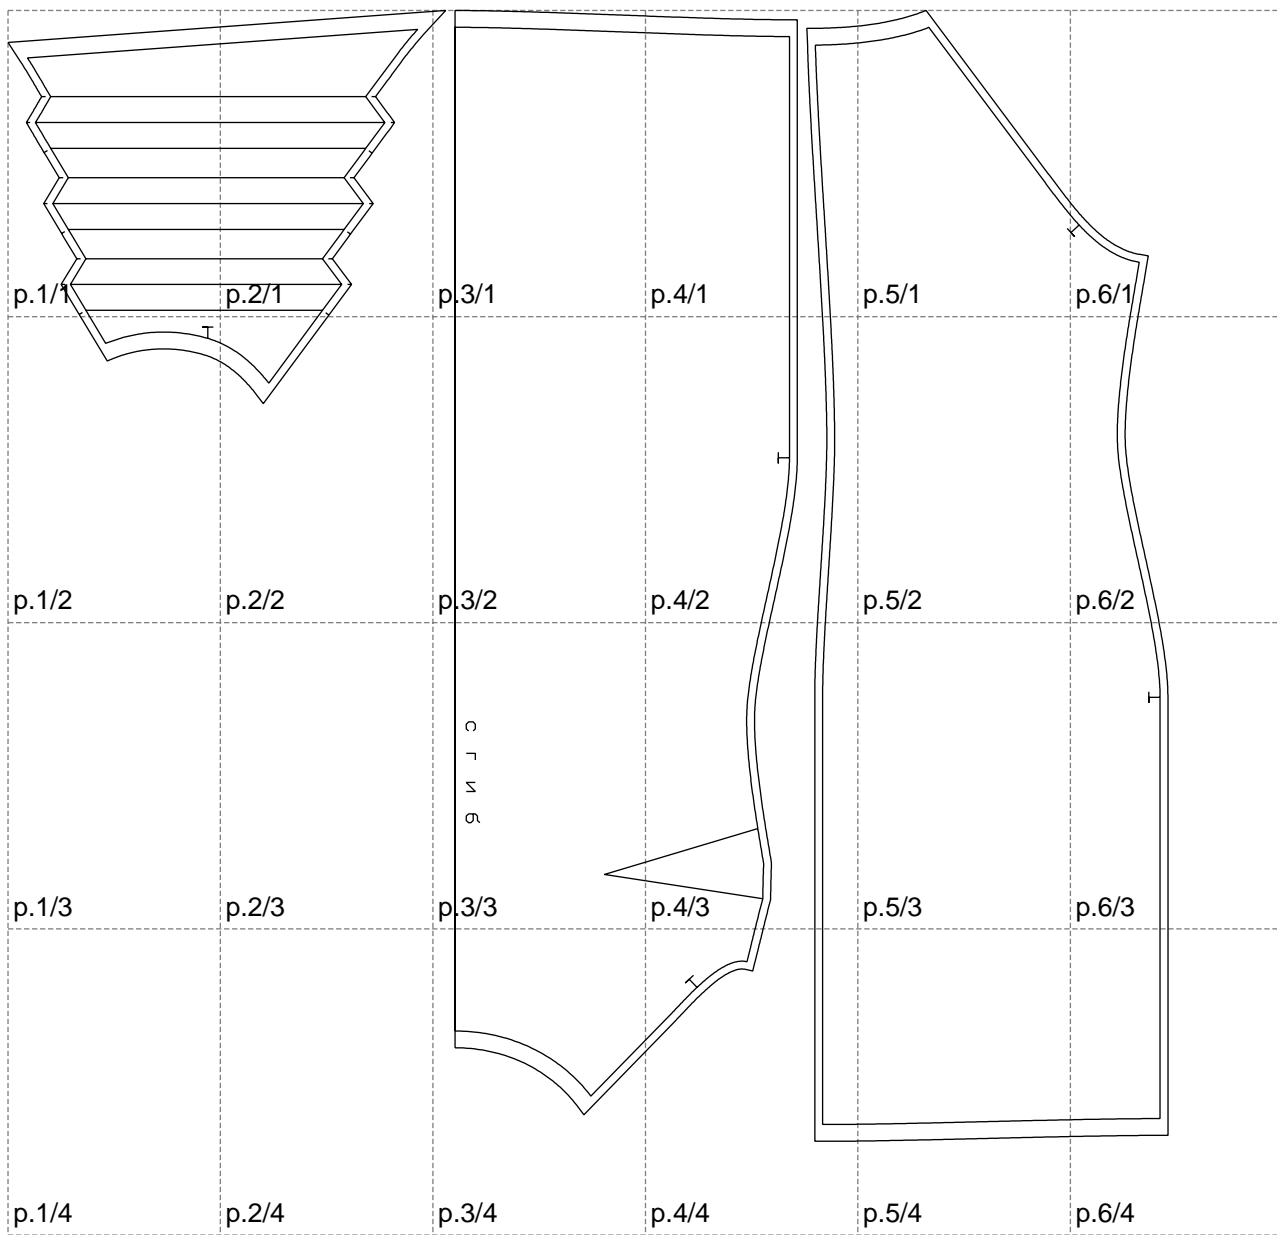

Not for print

Paper size: A4, size:1036.10 x1009.90 mm

Example

size:1368.05 x1009.90 mm

Maneken =1 ver.0

rz_1=170

rz_16=116

rz_17=100

rz_18=98.8

rz_19=124

rz_20=121

.
.
.