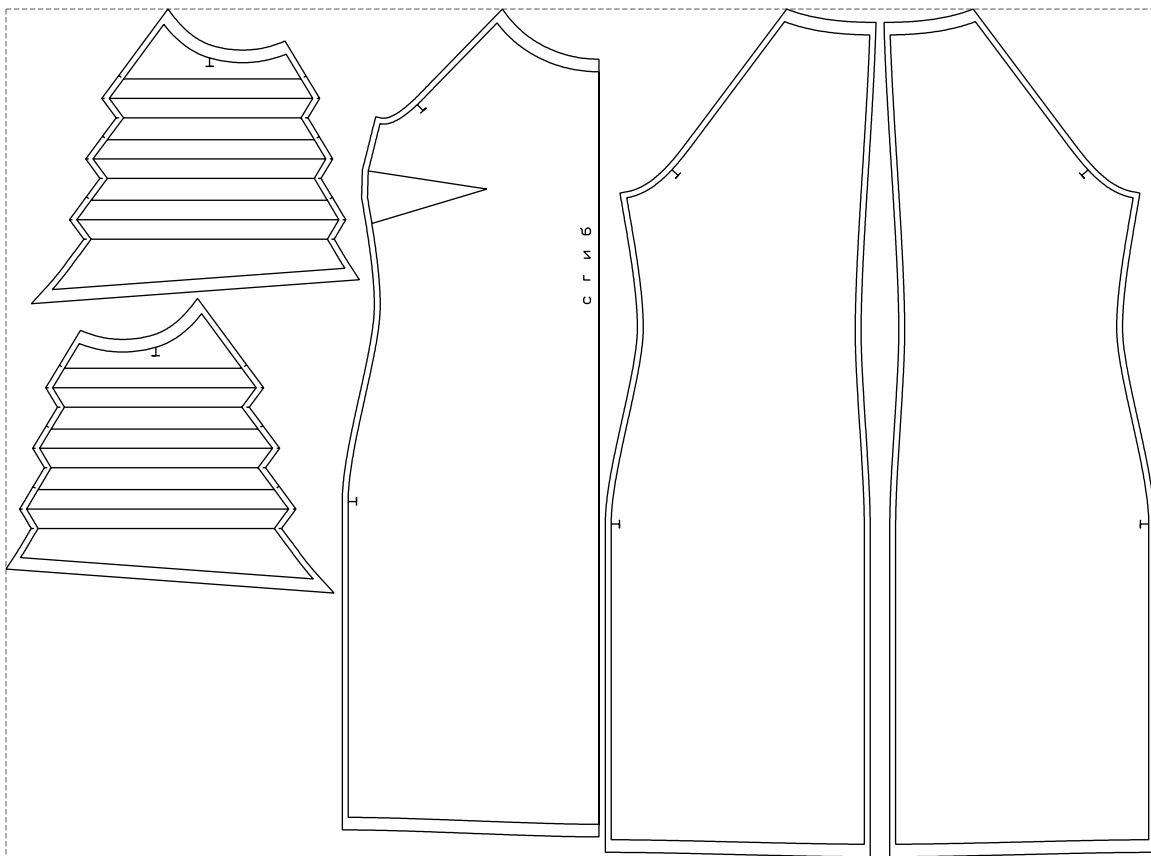

Not for print

Paper size: A4, size:1036.10 x1009.90 mm

Example

size:1368.05 x1009.90 mm

Maneken =1 ver.0

rz_1=170

rz_16=116

rz_17=100

rz_18=98.8

rz_19=124

rz_20=121

.
.
.