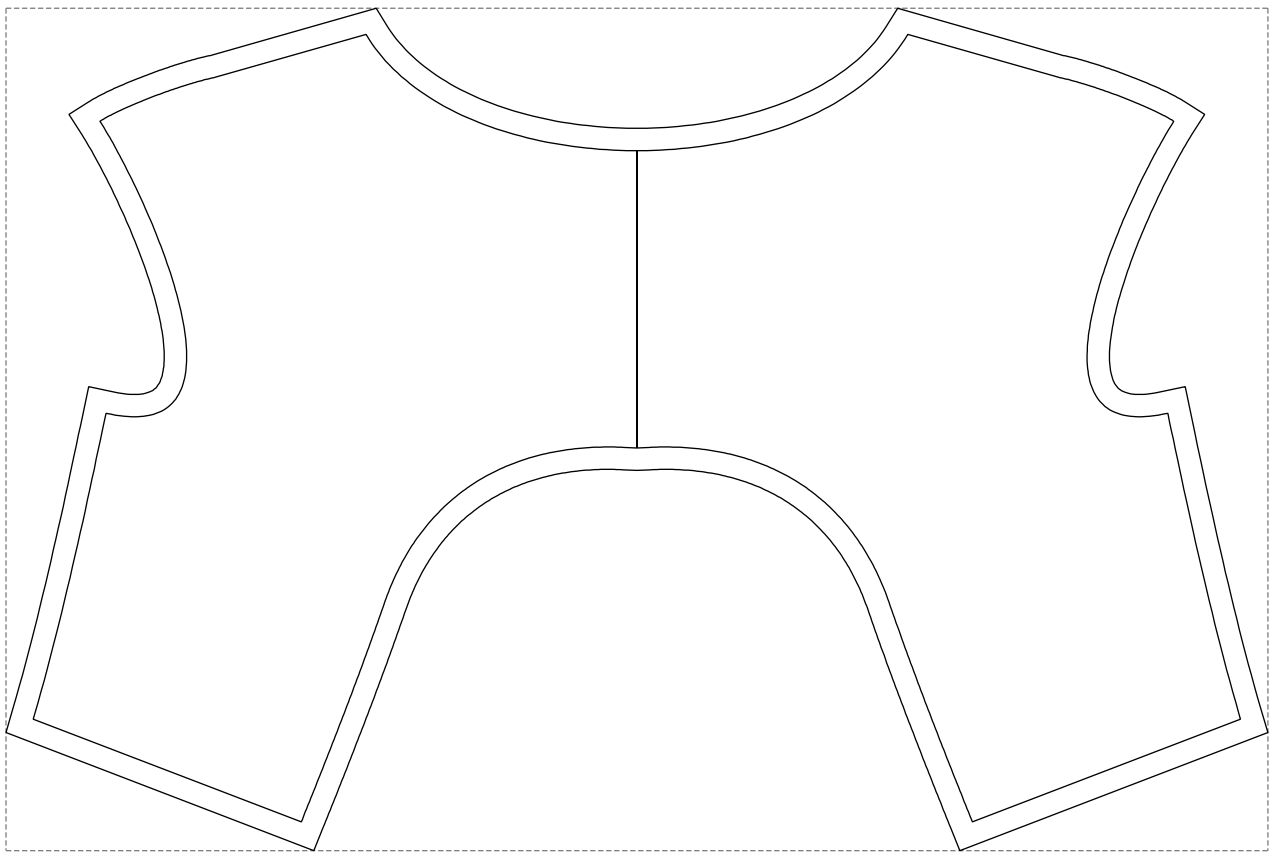

Not for print

Paper size: A4, size:1237.70 x1145.35 mm

Example

size:563.56 x376.30 mm

Maneken =1 ver.0

rz_1=170

rz_16=92

rz_17=78.8

rz_18=71.8

rz_19=100

rz_20=98.1

.
.
.