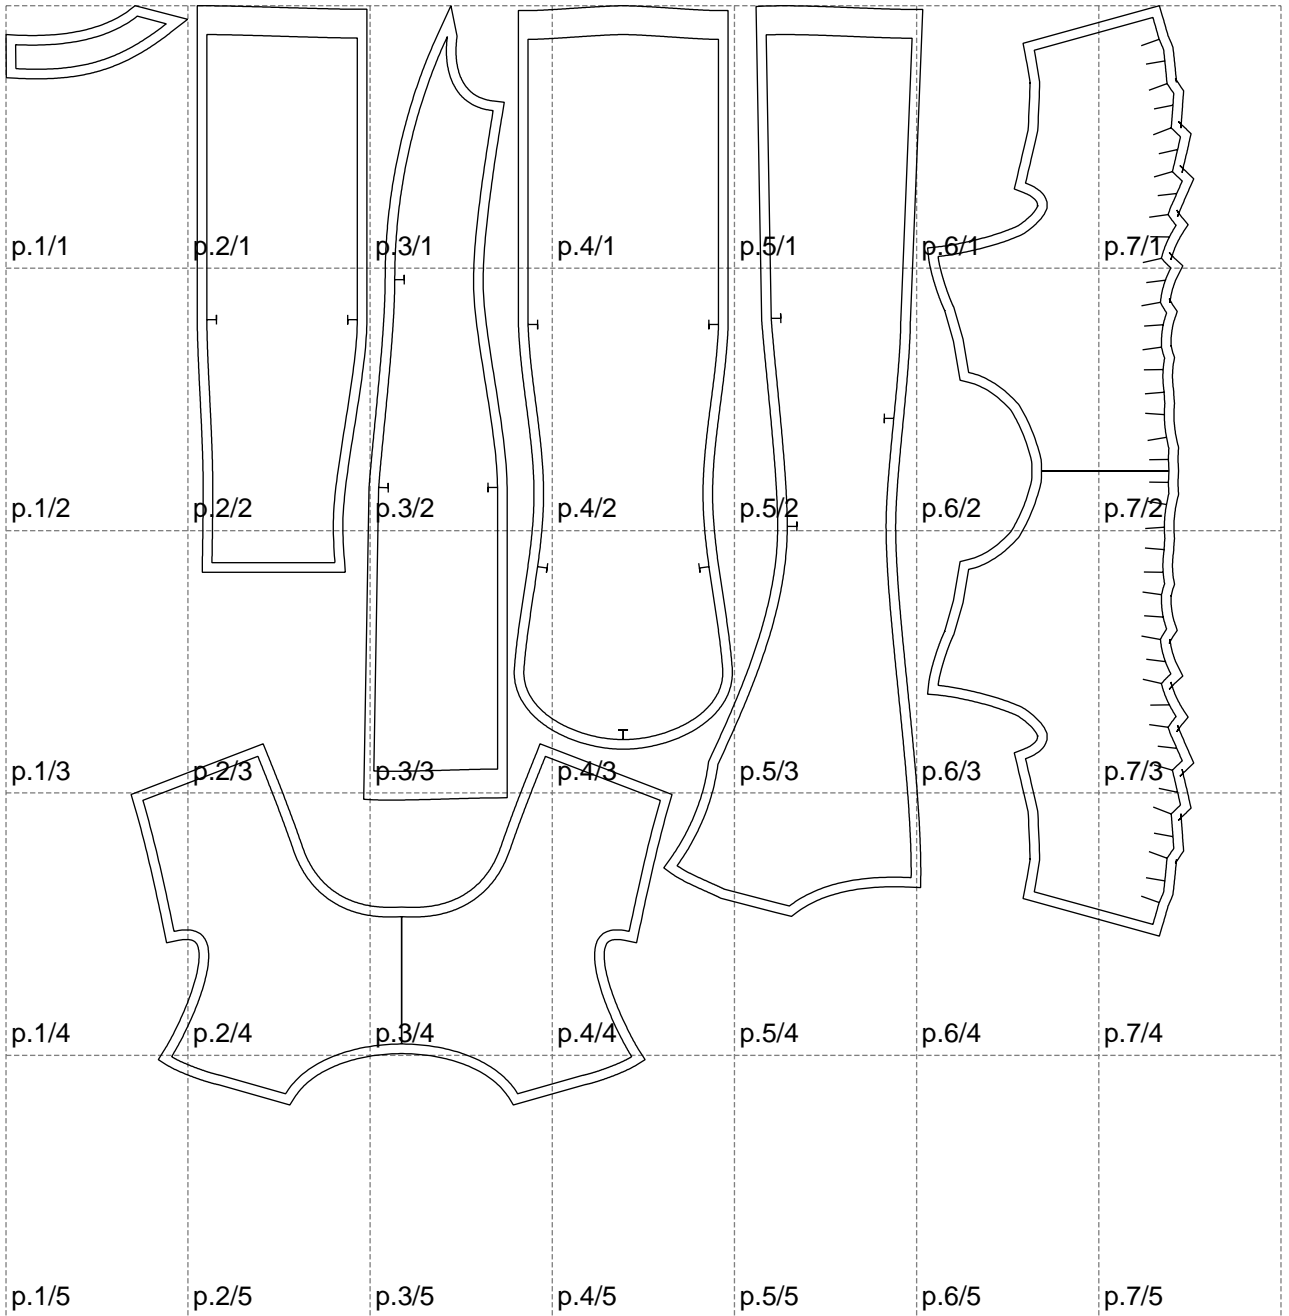

Not for print

Paper size: A4, size:1237.70 x1145.35 mm

Example

size:563.56 x376.30 mm

Maneken =1 ver.0

rz_1=170

rz_16=92

rz_17=78.8

rz_18=71.8

rz_19=100

rz_20=98.1

.
.
.