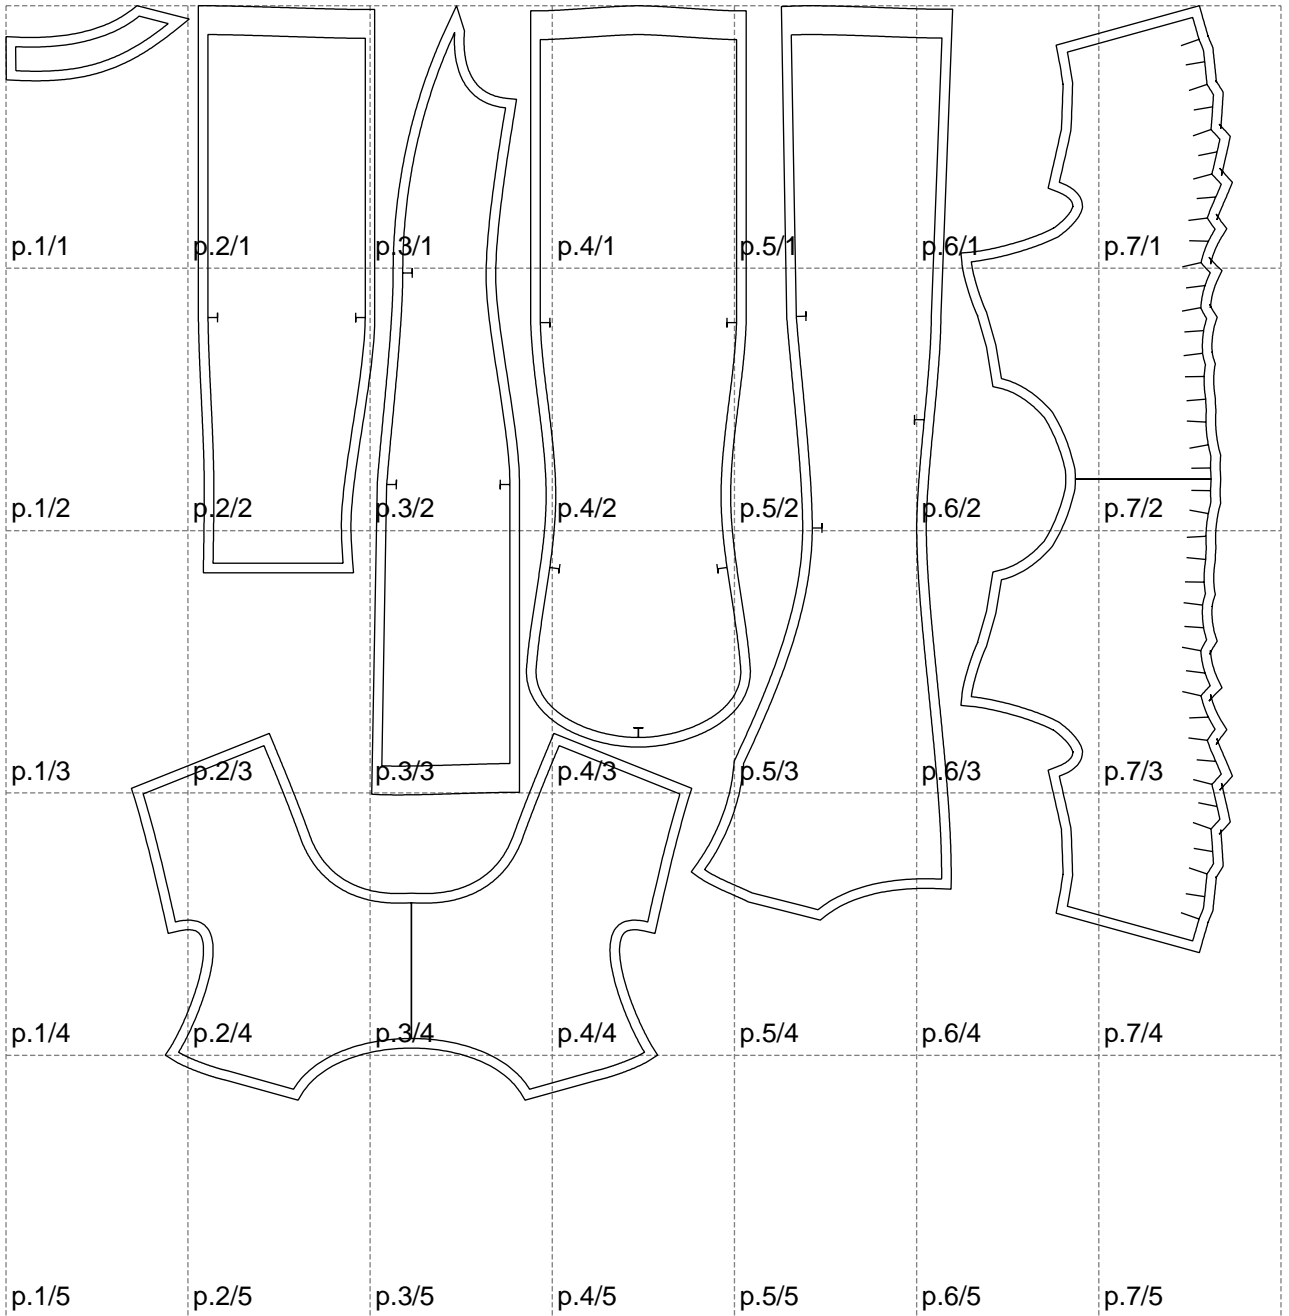

Not for print

Paper size: A4, size:1278.21 x1140.45 mm

# Example

size:583.79 x382.44 mm

Maneken =1 ver.0

rz\_1=170

rz\_16=96

rz\_17=82

rz\_18=76

rz\_19=104

rz\_20=101.8

---

. . . . .  
. . . . .  
. . . . .