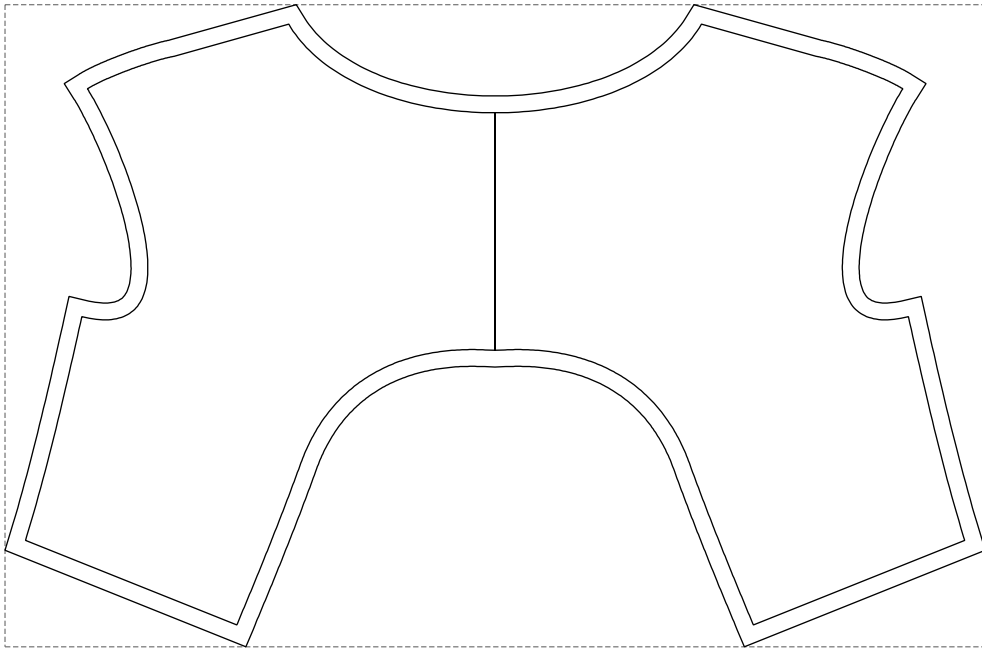

Not for print

Paper size: A4, size:1278.21 x1140.45 mm

# Example

size:583.79 x382.44 mm

Maneken =1 ver.0

rz\_1=170

rz\_16=96

rz\_17=82

rz\_18=76

rz\_19=104

rz\_20=101.8

---

. . . . .  
. . . . .  
. . . . .