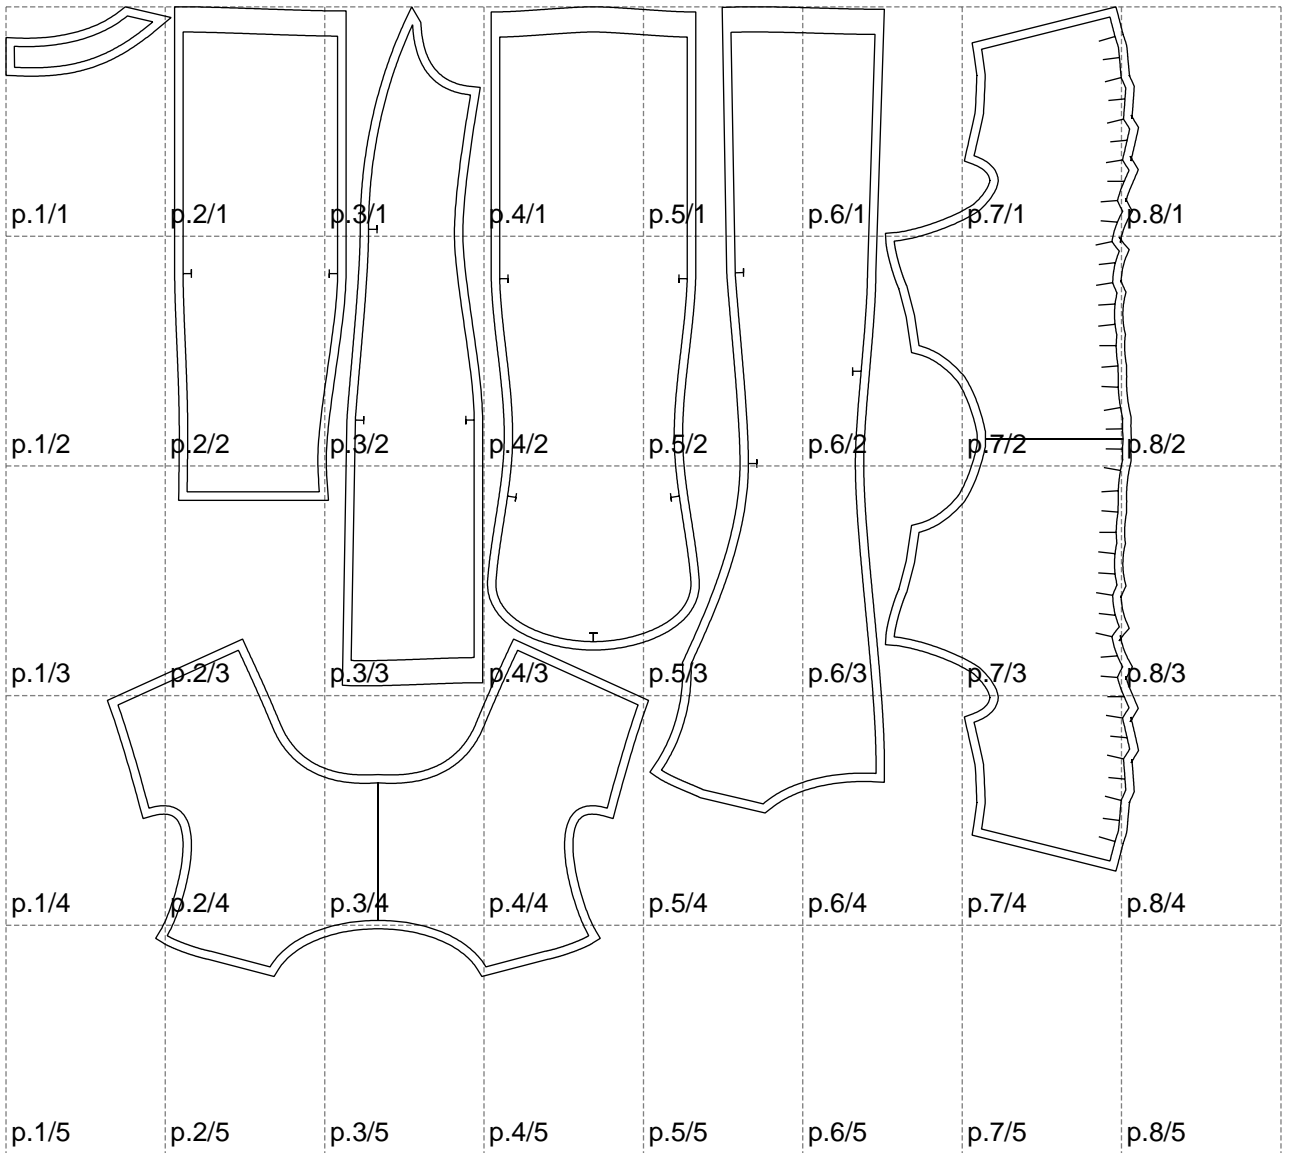

Not for print

Paper size: A4, size:1348.90 x1154.83 mm

# Example

size:644.43 x401.80 mm

Maneken =1 ver.0

rz\_1=170

rz\_16=108

rz\_17=92.5

rz\_18=89.2

rz\_19=116

rz\_20=113

---

. . . . .  
. . . . .  
. . . . .