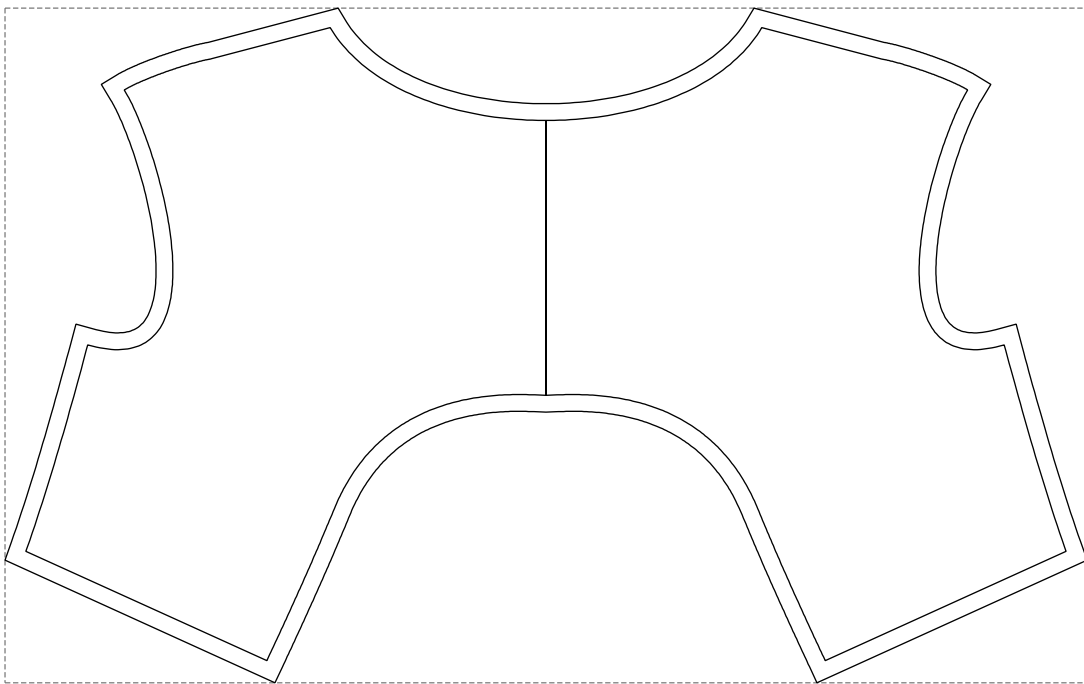

Not for print

Paper size: A4, size:1348.90 x1154.83 mm

# Example

size:644.43 x401.80 mm

Maneken =1 ver.0

rz\_1=170

rz\_16=108

rz\_17=92.5

rz\_18=89.2

rz\_19=116