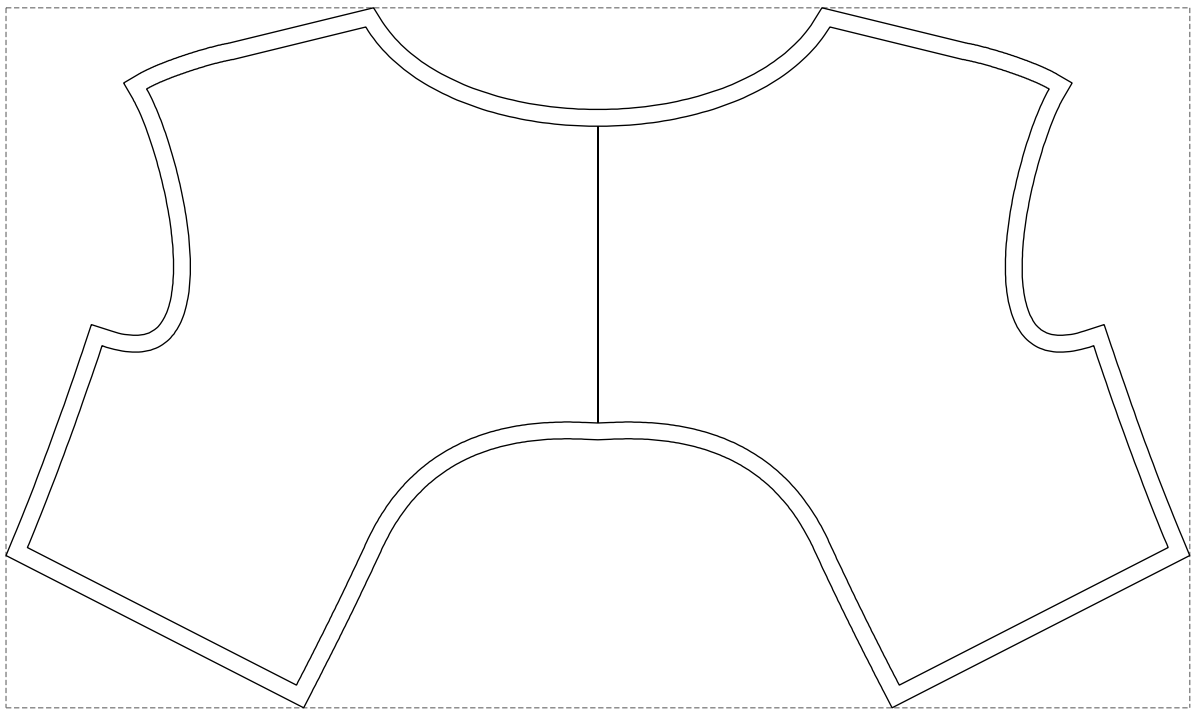

Not for print

Paper size: A4, size:1328.59 x1161.23 mm

# Example

size:704.95 x416.87 mm

Maneken =1 ver.0

rz\_1=170

rz\_16=120

rz\_17=104

rz\_18=103.6

rz\_19=128

rz\_20=125.1

---

. . . . .  
. . . . .  
. . . . .