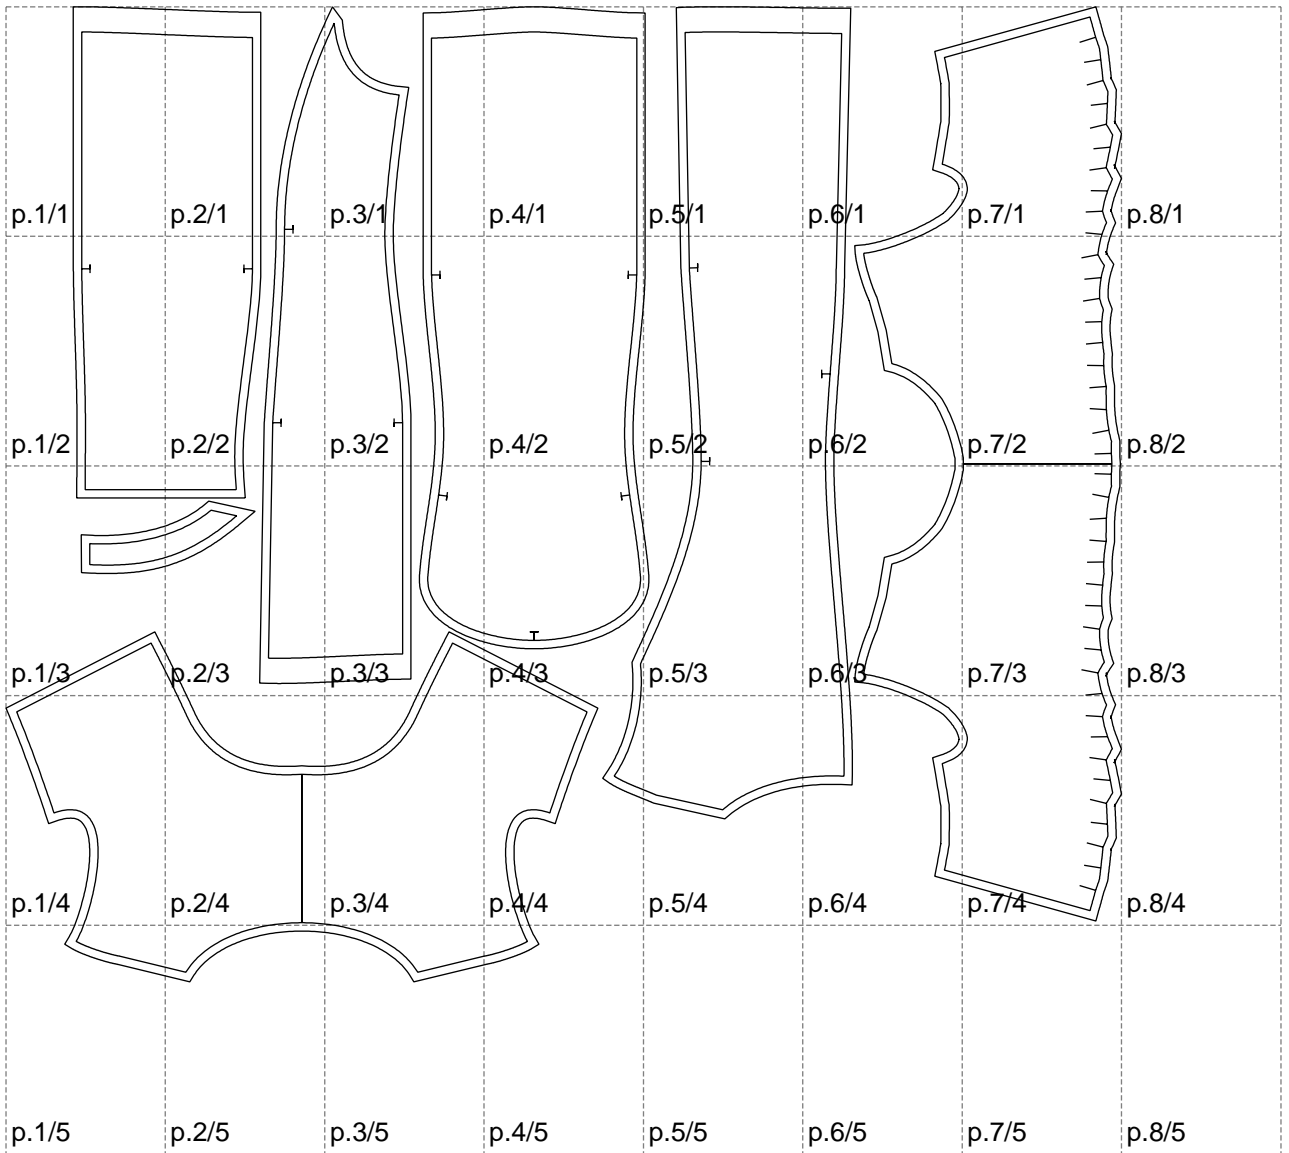

Not for print

Paper size: A4, size:1328.59 x1161.23 mm

# Example

size:704.95 x416.87 mm

Maneken =1 ver.0

rz\_1=170

rz\_16=120

rz\_17=104

rz\_18=103.6

rz\_19=128

rz\_20=125.1

---

. . . . .  
. . . . .  
. . . . .