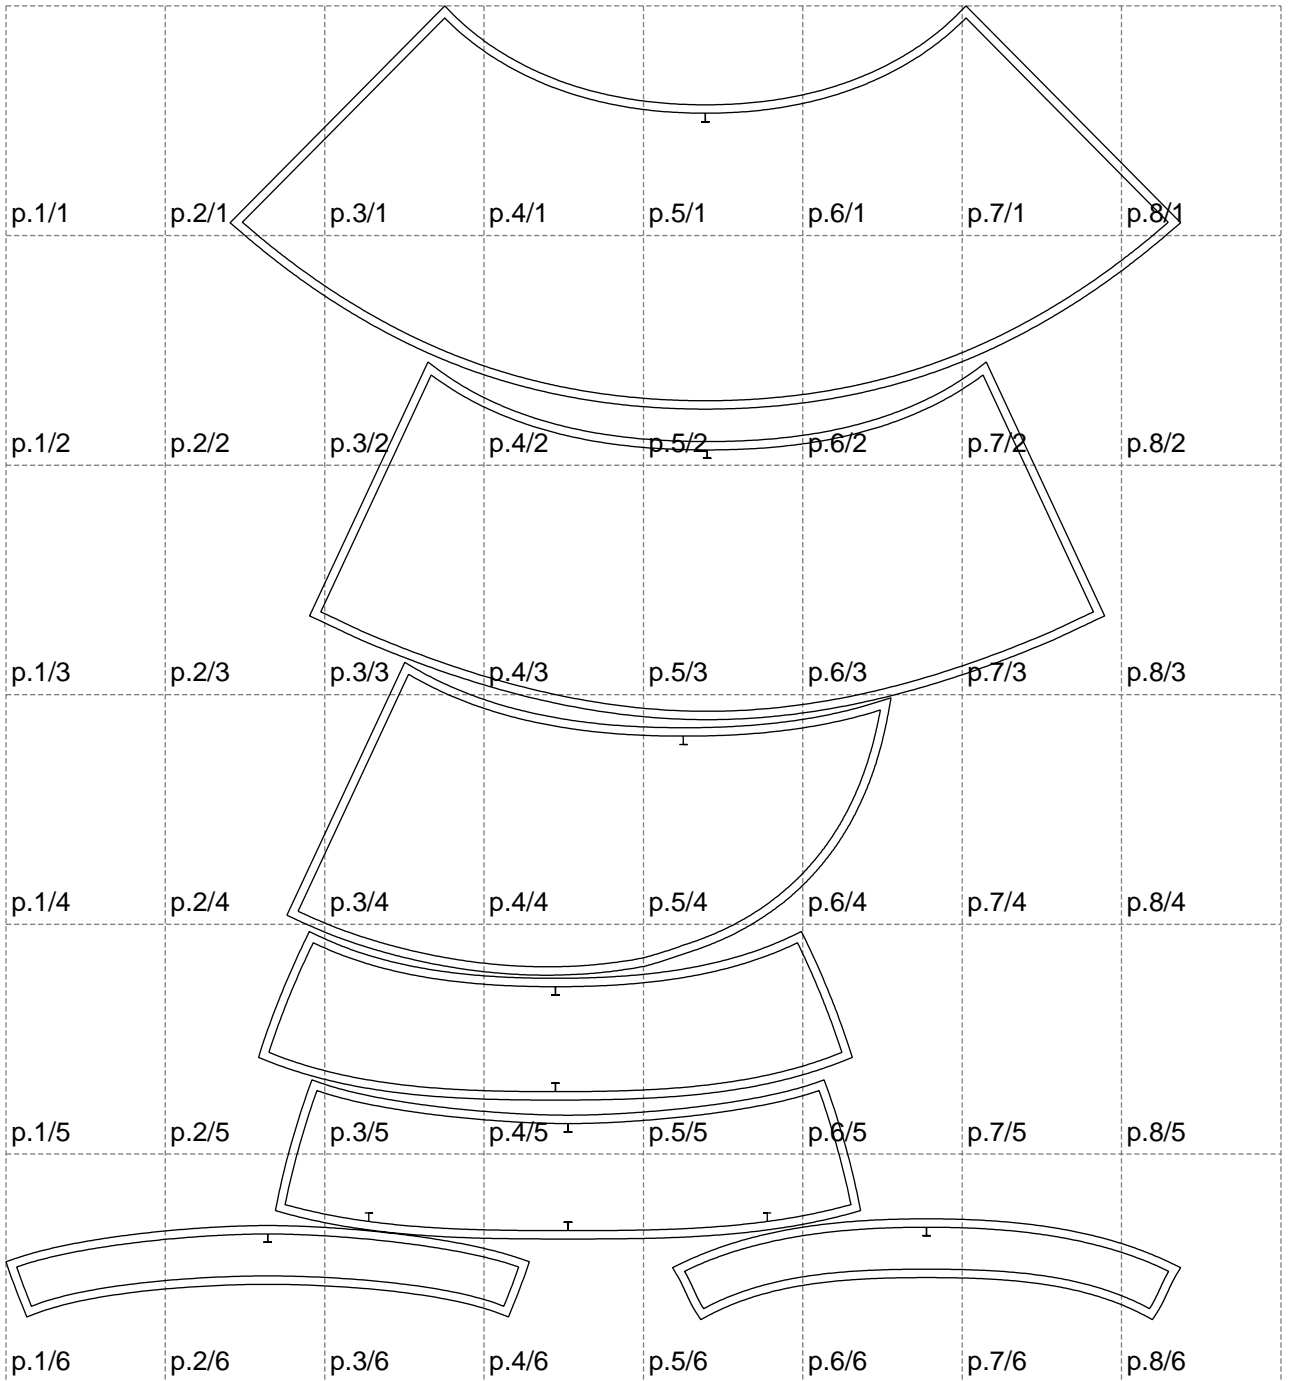

Not for print

Paper size: A4, size:1399.00 x1564.30 mm

# Example

size:1499.00 x1052.56 mm

Maneken =1 ver.0

rz\_1=170

rz\_16=120

rz\_17=104

rz\_18=103.6

rz\_19=128

rz\_20=125.1

---

. . . . .  
. . . . .  
. . . . .