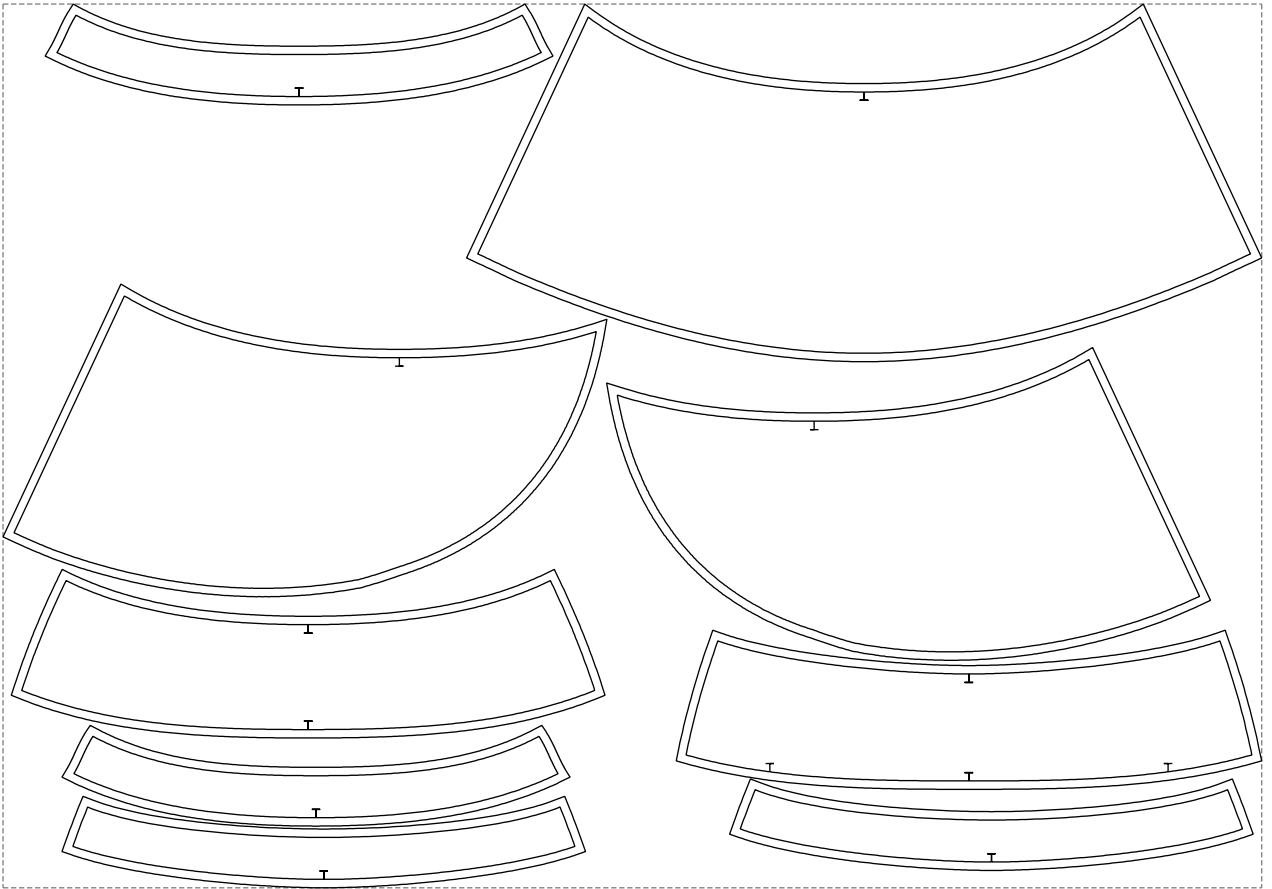

Not for print

Paper size: A4, size:1399.00 x1564.30 mm

# Example

size:1499.00 x1052.56 mm

Maneken =1 ver.0

rz\_1=170

rz\_16=120

rz\_17=104

rz\_18=103.6

rz\_19=128

rz\_20=125.1

---

. . . . .  
. . . . .  
. . . . .