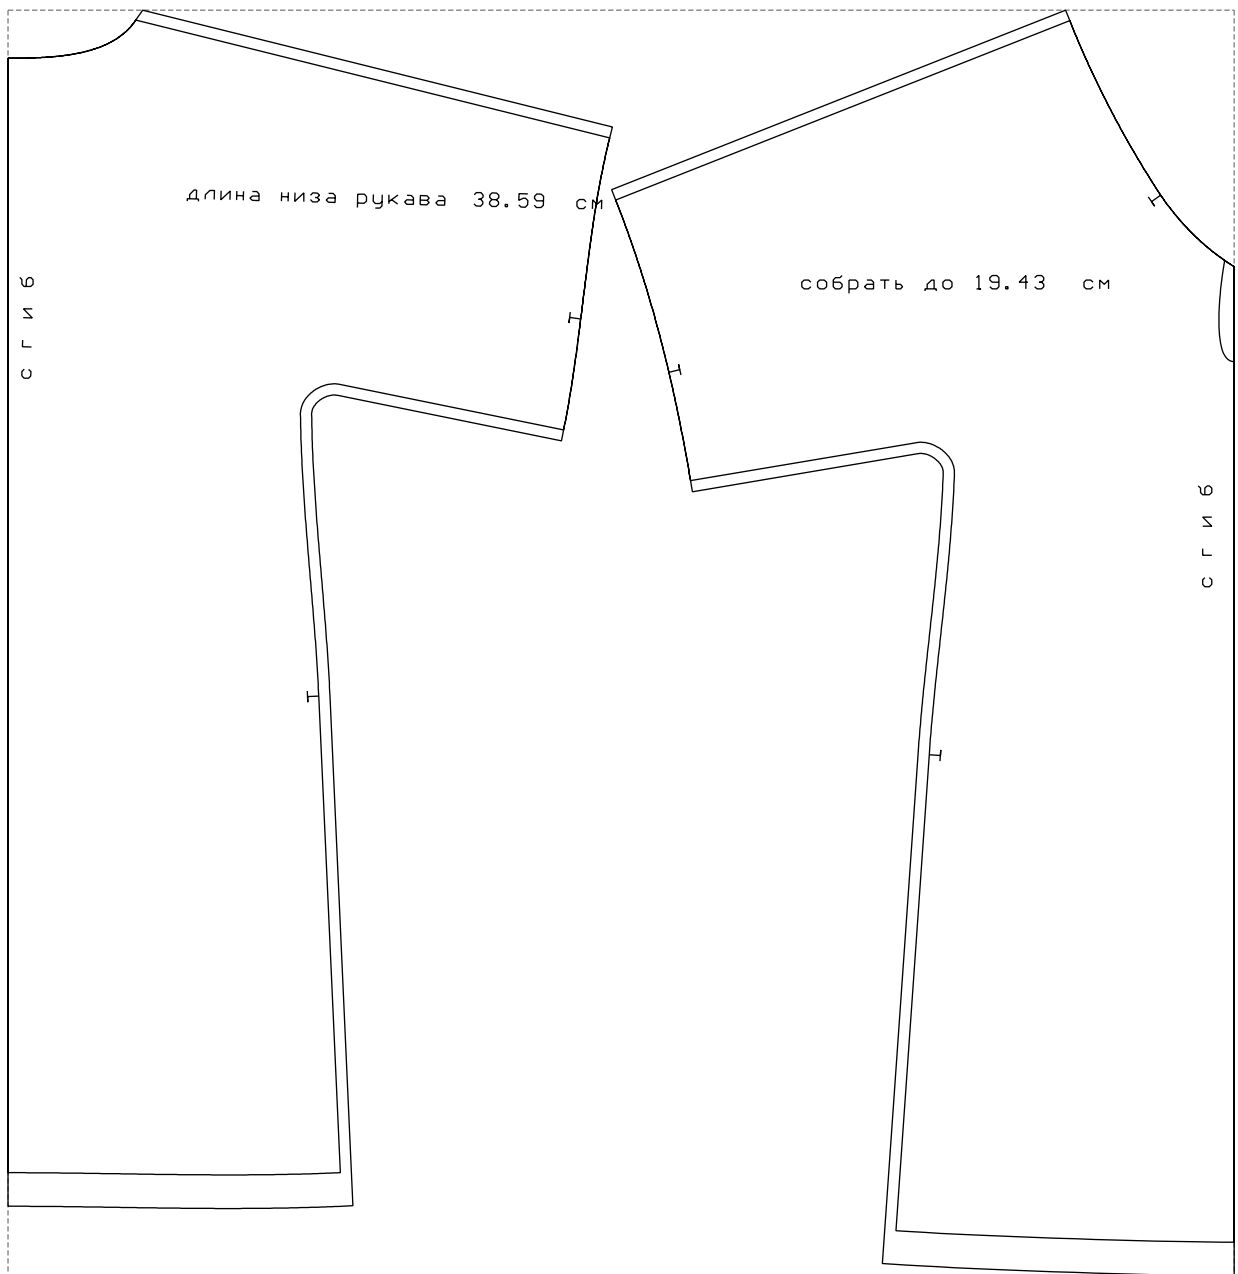

Not for print

Paper size: A4, size:1105.90 x1130.57 mm

# Example

size:1095.17 x1130.57 mm

Maneken =1 ver.0

rz\_1=170

rz\_16=92

rz\_17=78.8

rz\_18=71.8

rz\_19=100

rz\_20=98.1

---

. . . . .  
. . . . .  
. . . . .