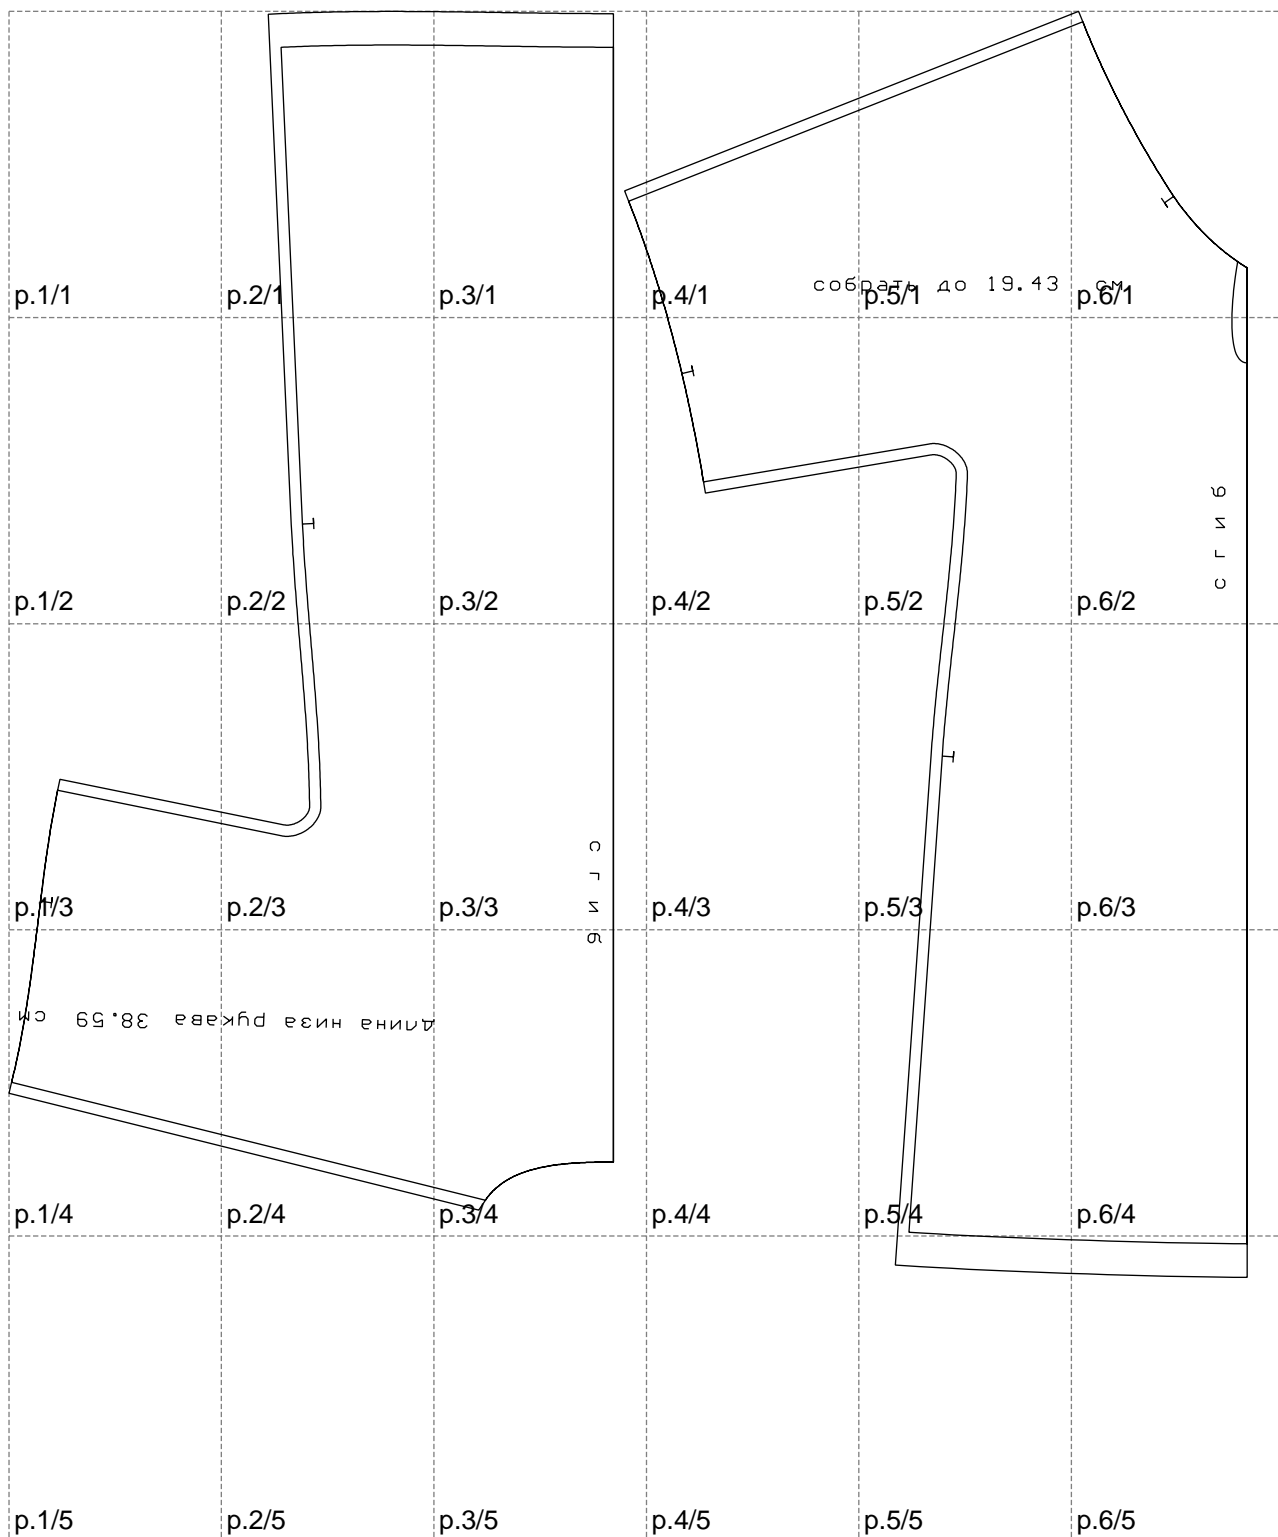

Not for print

Paper size: A4, size:1105.90 x1130.57 mm

# Example

size:1095.17 x1130.57 mm

Maneken =1 ver.0

rz\_1=170

rz\_16=92

rz\_17=78.8

rz\_18=71.8

rz\_19=100

rz\_20=98.1

---

. . . . .  
. . . . .  
. . . . .