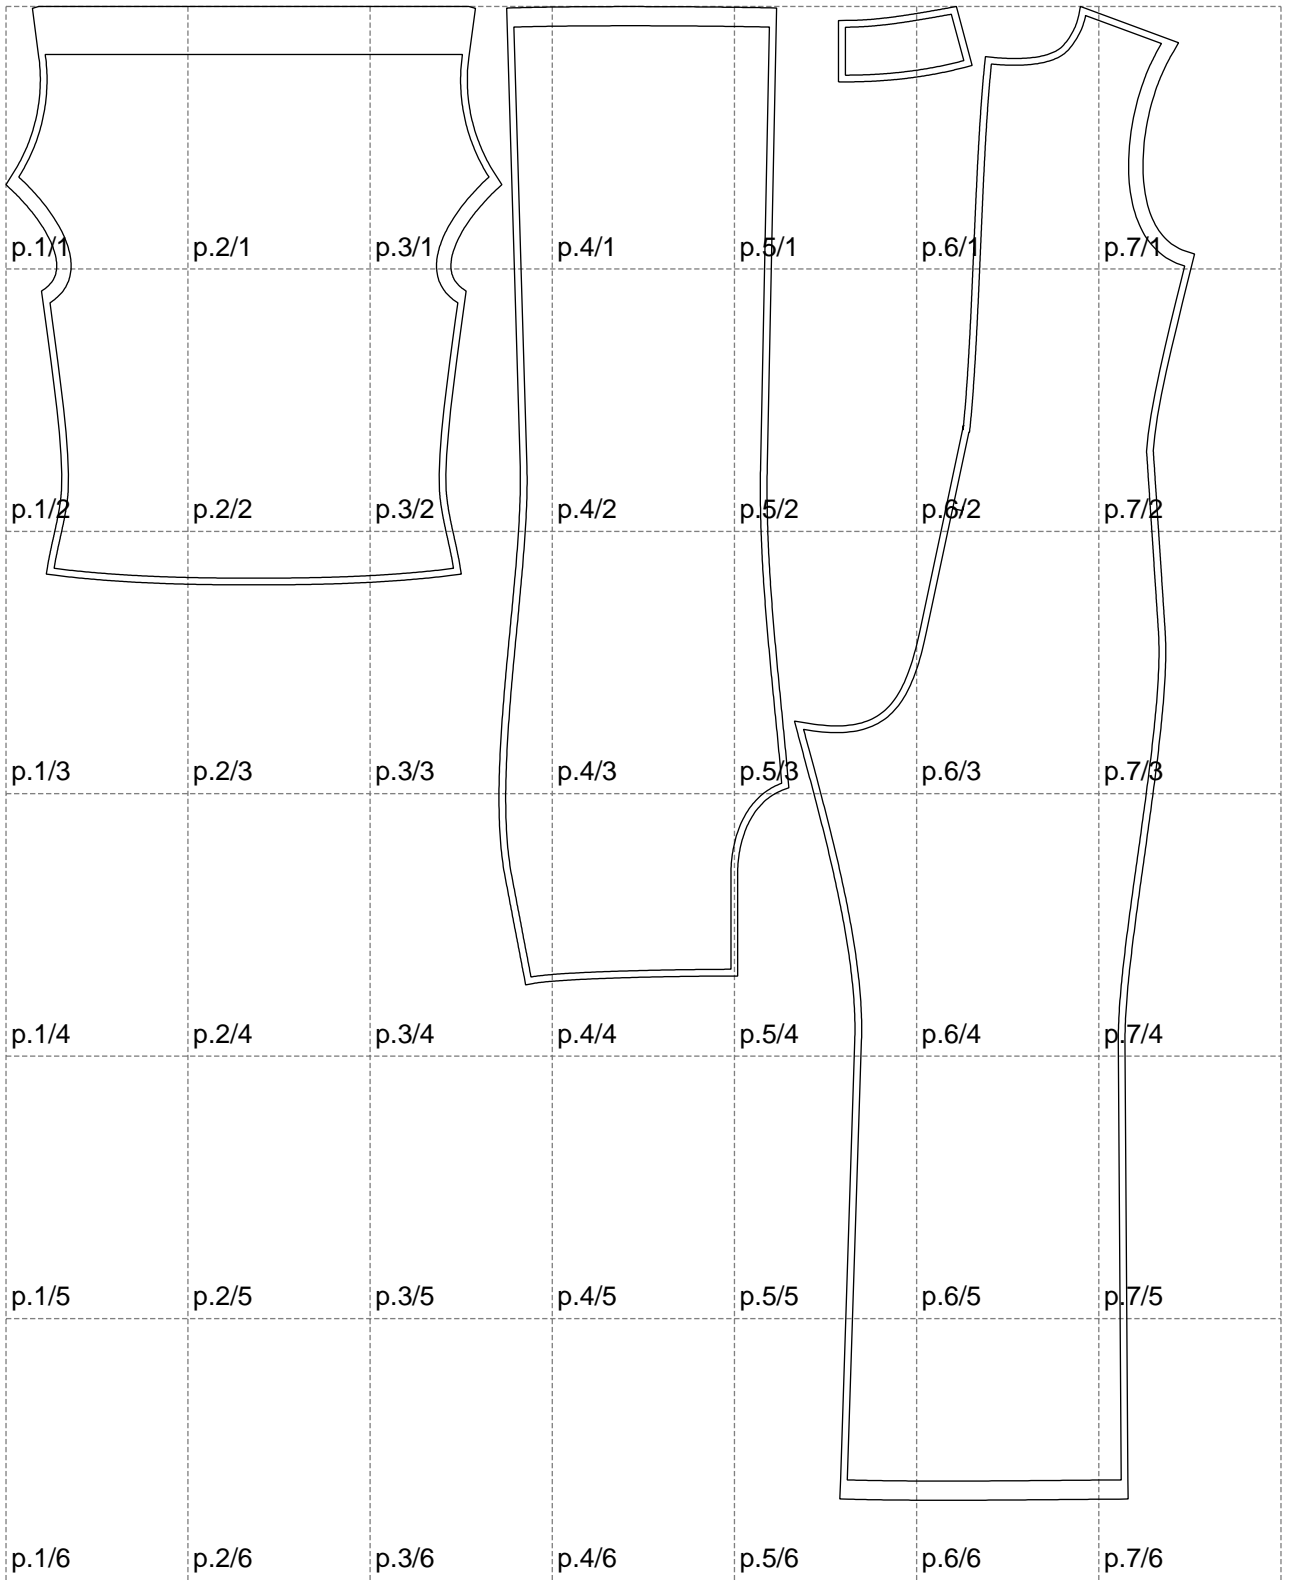

Not for print

Paper size: A4, size:1238.58 x1556.33 mm

Example

size:1458.77 x1630.79 mm

Maneken =1 ver.0

rz_1=170

rz_16=92

rz_17=78.8

rz_18=71.8

rz_19=100

rz_20=98.1

.
.
.