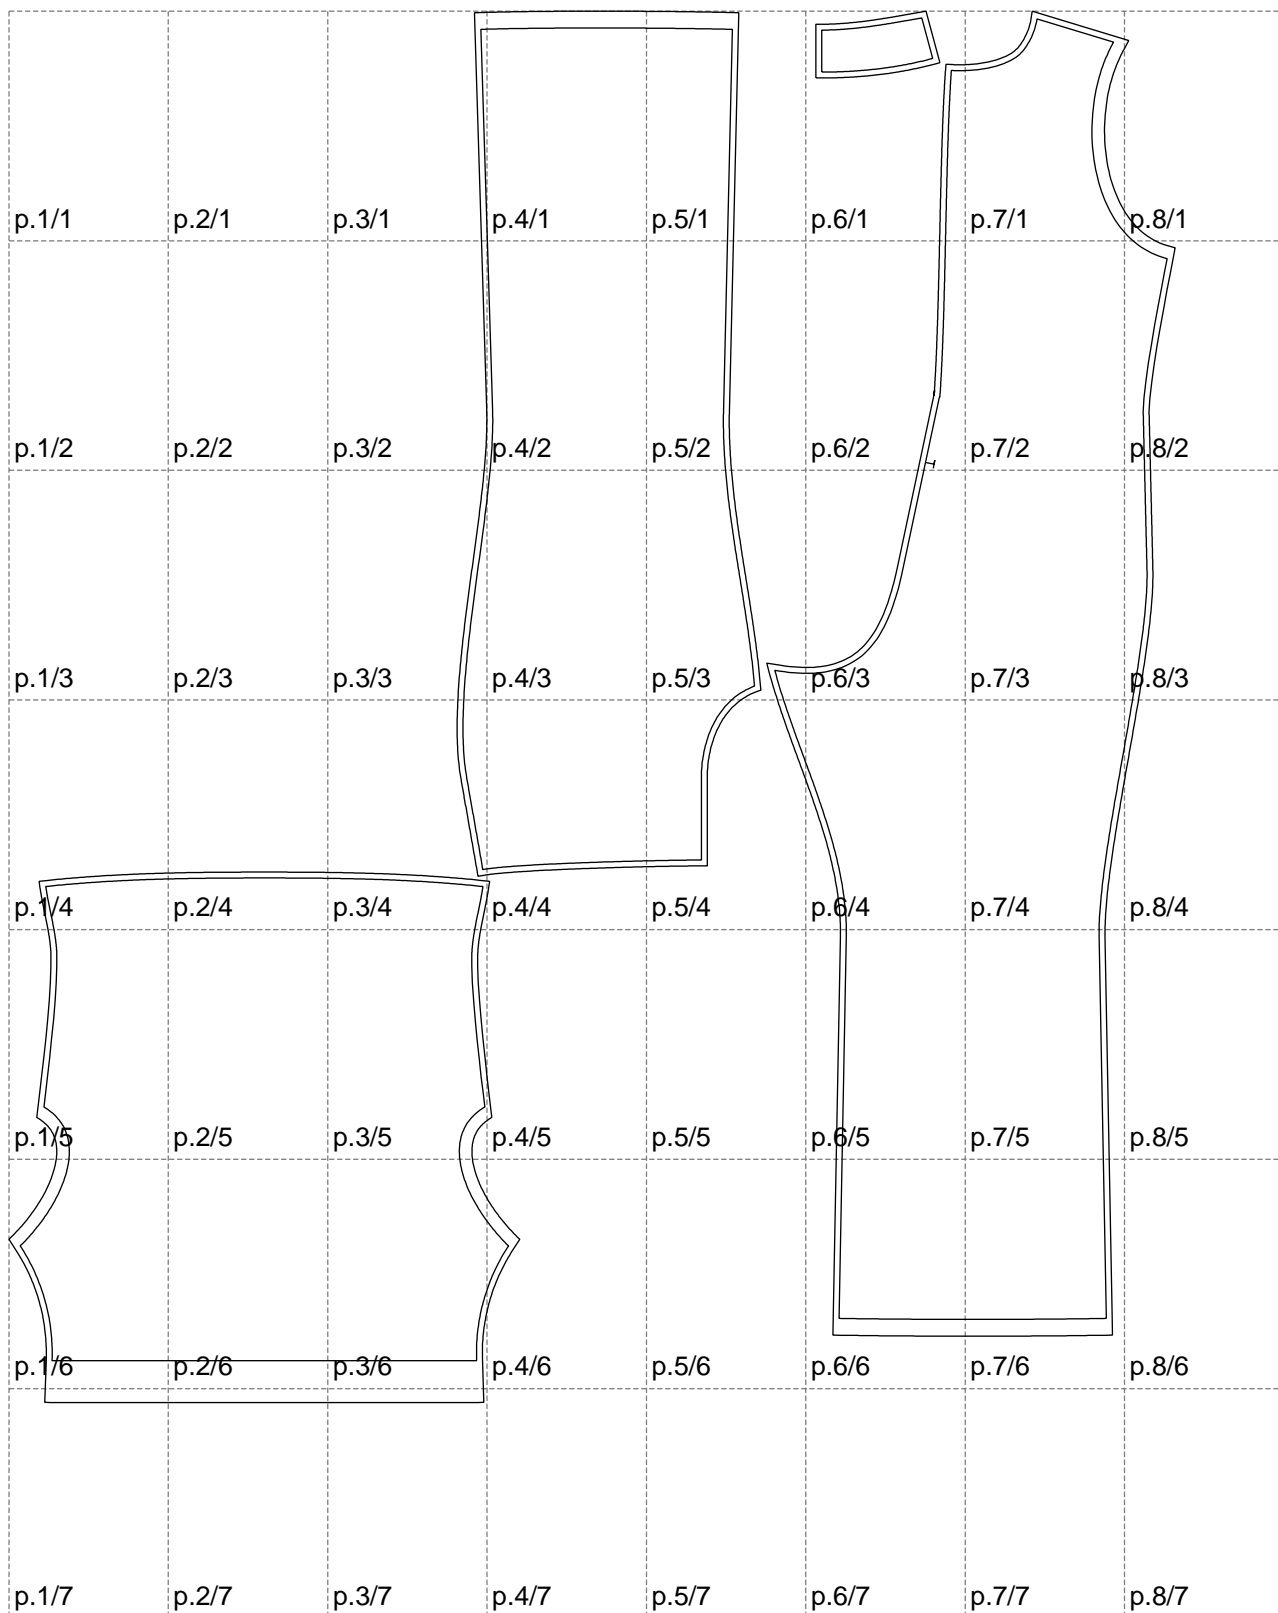

Not for print

Paper size: A4, size:1388.99 x1657.01 mm

# Example

size:1448.96 x2210.40 mm

Maneken =1 ver.0

rz\_1=170

rz\_16=112

rz\_17=96.2

rz\_18=94

rz\_19=120

rz\_20=117

---

. . . . .  
. . . . .  
. . . . .