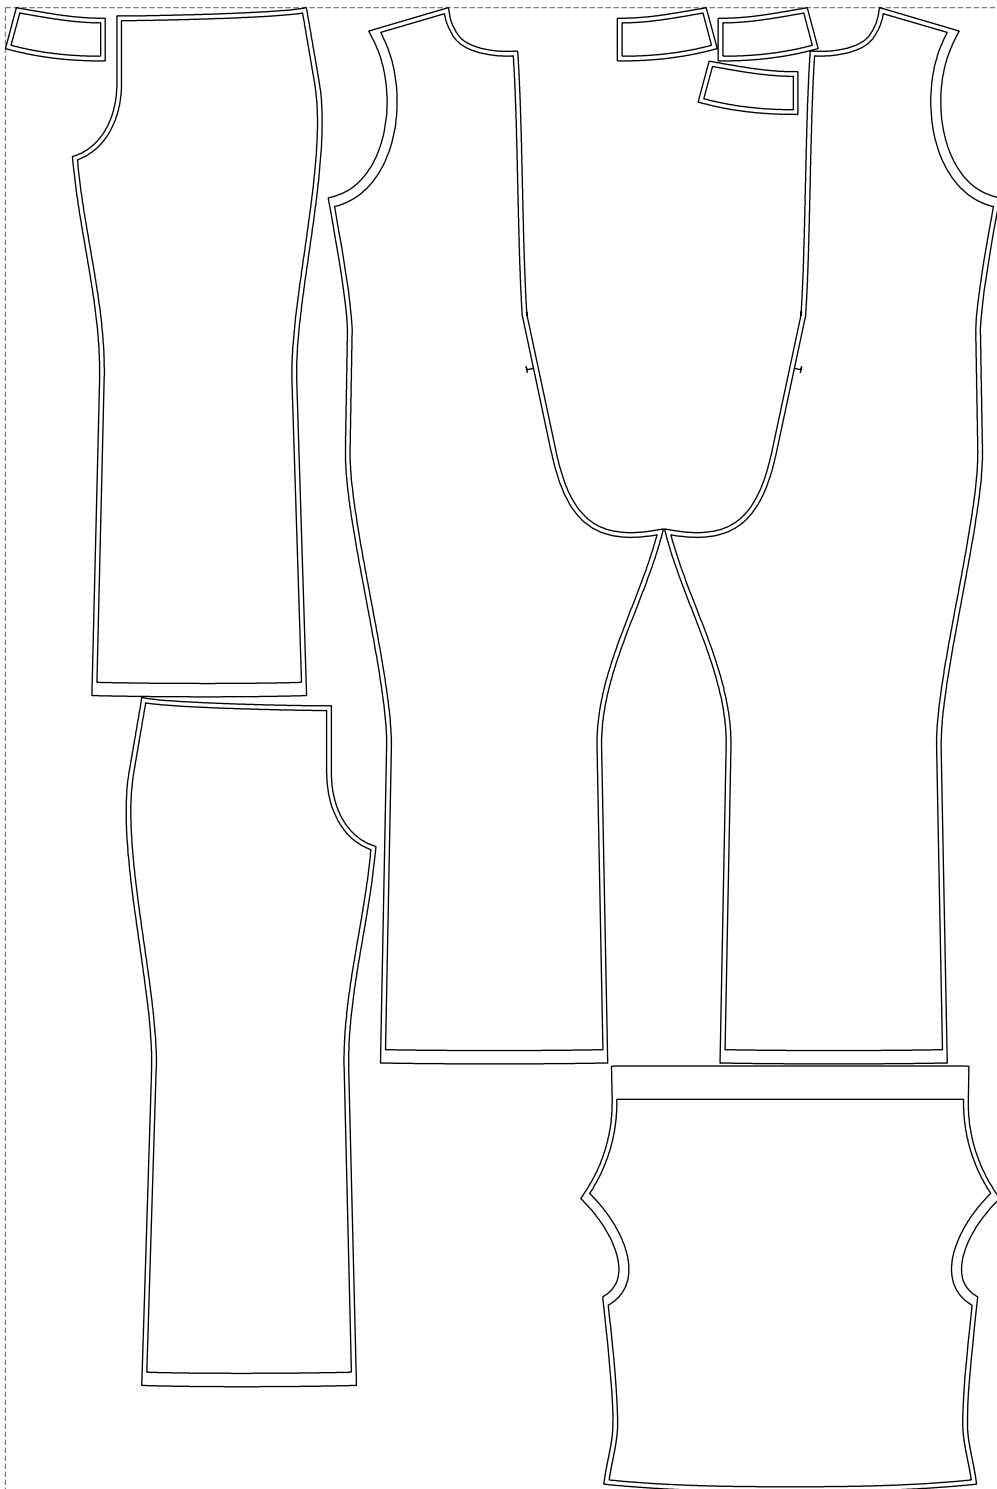

Not for print

Paper size: A4, size:1338.88 x1670.63 mm

Example

size:1488.93 x2222.51 mm

Maneken =1 ver.0

rz_1=170

rz_16=116

rz_17=100

rz_18=98.8

rz_19=124

rz_20=121

.
.
.