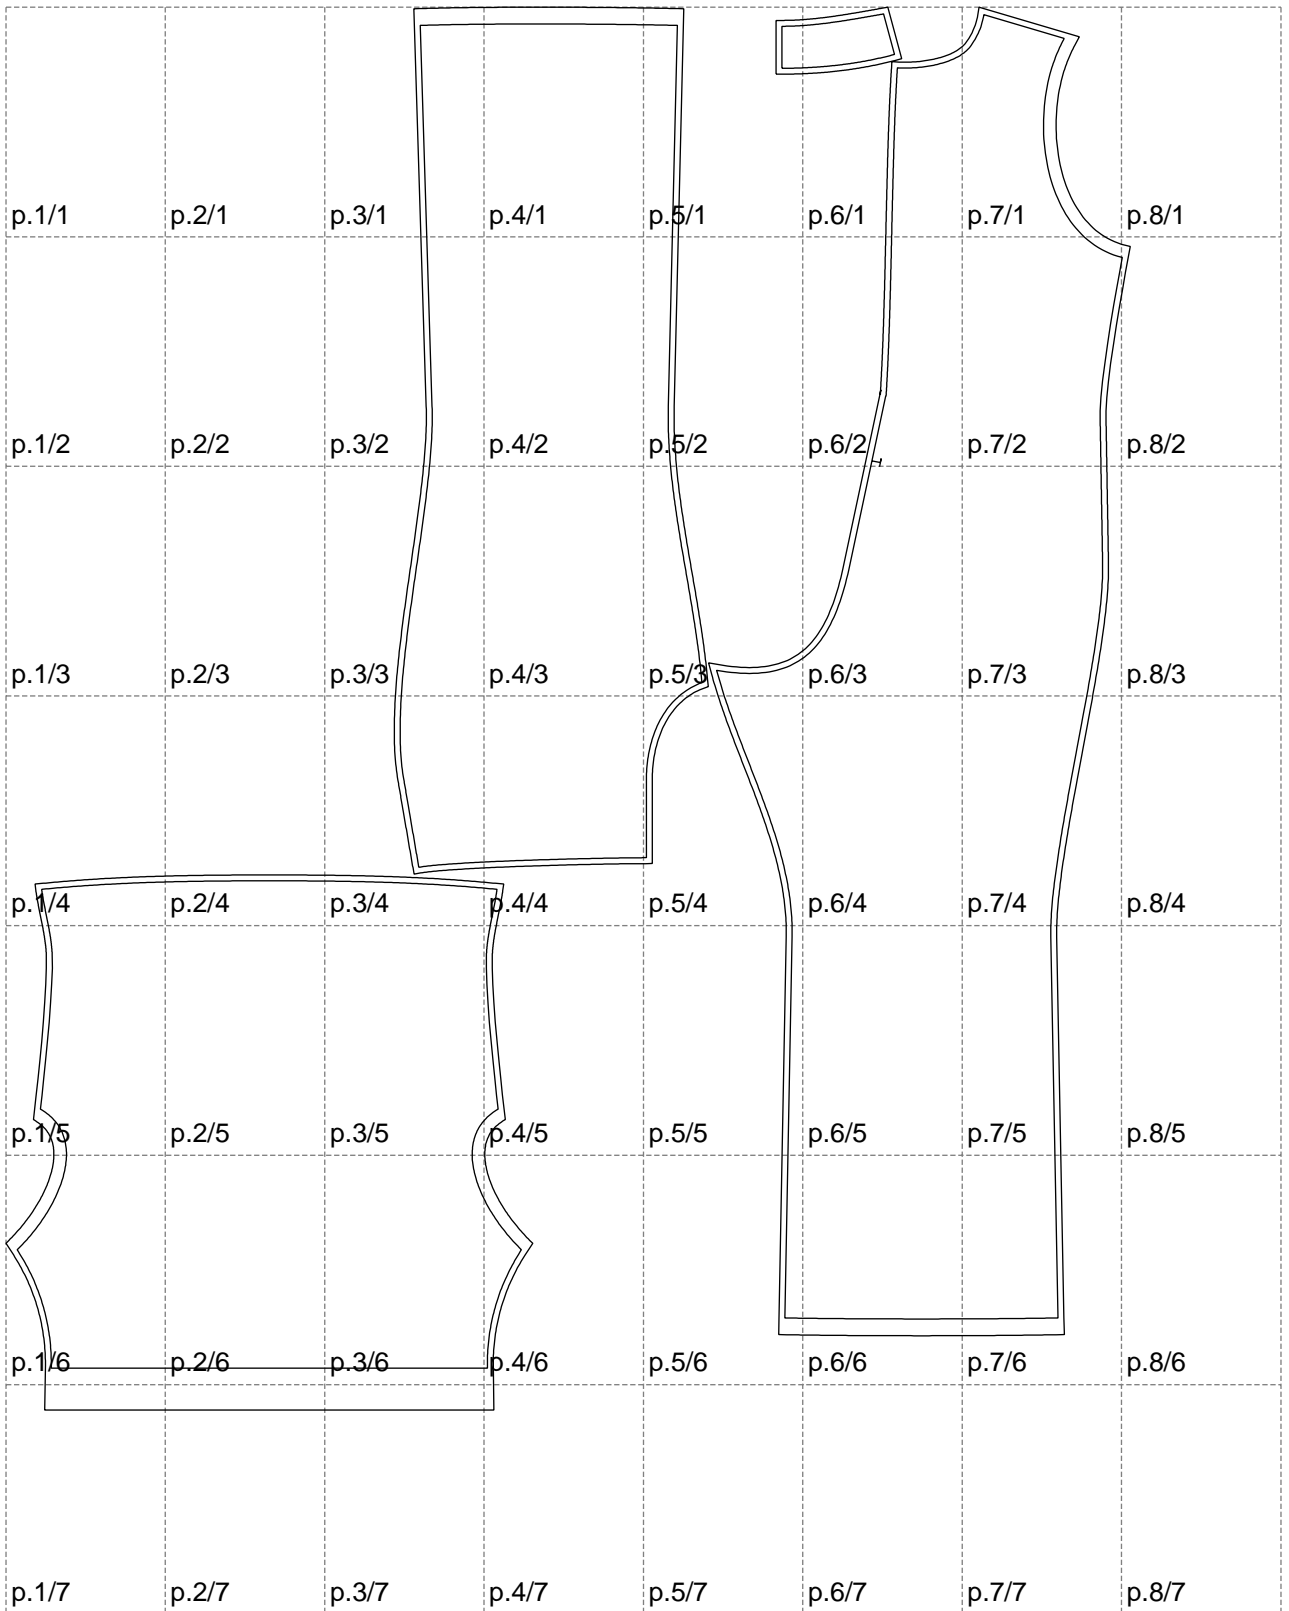

Not for print

Paper size: A4, size:1338.88 x1670.63 mm

Example

size:1488.93 x2222.51 mm

Maneken =1 ver.0

rz_1=170

rz_16=116

rz_17=100

rz_18=98.8

rz_19=124

rz_20=121

.
.
.