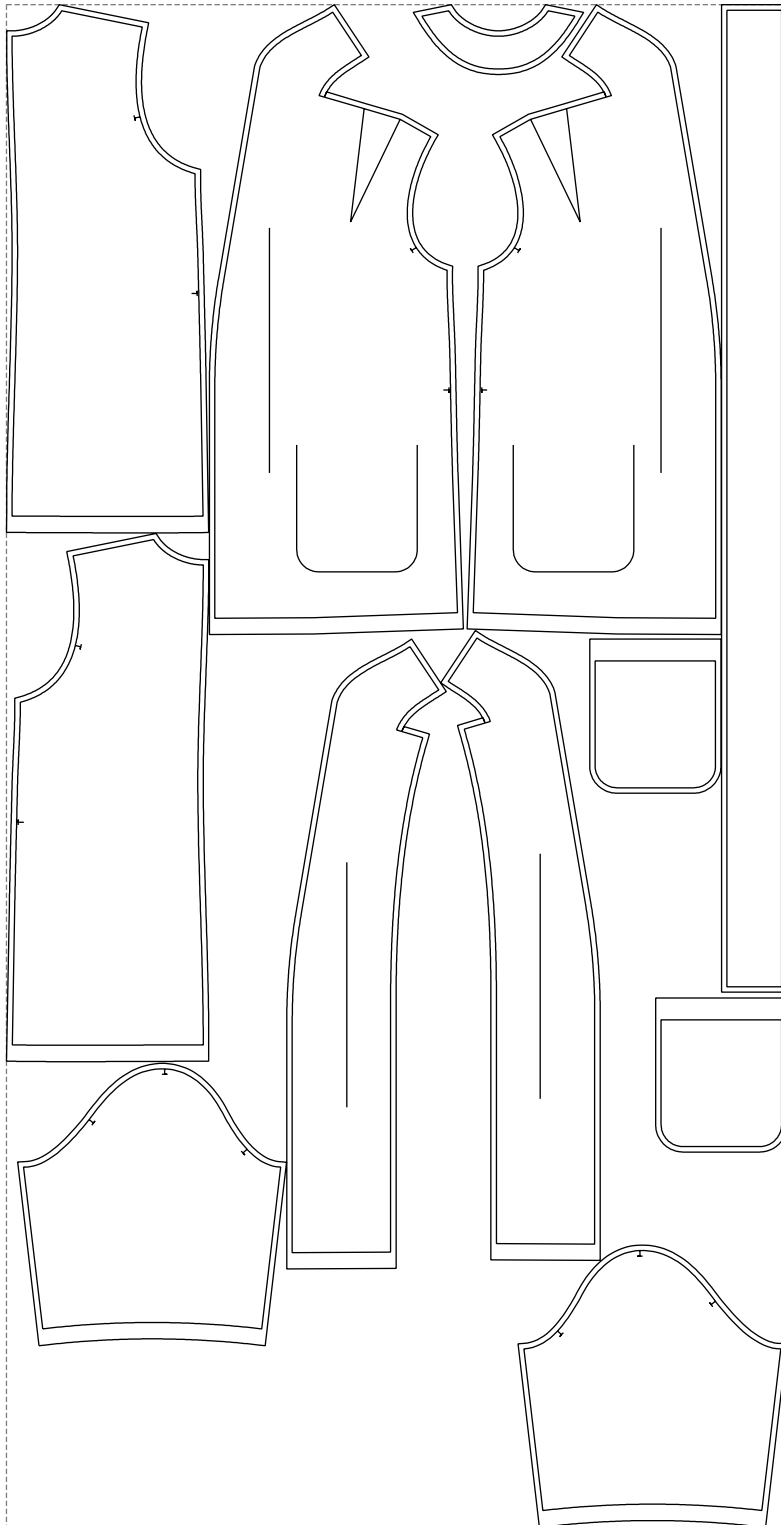

Not for print

Paper size: A4, size:1399.00 x1808.00 mm

# Example

size:1428.44 x2787.82 mm

Maneken =1 ver.0

rz\_1=170

rz\_16=116

rz\_17=100

rz\_18=98.8

rz\_19=124