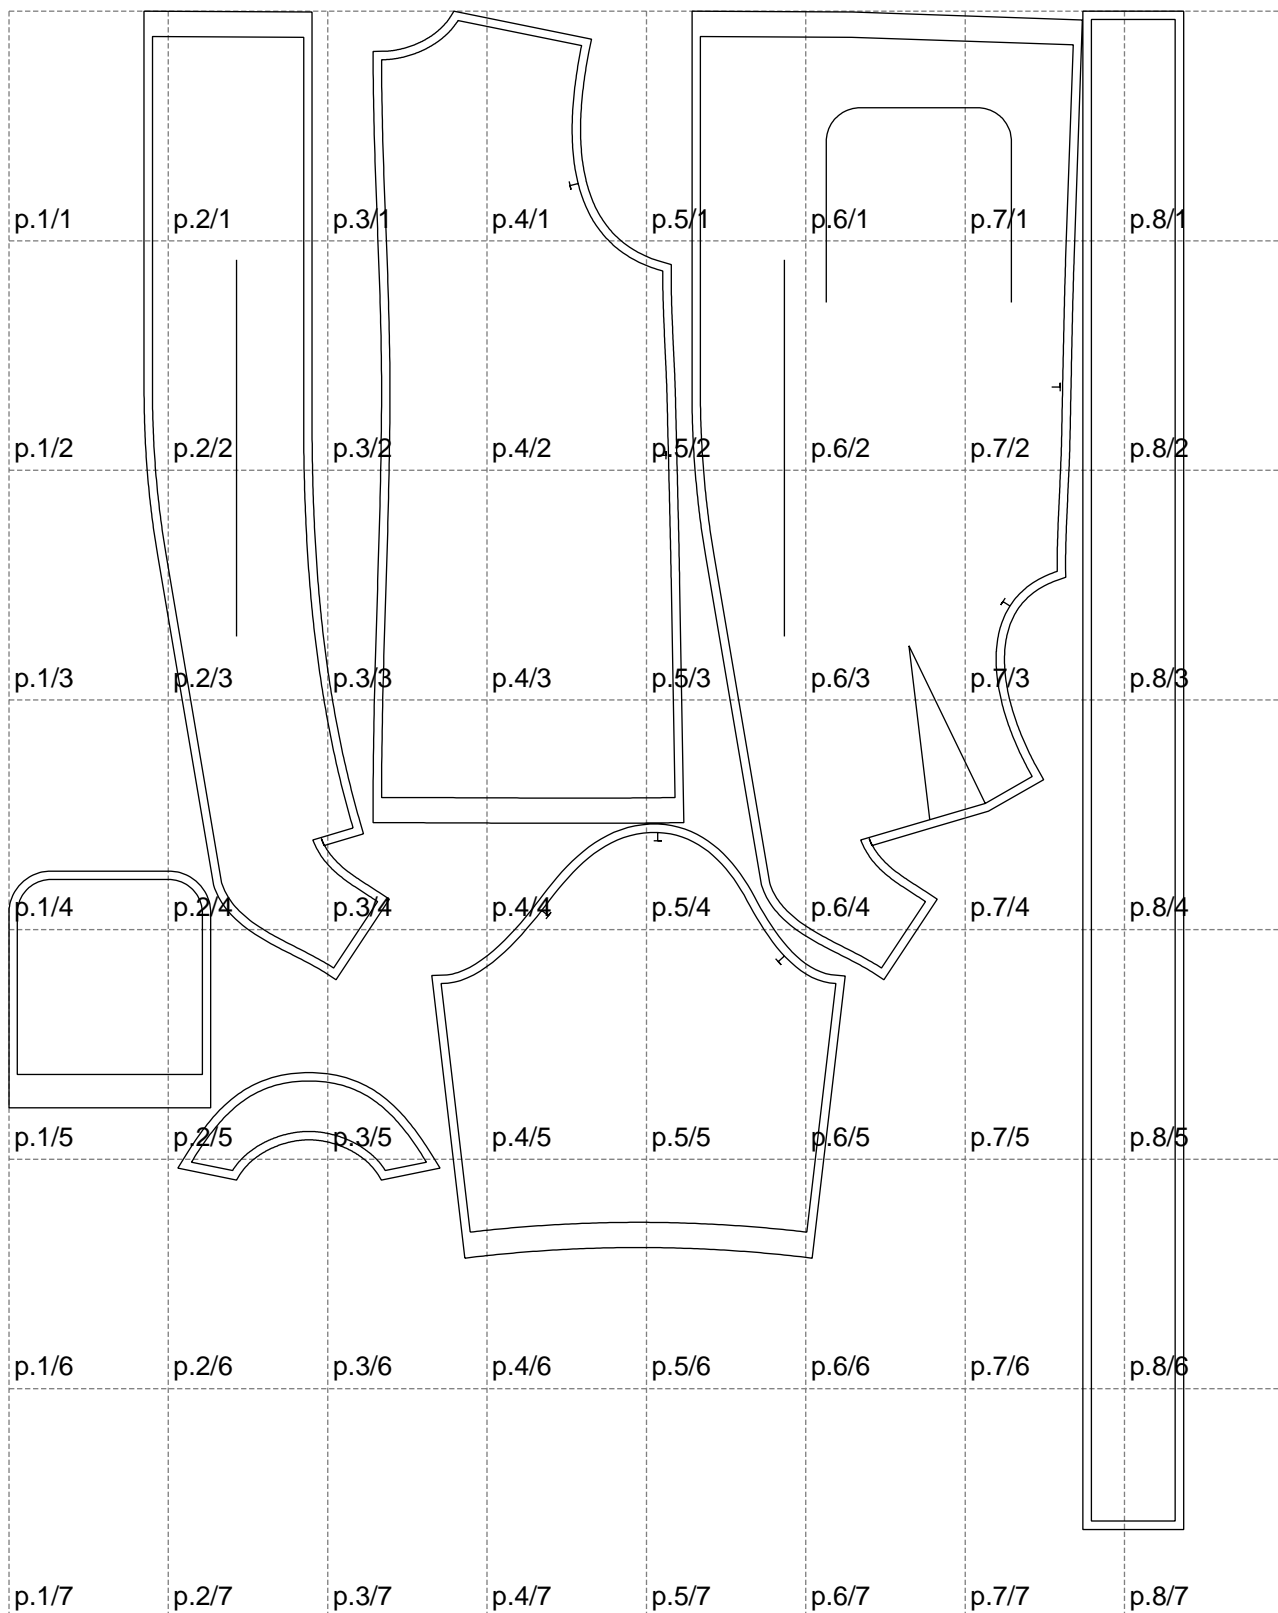

Not for print

Paper size: A4, size:1399.00 x1808.00 mm

# Example

size:1428.44 x2787.82 mm

Maneken =1 ver.0

rz\_1=170

rz\_16=116

rz\_17=100

rz\_18=98.8

rz\_19=124

rz\_20=121

---

. . . . .  
. . . . .  
. . . . .