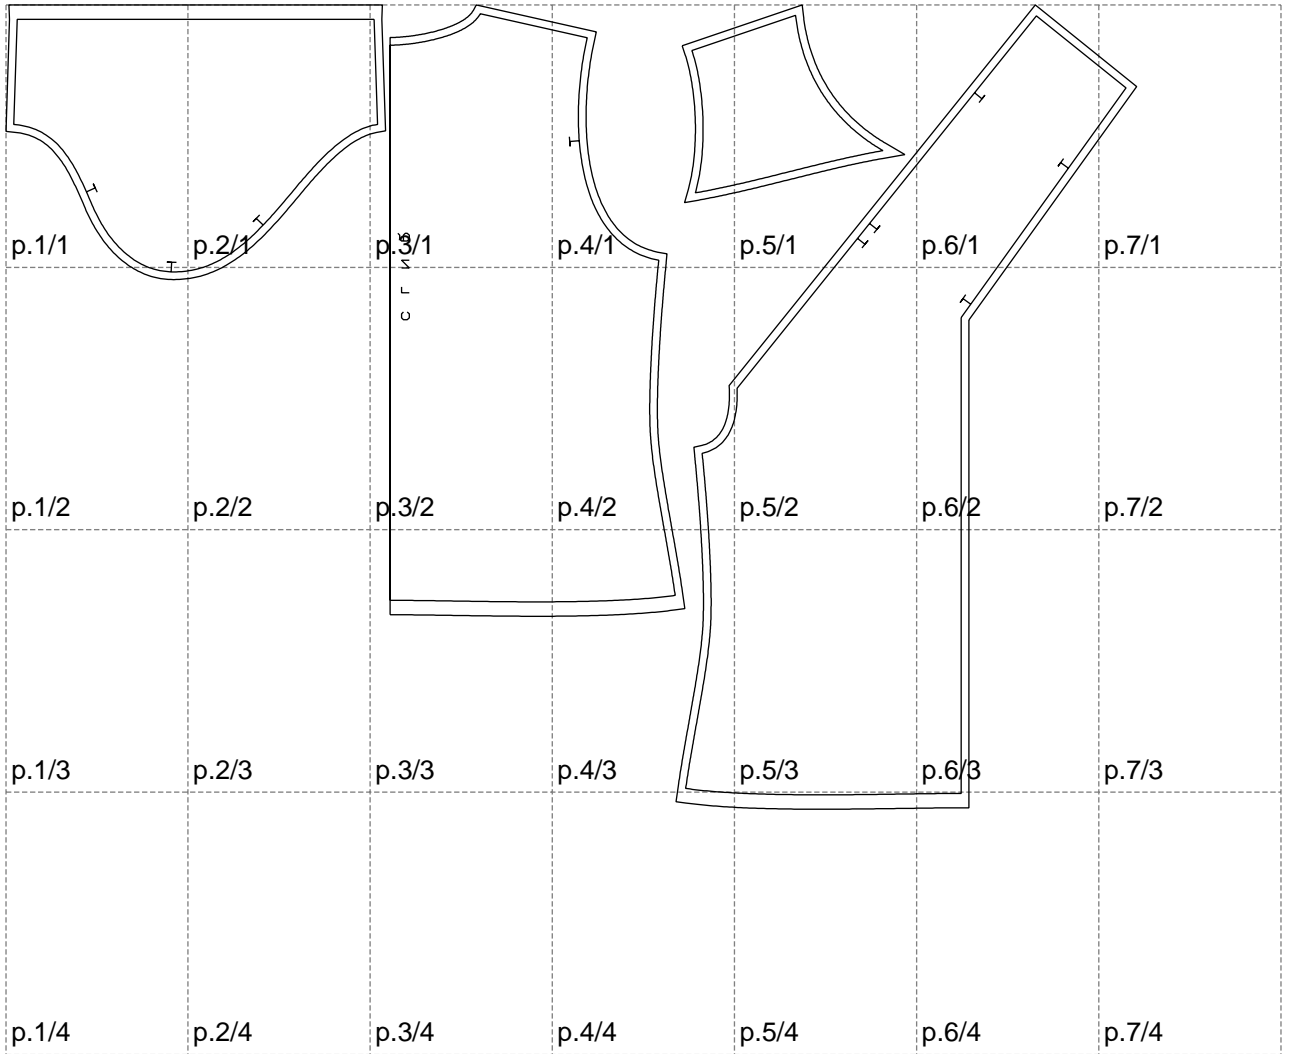

Not for print

Paper size: A4, size:1178.24 x837.98 mm

# Example

size:1499.00 x1021.06 mm

Maneken =1 ver.0

rz\_1=170

rz\_16=116

rz\_17=100

rz\_18=98.8

rz\_19=124

rz\_20=121

---

. . . . .  
. . . . .  
. . . . .