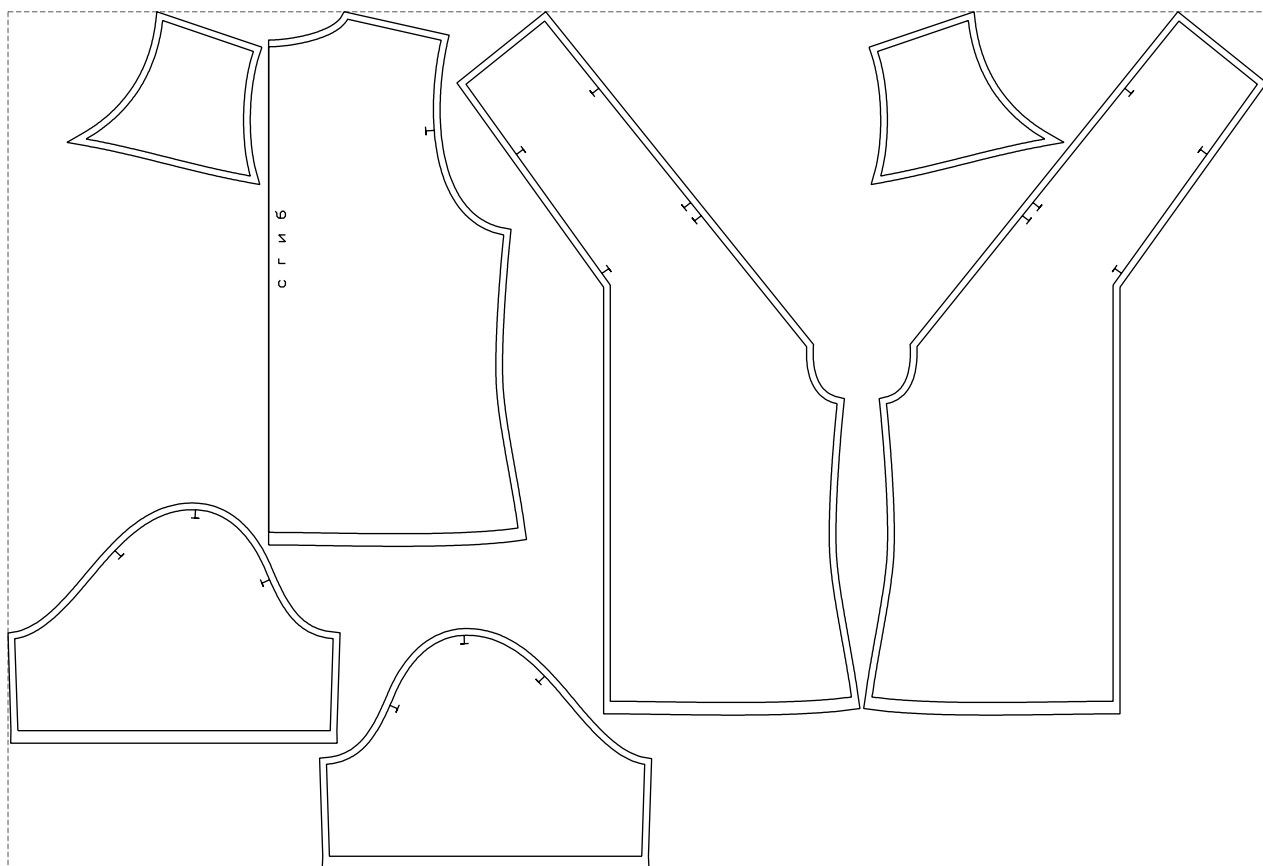

Not for print

Paper size: A4, size:1178.24 x837.98 mm

# Example

size:1499.00 x1021.06 mm

Maneken =1 ver.0

rz\_1=170

rz\_16=116

rz\_17=100

rz\_18=98.8

rz\_19=124