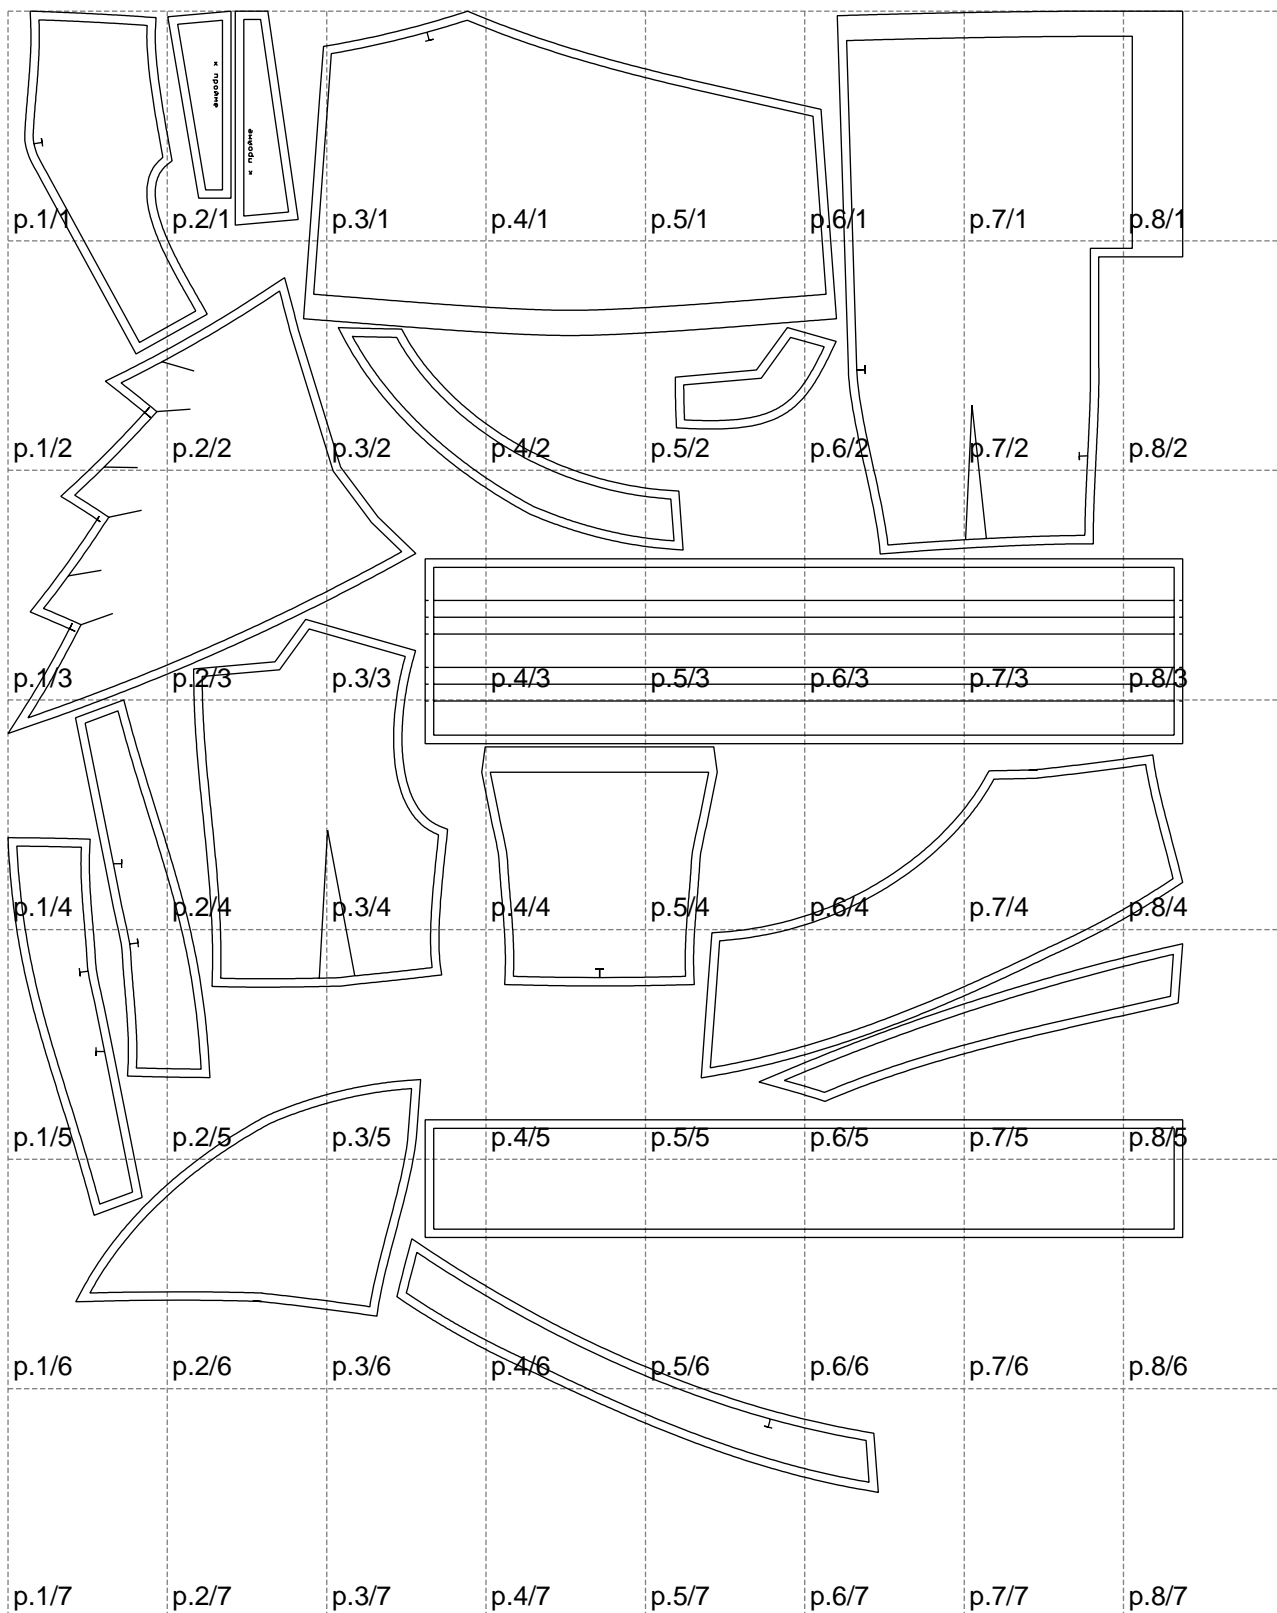

Not for print

Paper size: A4, size:1399.00 x1763.77 mm

# Example

size:1478.89 x1901.07 mm

Maneken =1 ver.0

rz\_1=170

rz\_16=100

rz\_17=85.4

rz\_18=80.2

rz\_19=108

rz\_20=105.4

---

. . . . .  
. . . . .  
. . . . .