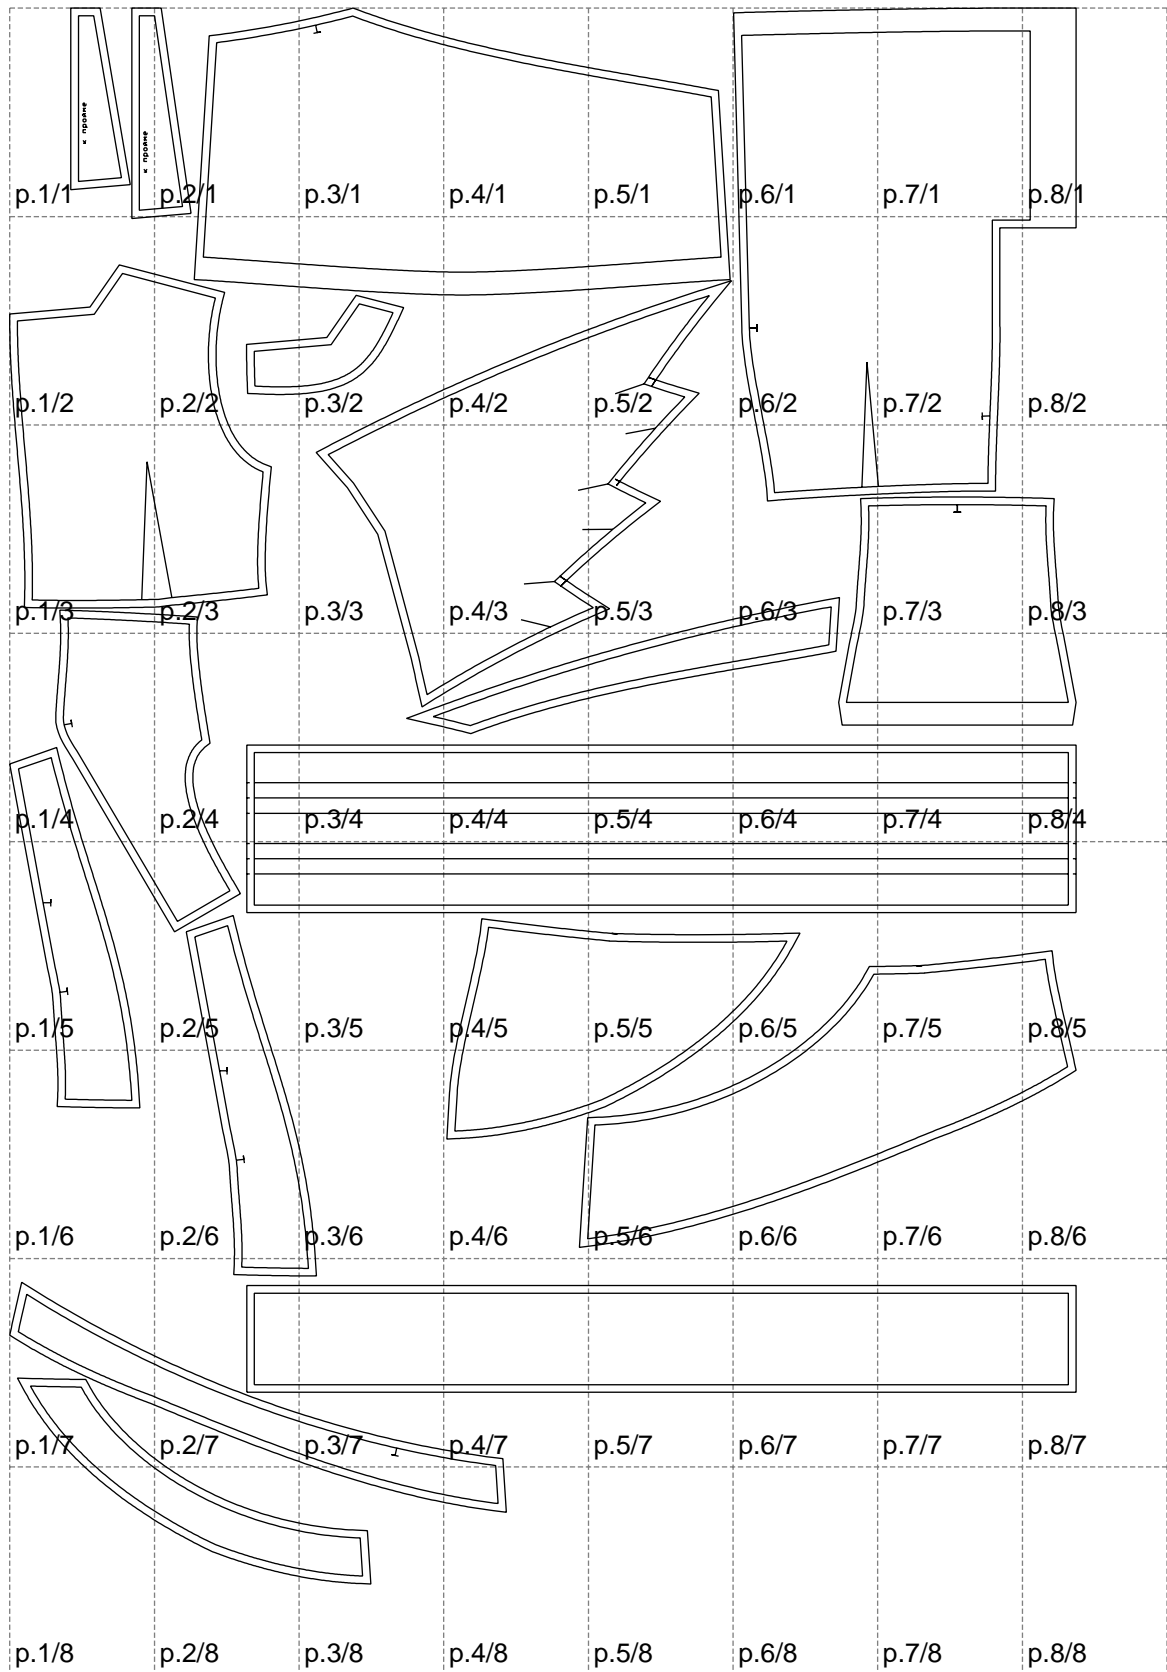

Not for print

Paper size: A4, size:1399.00 x2067.28 mm

# Example

size:1499.00 x2203.10 mm

Maneken =1 ver.0

rz\_1=170

rz\_16=116

rz\_17=100

rz\_18=98.8

rz\_19=124

rz\_20=121

---

. . . . .  
. . . . .  
. . . . .