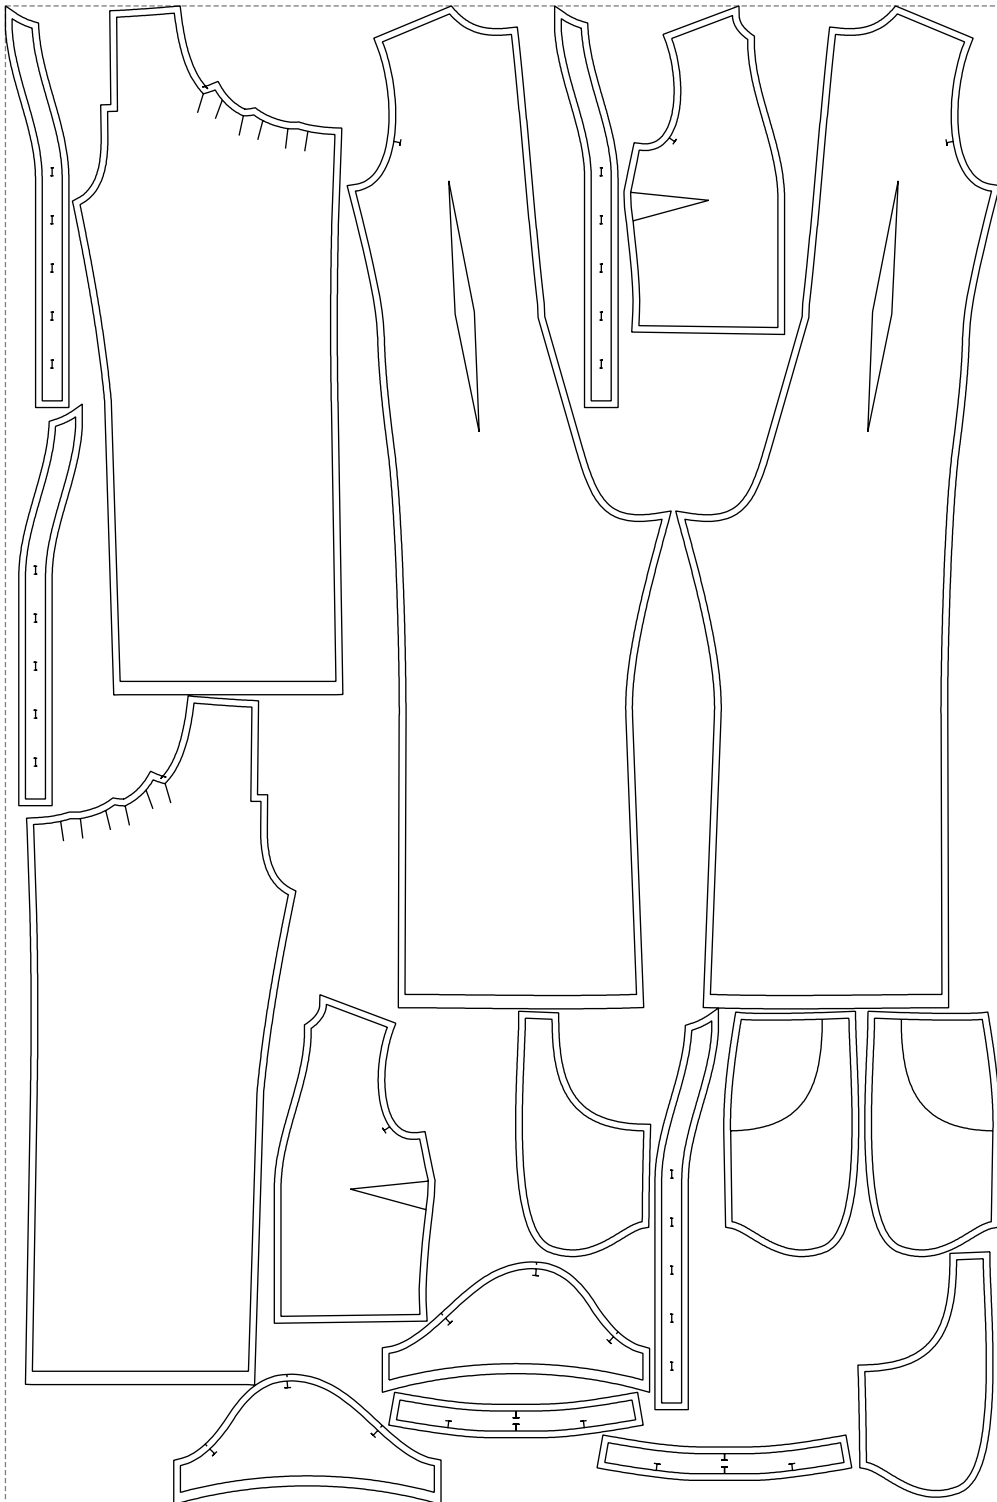

Not for print

Paper size: A4, size:1399.00 x1502.17 mm

# Example

size:1488.97 x2244.58 mm

Maneken =1 ver.0

rz\_1=170

rz\_16=92

rz\_17=78.8

rz\_18=71.8

rz\_19=100