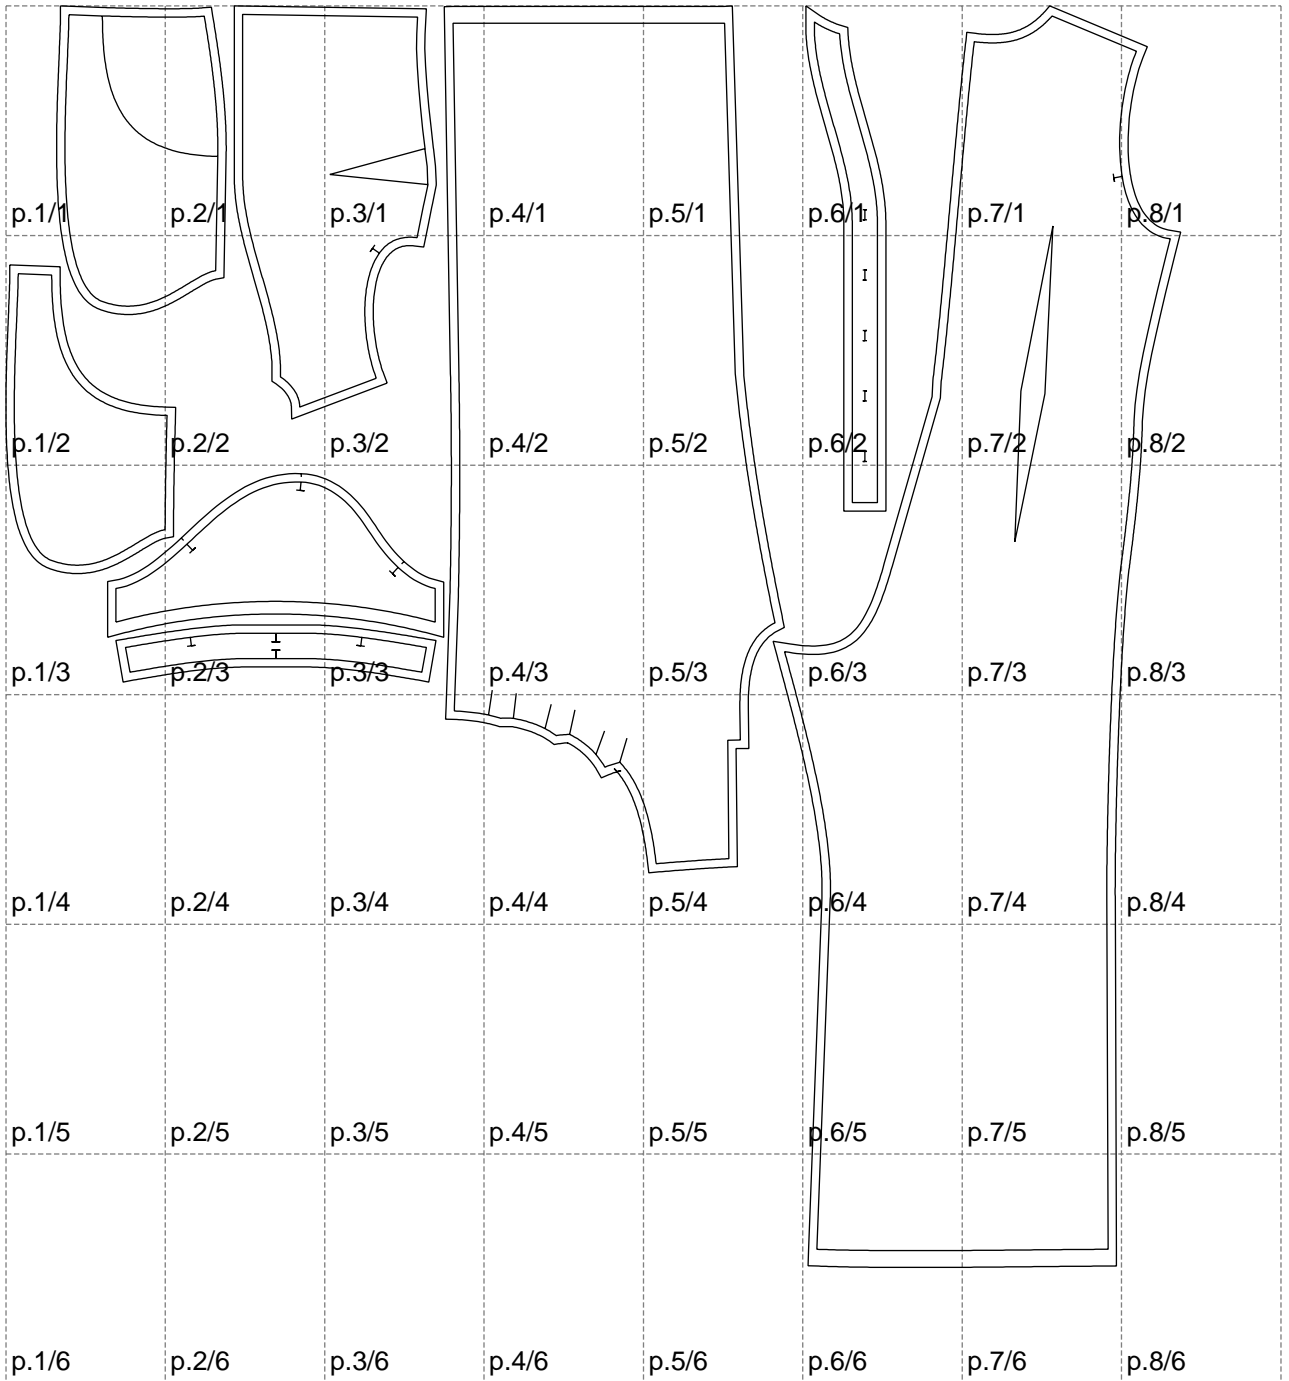

Not for print

Paper size: A4, size:1399.00 x1502.17 mm

# Example

size:1488.97 x2244.58 mm

Maneken =1 ver.0

rz\_1=170

rz\_16=92

rz\_17=78.8

rz\_18=71.8

rz\_19=100

rz\_20=98.1

---

. . . . .  
. . . . .  
. . . . .