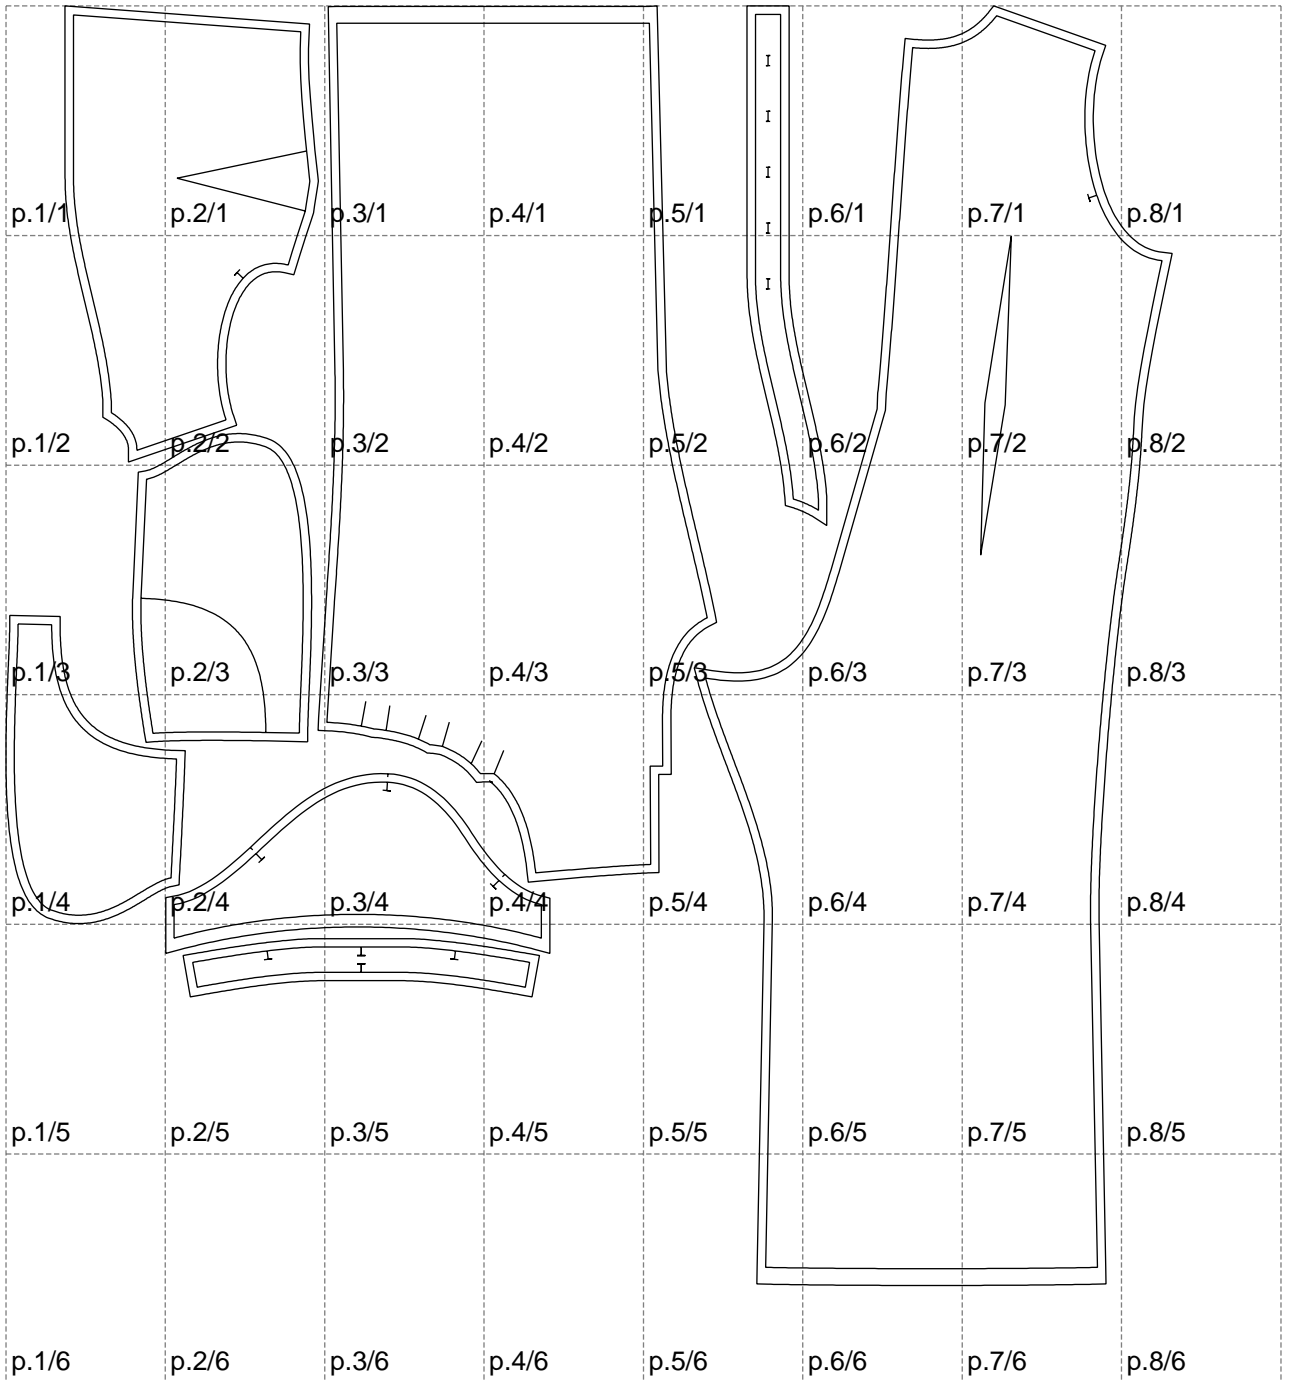

Not for print

Paper size: A4, size:1388.95 x1523.62 mm

# Example

size:1499.00 x2728.63 mm

Maneken =1 ver.0

rz\_1=170

rz\_16=116

rz\_17=100

rz\_18=98.8

rz\_19=124

rz\_20=121

---

. . . . .  
. . . . .  
. . . . .