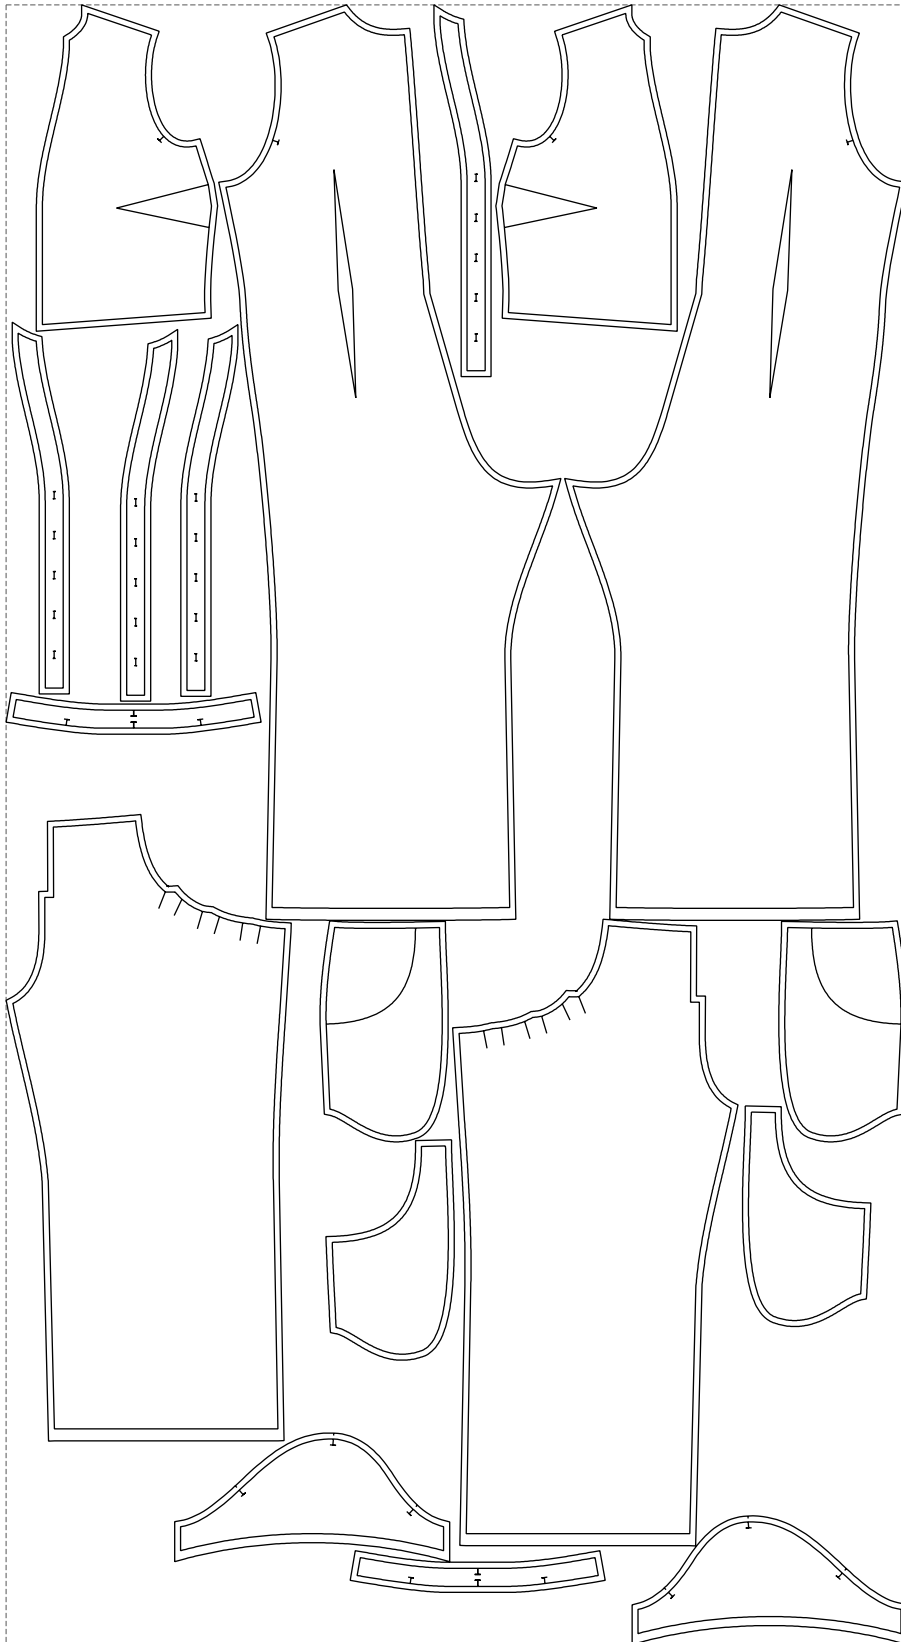

Not for print

Paper size: A4, size:1388.95 x1523.62 mm

# Example

size:1499.00 x2728.63 mm

Maneken =1 ver.0

rz\_1=170

rz\_16=116

rz\_17=100

rz\_18=98.8

rz\_19=124