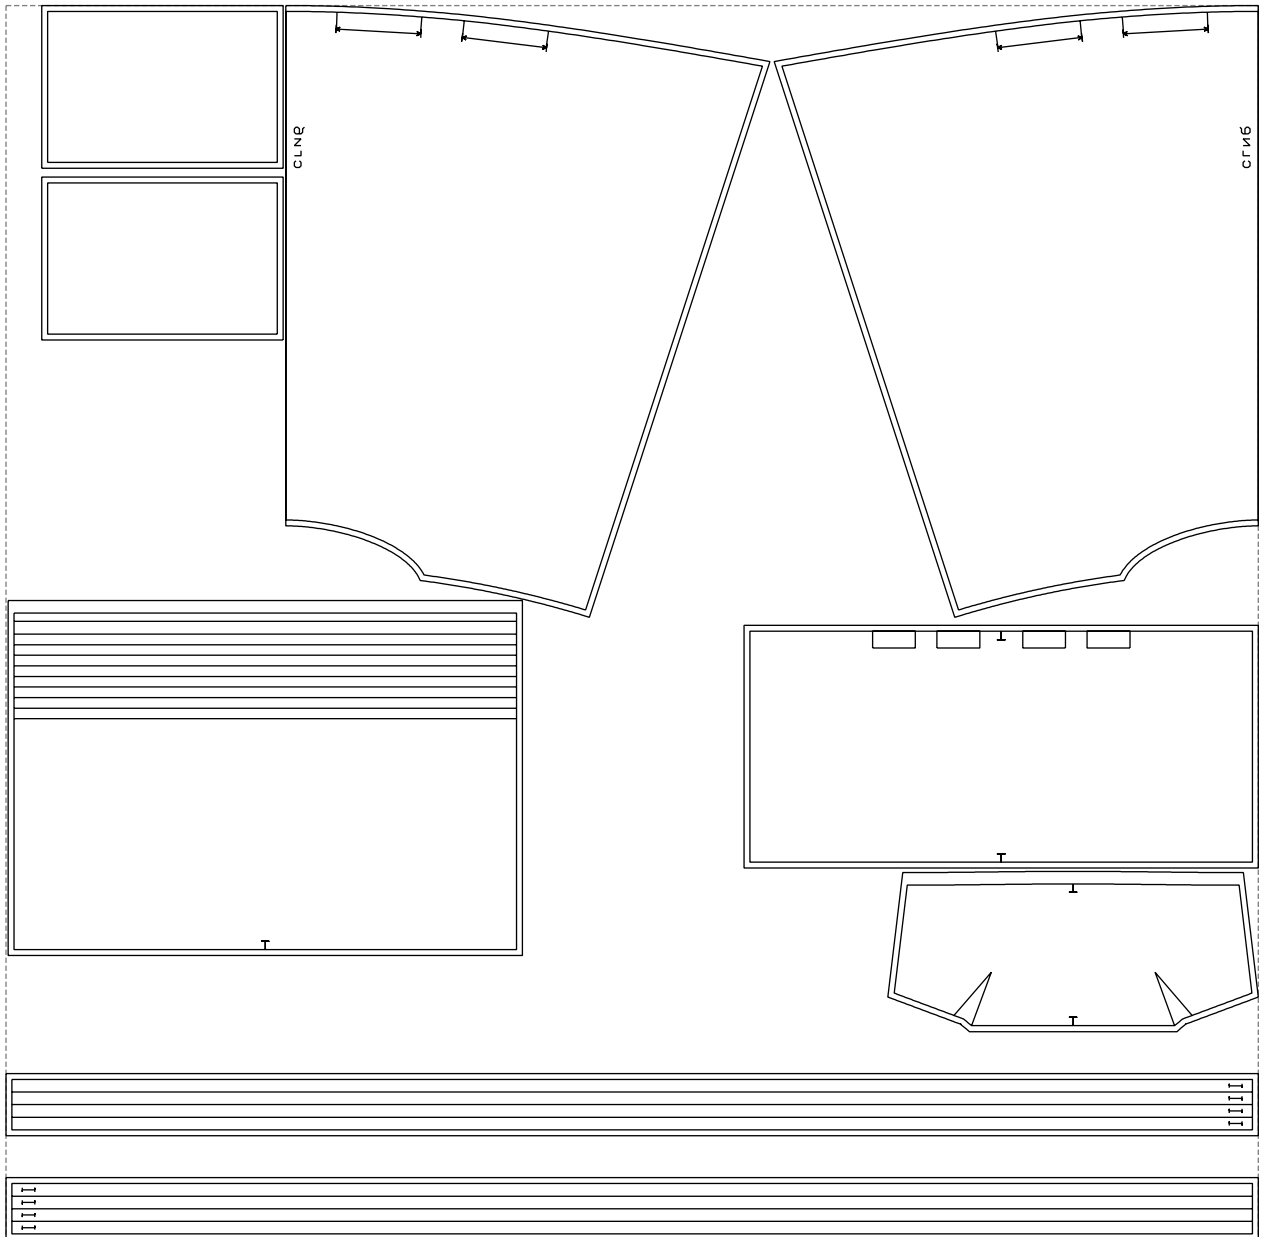

Not for print

Paper size: A4, size:1491.53 x1039.60 mm

Example

size:1491.53 x1470.26 mm

Maneken =1 ver.0

rz_1=170

rz_16=92

rz_17=78.8

rz_18=71.8

rz_19=100

rz_20=98.1

.
.
.