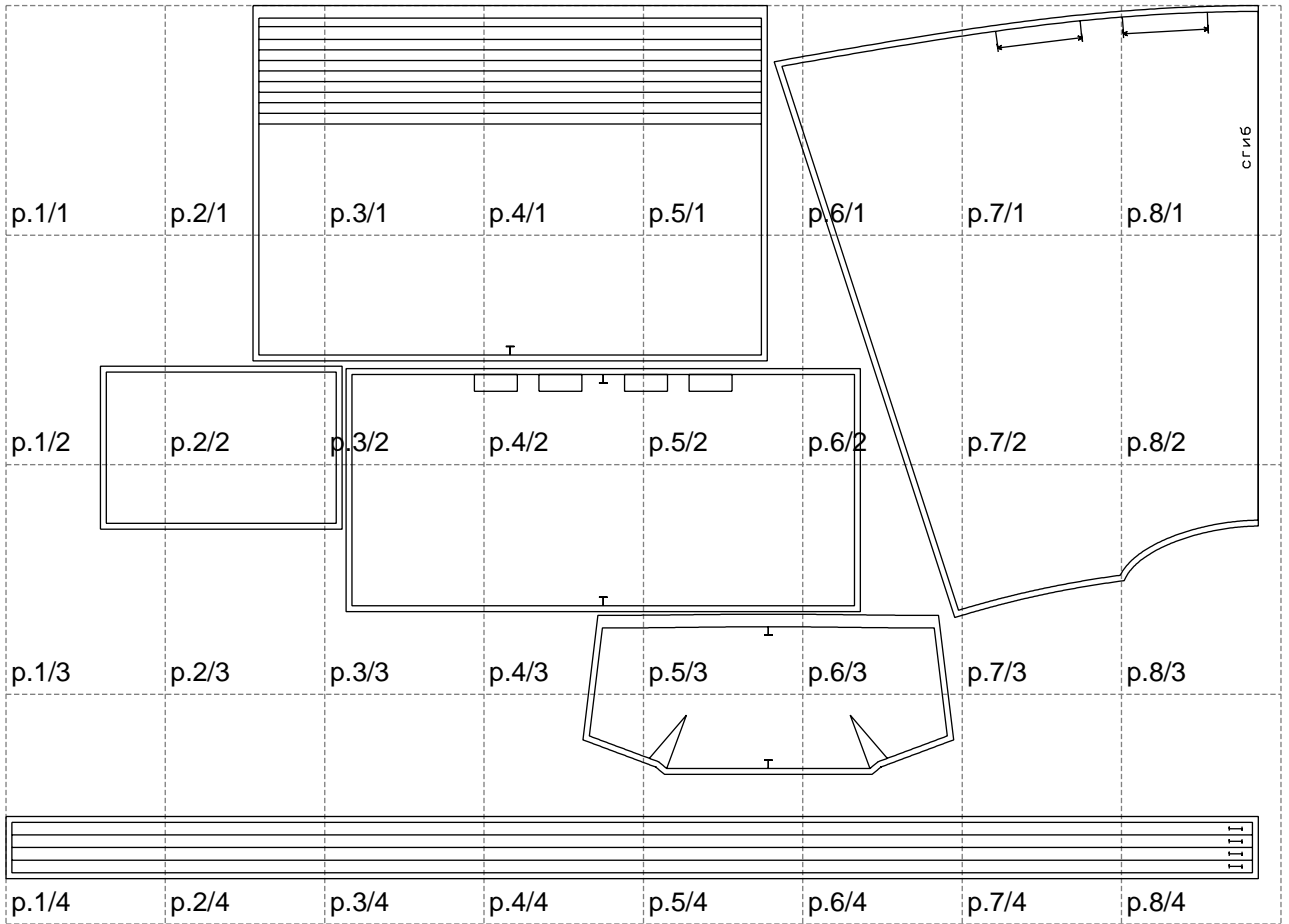

Not for print

Paper size: A4, size:1491.53 x1039.60 mm

Example

size:1491.53 x1470.26 mm

Maneken =1 ver.0

rz_1=170

rz_16=92

rz_17=78.8

rz_18=71.8

rz_19=100

rz_20=98.1

.
.
.