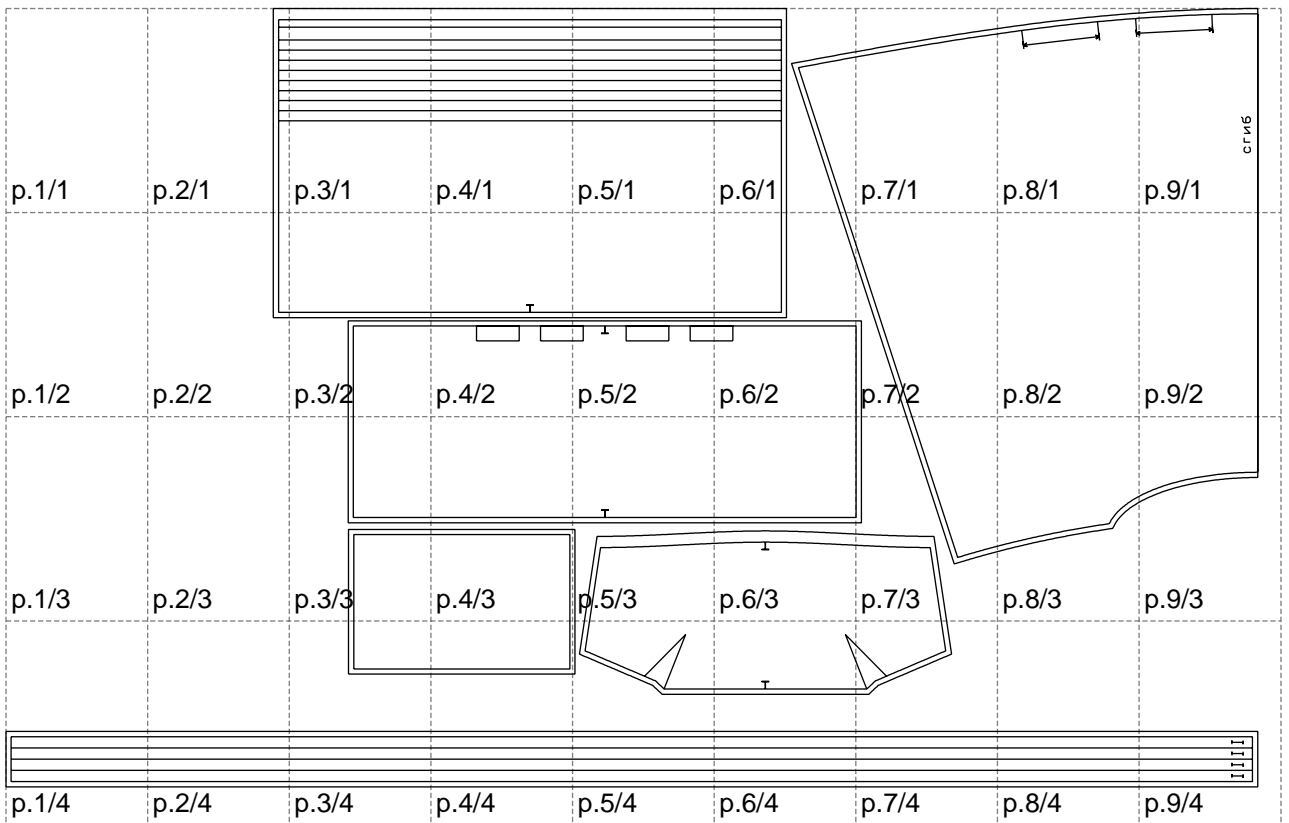

Not for print

Paper size: A4, size:1677.11 x1042.48 mm

# Example

size:1677.11 x1738.12 mm

Maneken =1 ver.0

rz\_1=170

rz\_16=104

rz\_17=88.9

rz\_18=84.4

rz\_19=112

rz\_20=109.3

---

. . . . .  
. . . . .  
. . . . .