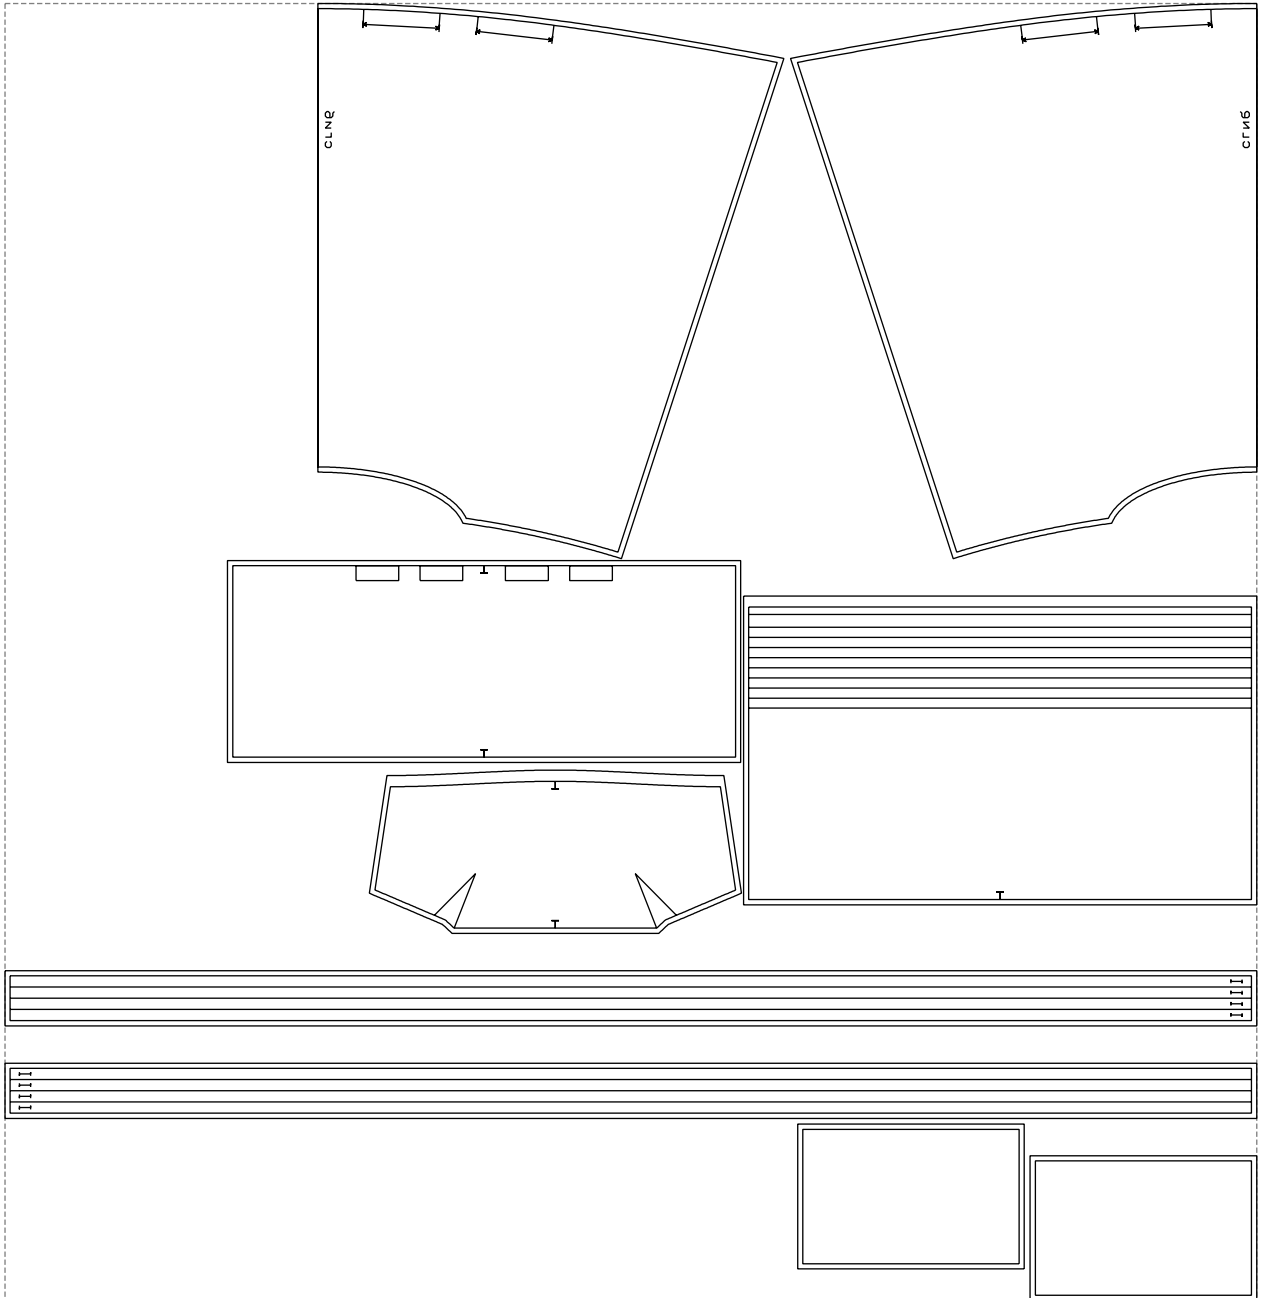

Not for print

Paper size: A4, size:1677.11 x1042.48 mm

# Example

size:1677.11 x1738.12 mm

Maneken =1 ver.0

rz\_1=170

rz\_16=104

rz\_17=88.9

rz\_18=84.4

rz\_19=112

rz\_20=109.3

---

. . . . .  
. . . . .  
. . . . .