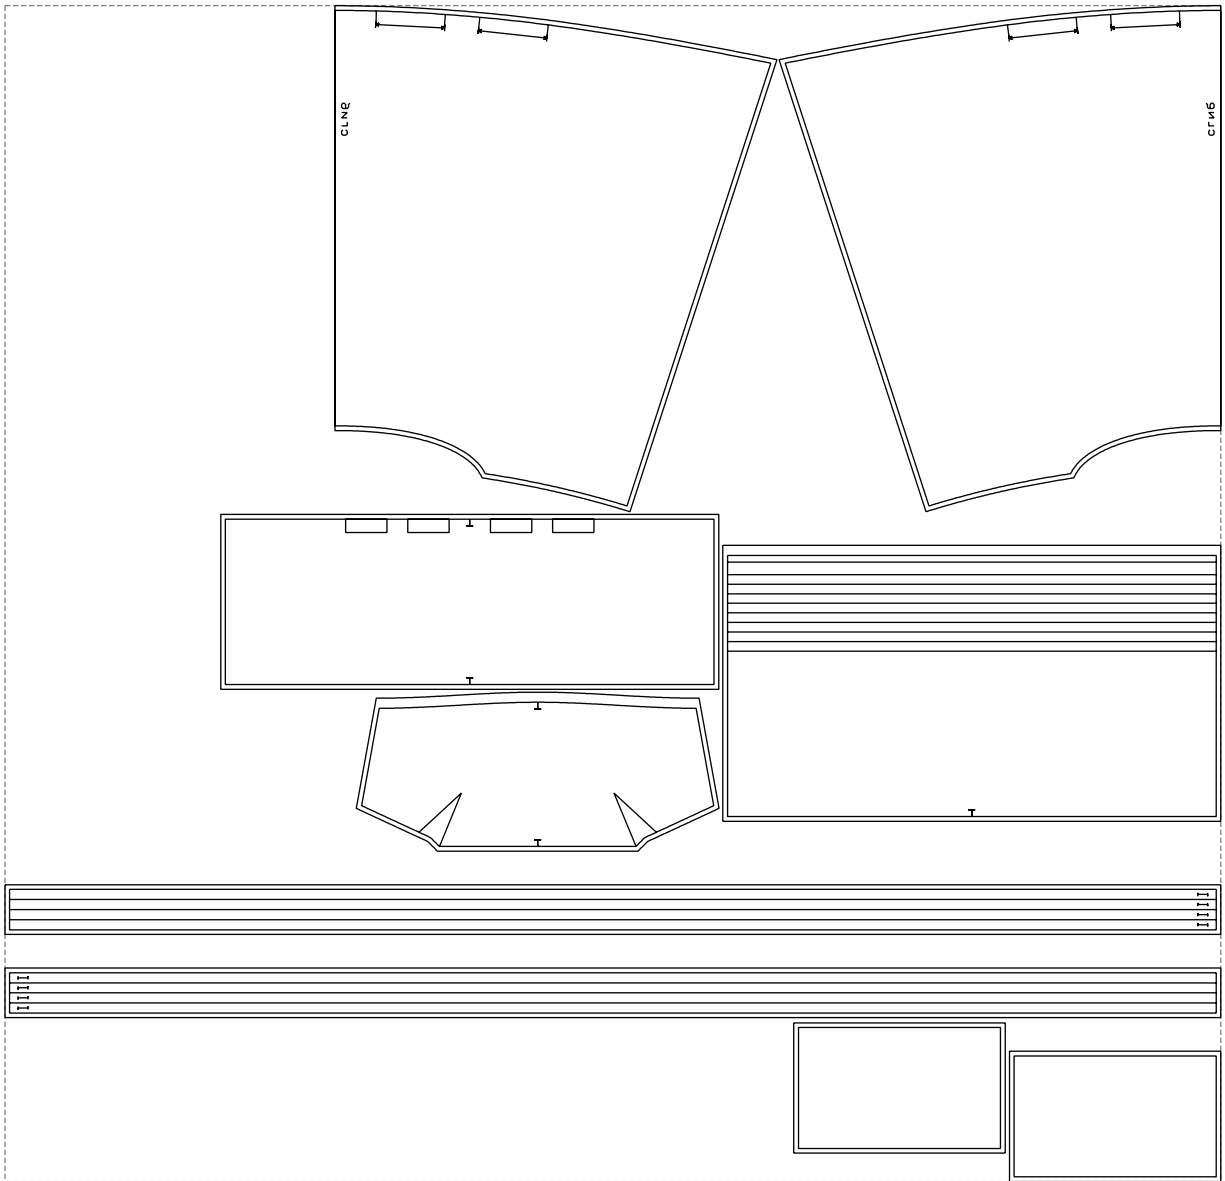

Not for print

Paper size: A4, size:1810.15 x1114.08 mm

Example

size:1810.15 x1750.87 mm

Maneken =1 ver.0

rz_1=170

rz_16=112

rz_17=96.2

rz_18=94

rz_19=120

rz_20=117

.
.
.