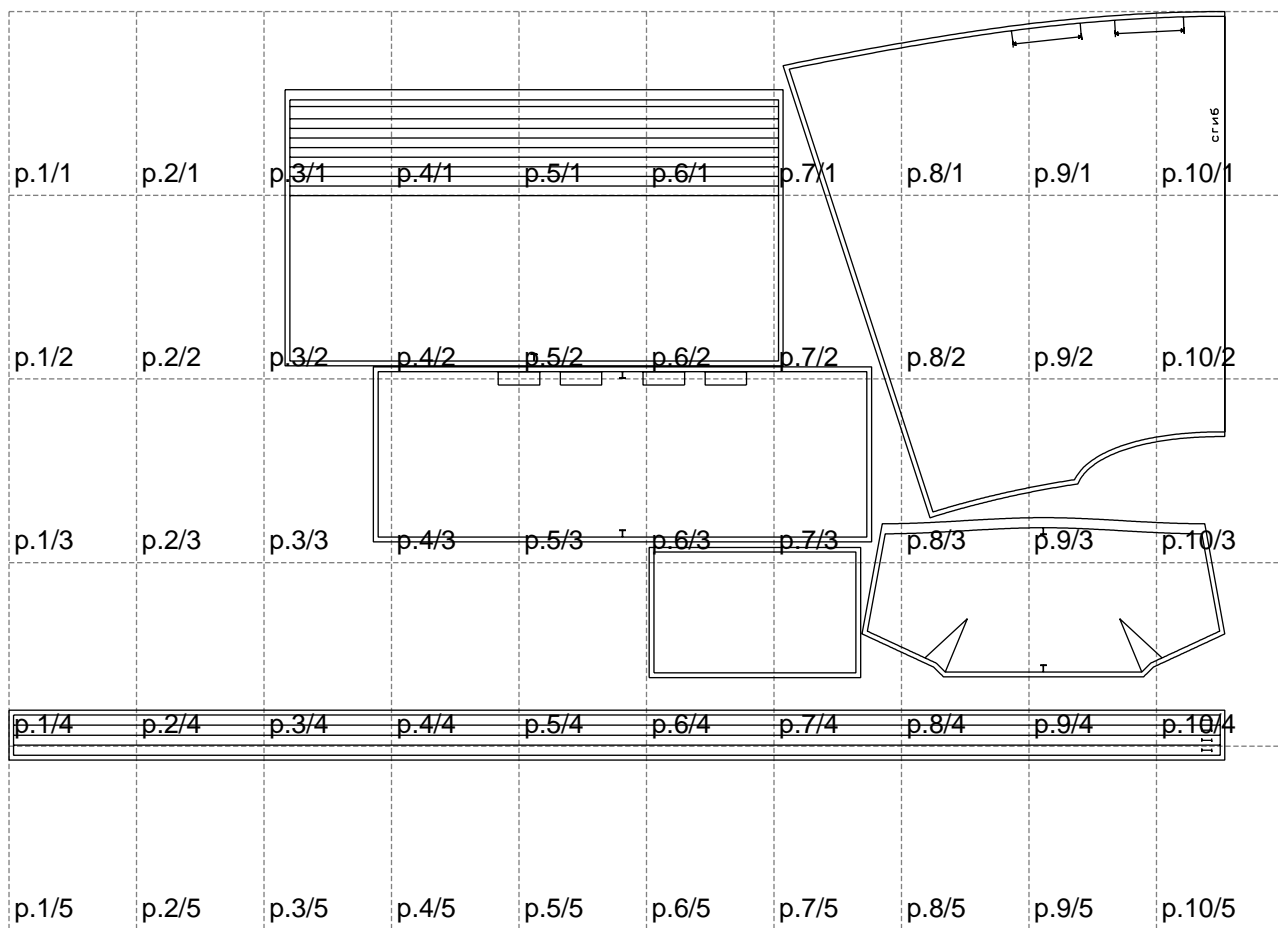

Not for print

Paper size: A4, size:1810.15 x1114.08 mm

Example

size:1810.15 x1750.87 mm

Maneken =1 ver.0

rz_1=170

rz_16=112

rz_17=96.2

rz_18=94

rz_19=120

rz_20=117

.
.
.