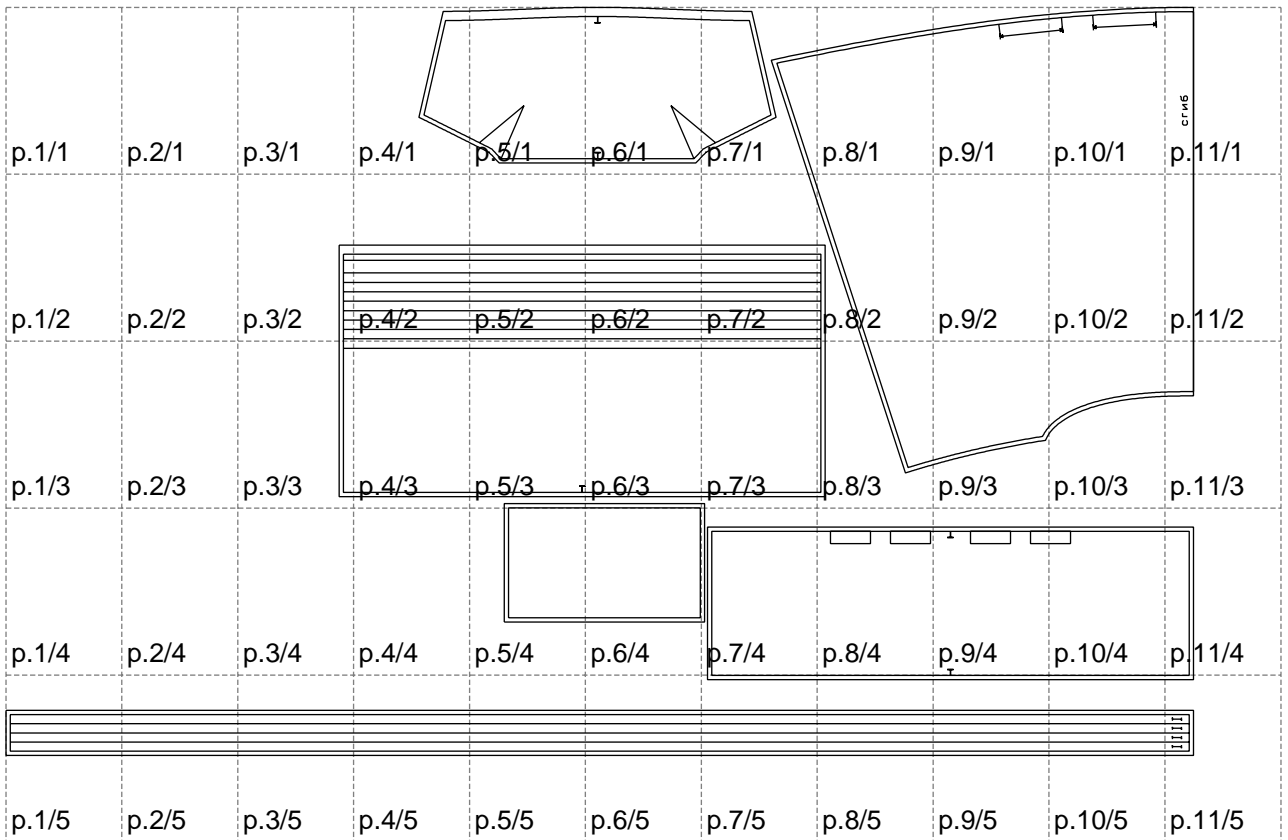

Not for print

Paper size: A4, size:1944.72 x1225.06 mm

Example

size:1944.72 x1772.19 mm

Maneken =1 ver.0

rz_1=170

rz_16=120

rz_17=104

rz_18=103.6

rz_19=128

rz_20=125.1

.
.
.