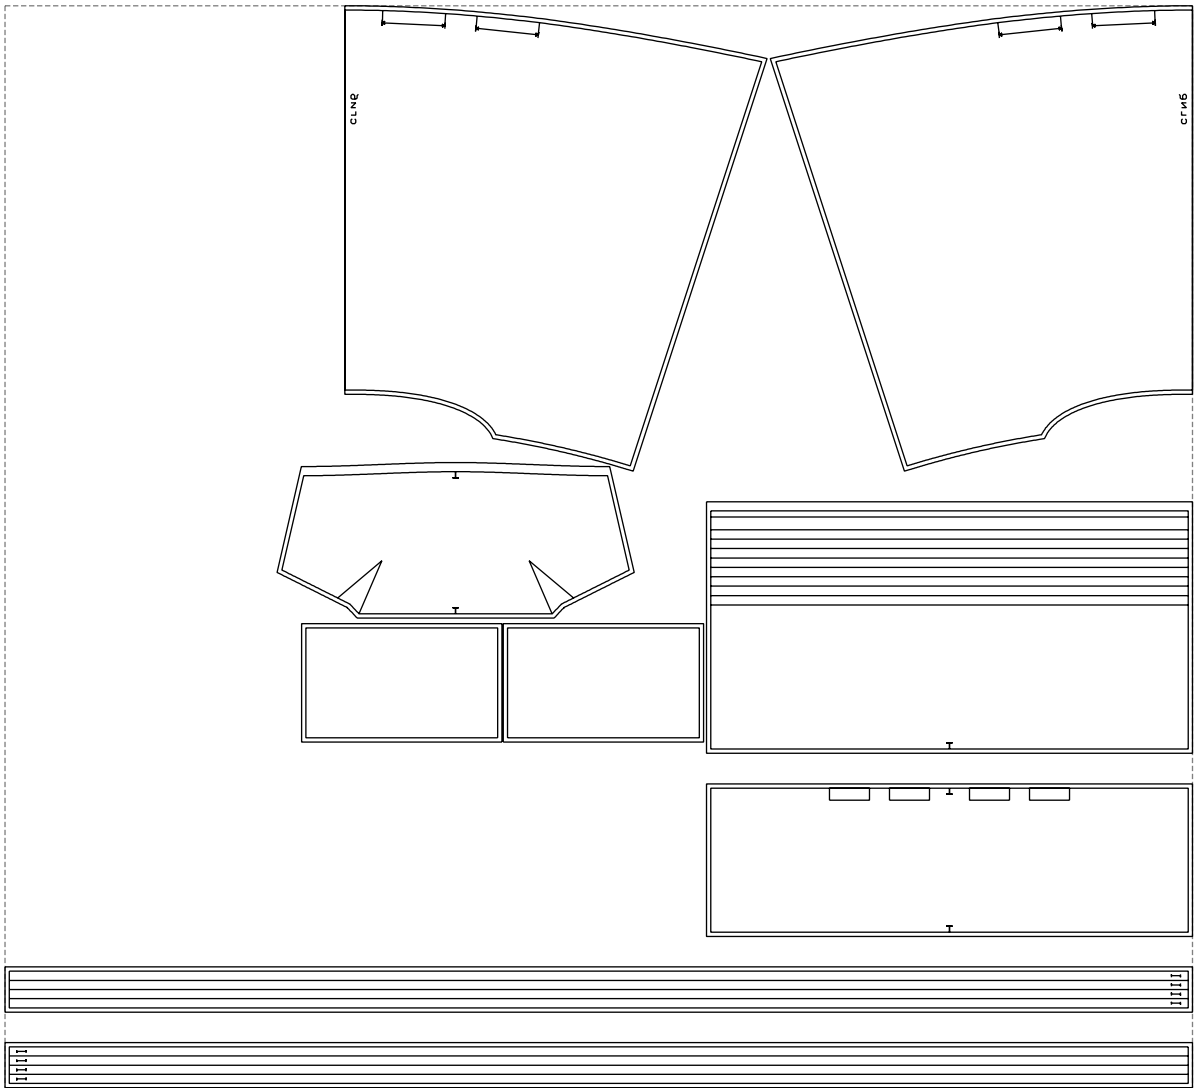

Not for print

Paper size: A4, size:1944.72 x1225.06 mm

Example

size:1944.72 x1772.19 mm

Maneken =1 ver.0

rz_1=170

rz_16=120

rz_17=104

rz_18=103.6

rz_19=128

rz_20=125.1

.
.
.