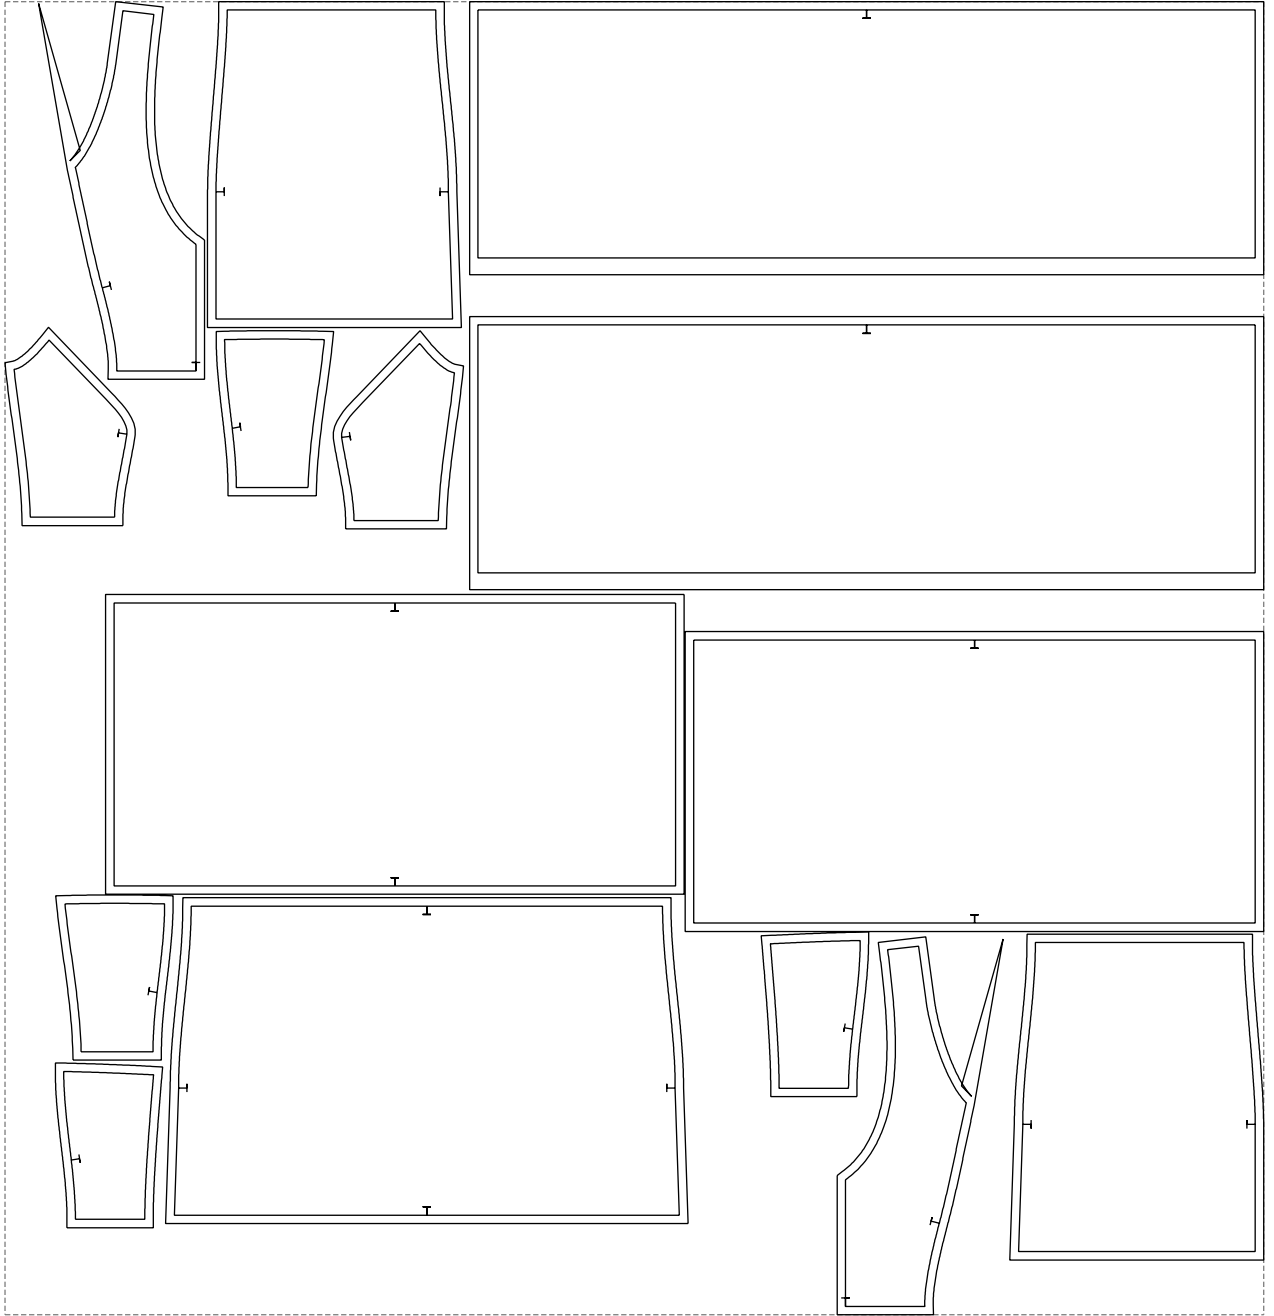

Not for print

Paper size: A4, size:1378.98 x1178.44 mm

# Example

size:1499.00 x1564.33 mm

Maneken =1 ver.0

rz\_1=170

rz\_16=92

rz\_17=78.8

rz\_18=71.8

rz\_19=100

rz\_20=98.1

---

. . . . .  
. . . . .  
. . . . .