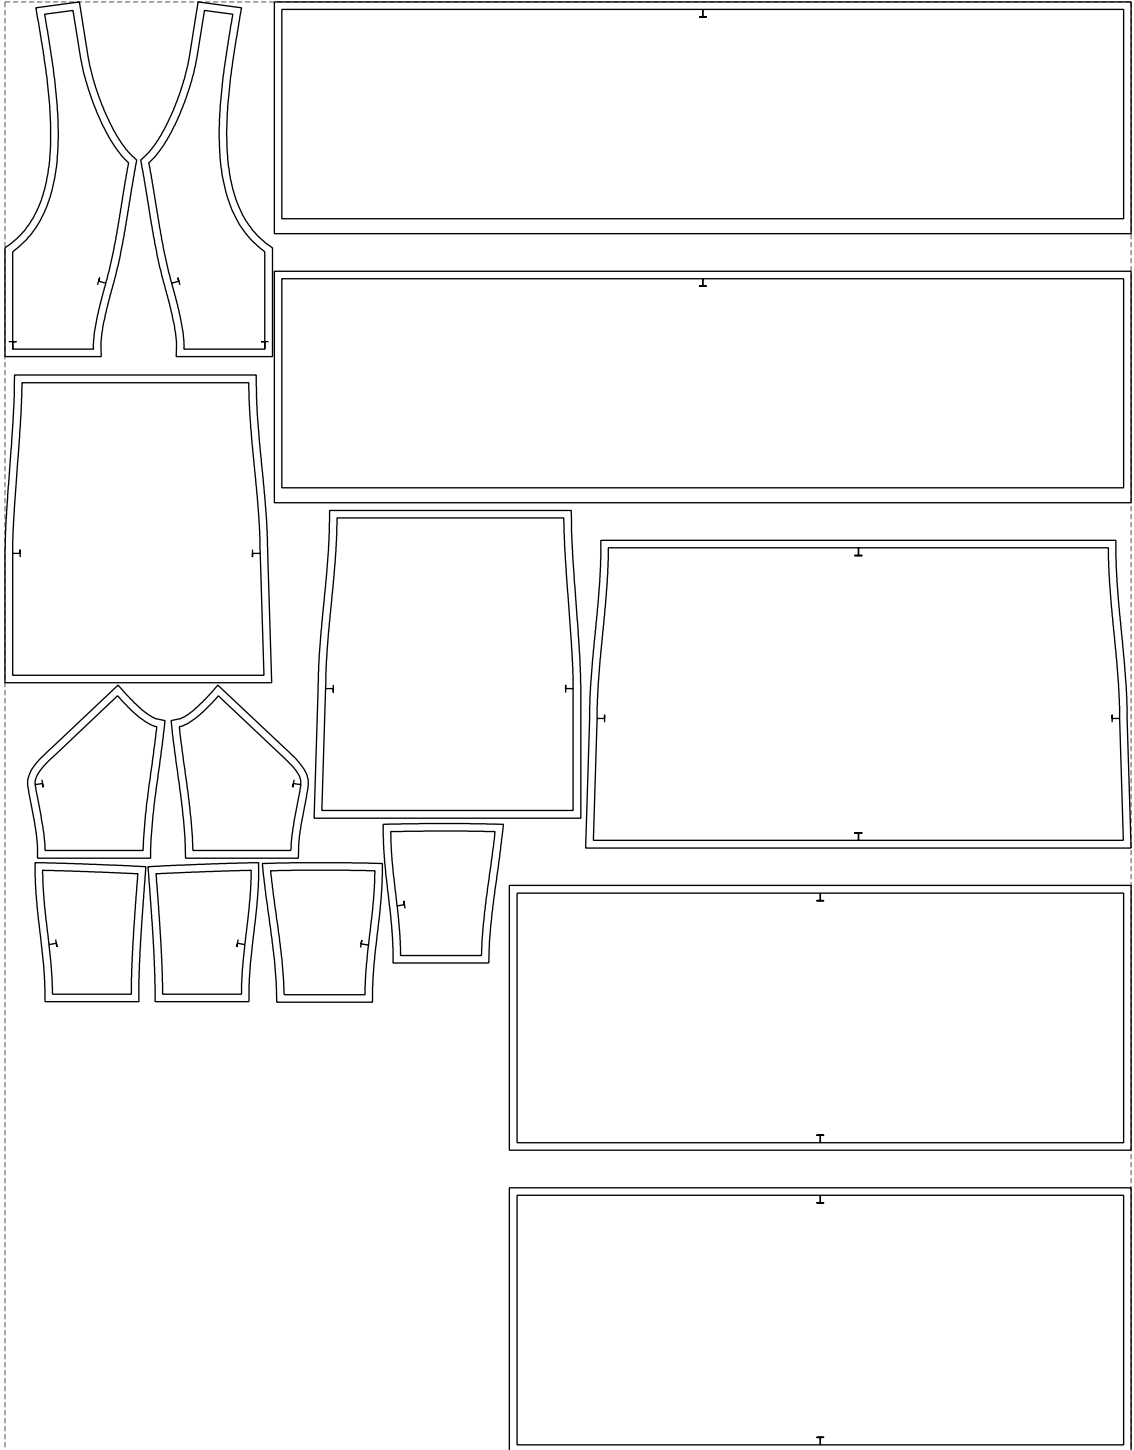

Not for print

Paper size: A4, size:1399.00 x1170.36 mm

# Example

size:1499.00 x1931.24 mm

Maneken =1 ver.0

rz\_1=170

rz\_16=108

rz\_17=92.5

rz\_18=89.2

rz\_19=116

rz\_20=113

---

. . . . .  
. . . . .  
. . . . .