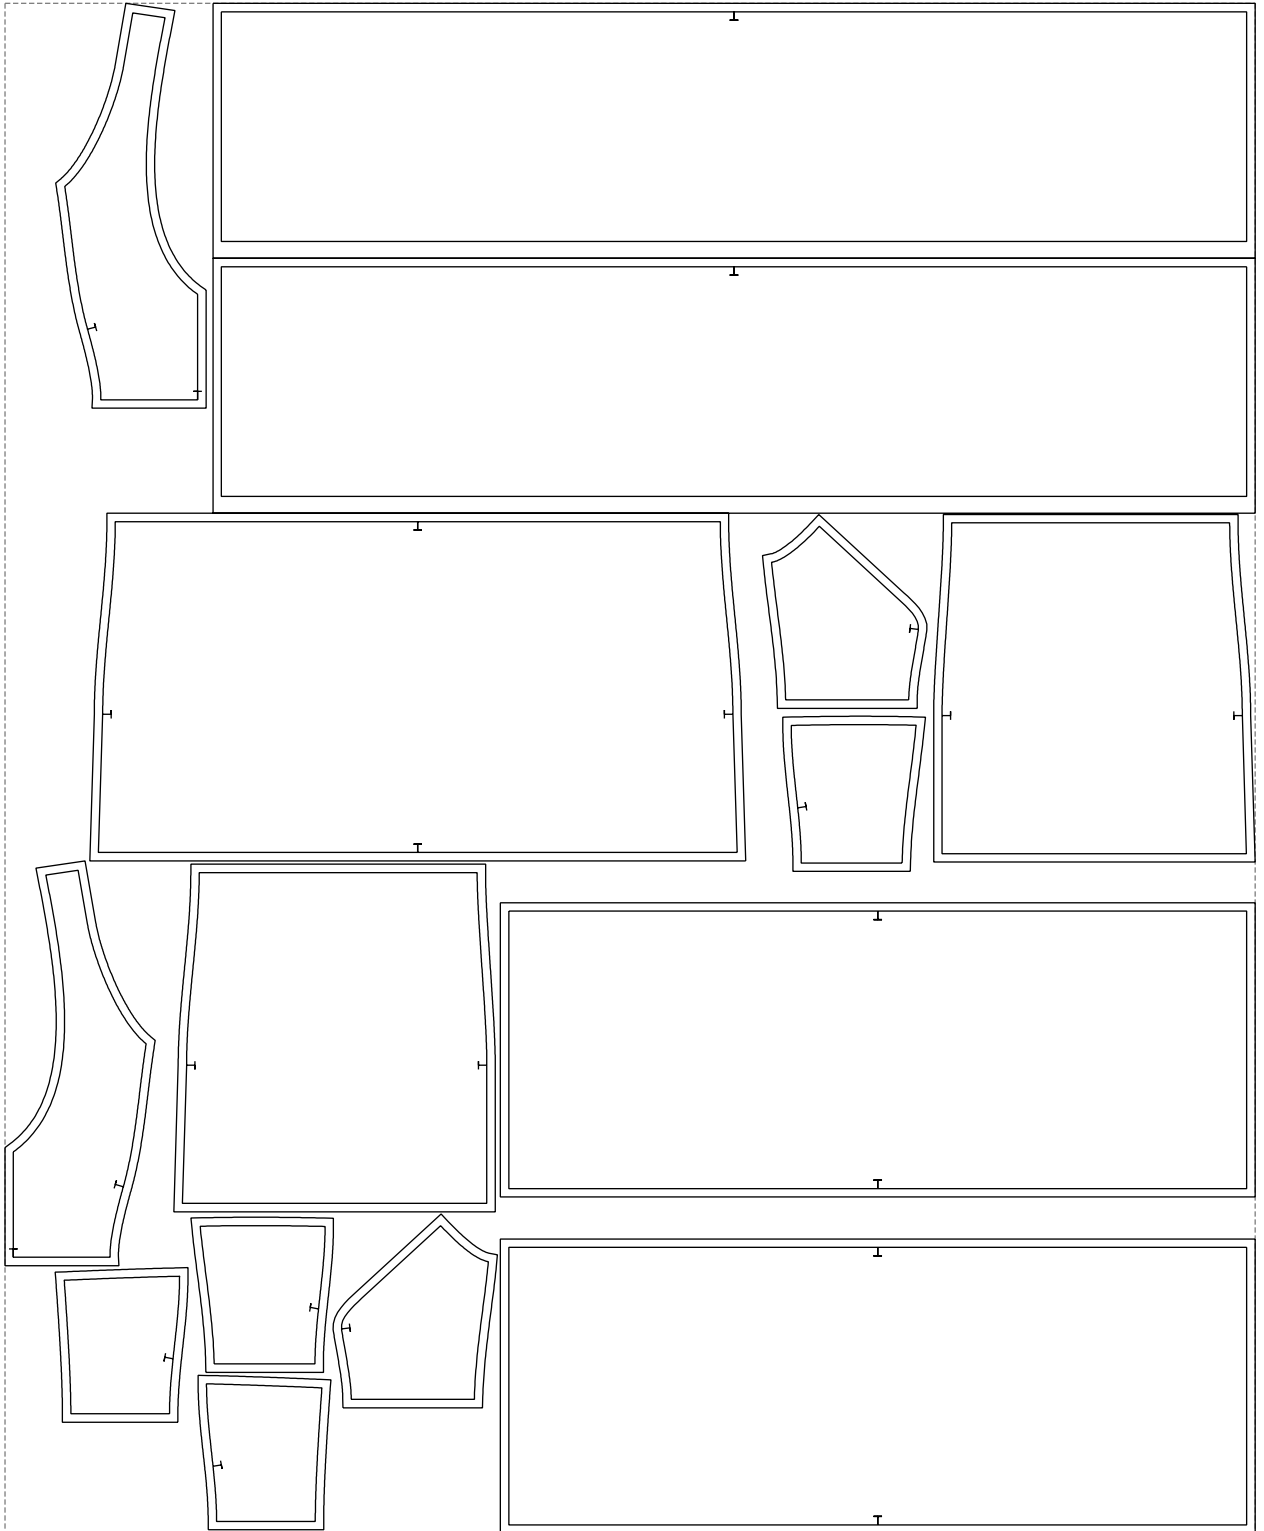

Not for print

Paper size: A4, size:1399.00 x1118.20 mm

# Example

size:1488.92 x1822.36 mm

Maneken =1 ver.0

rz\_1=170

rz\_16=116

rz\_17=100

rz\_18=98.8

rz\_19=124

rz\_20=121

---

. . . . .  
. . . . .  
. . . . .