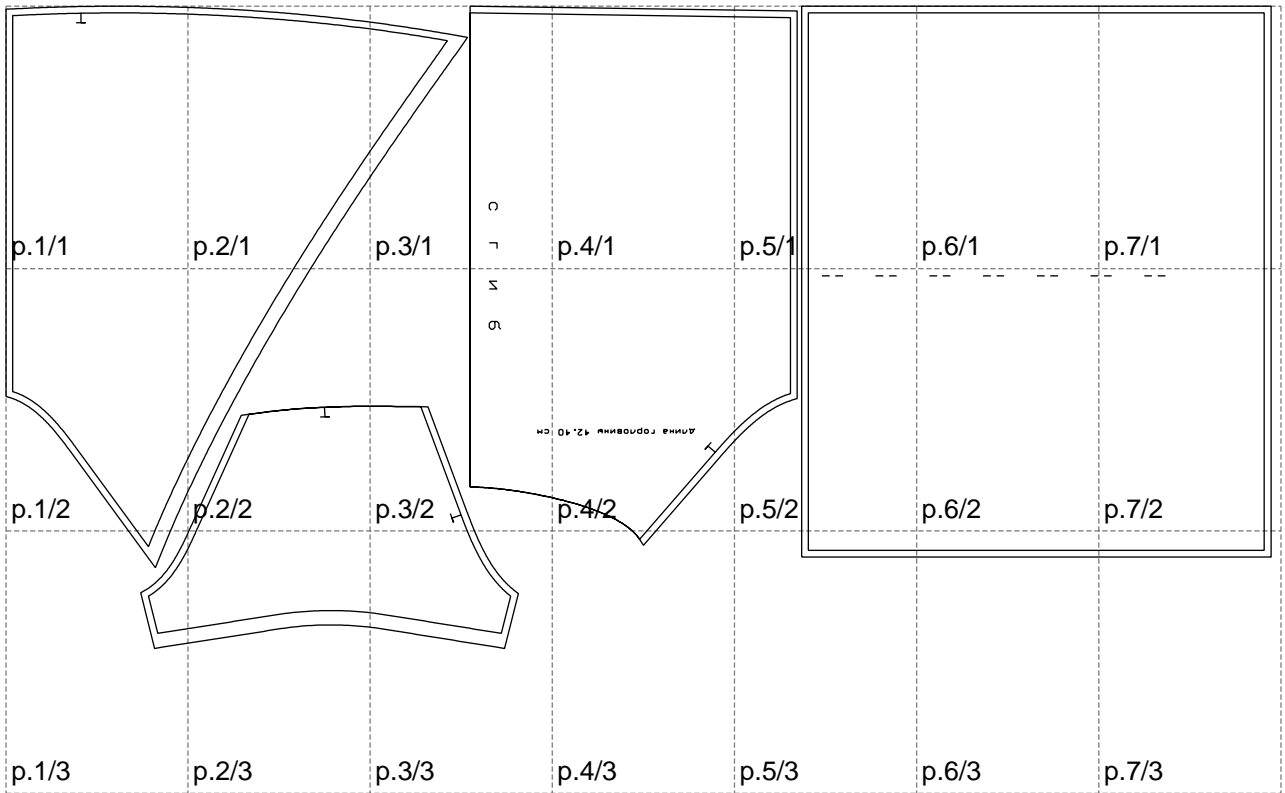

Not for print

Paper size: A4, size:1318.30 x669.22 mm

Example

size:1438.52 x1166.74 mm

Maneken =1 ver.0

rz_1=170

rz_16=92

rz_17=78.8

rz_18=71.8

rz_19=100

rz_20=98.1

.
.
.