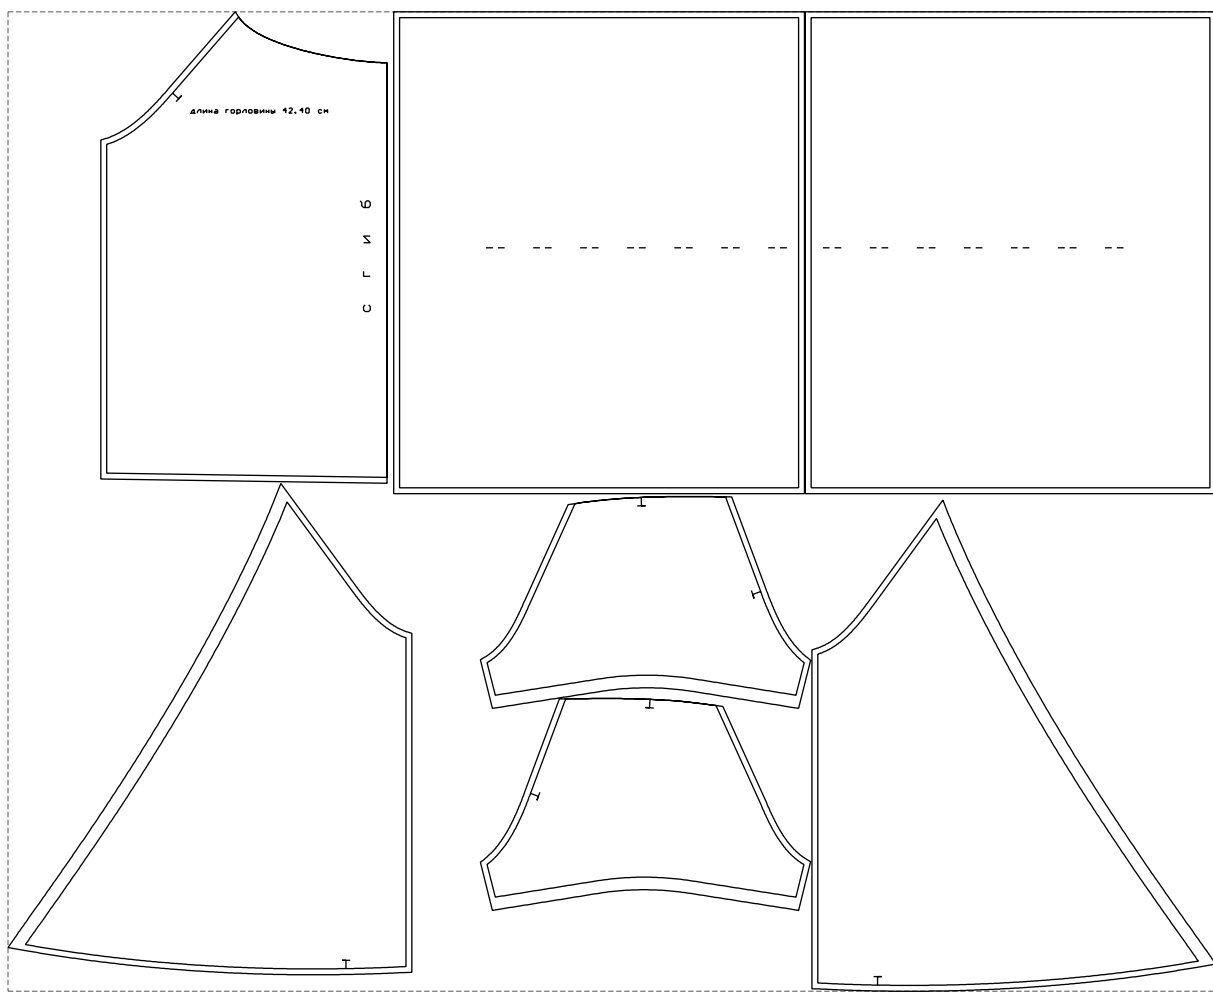

Not for print

Paper size: A4, size:1318.30 x669.22 mm

Example

size:1438.52 x1166.74 mm

Maneken =1 ver.0

rz_1=170

rz_16=92

rz_17=78.8

rz_18=71.8

rz_19=100

rz_20=98.1

.
.
.