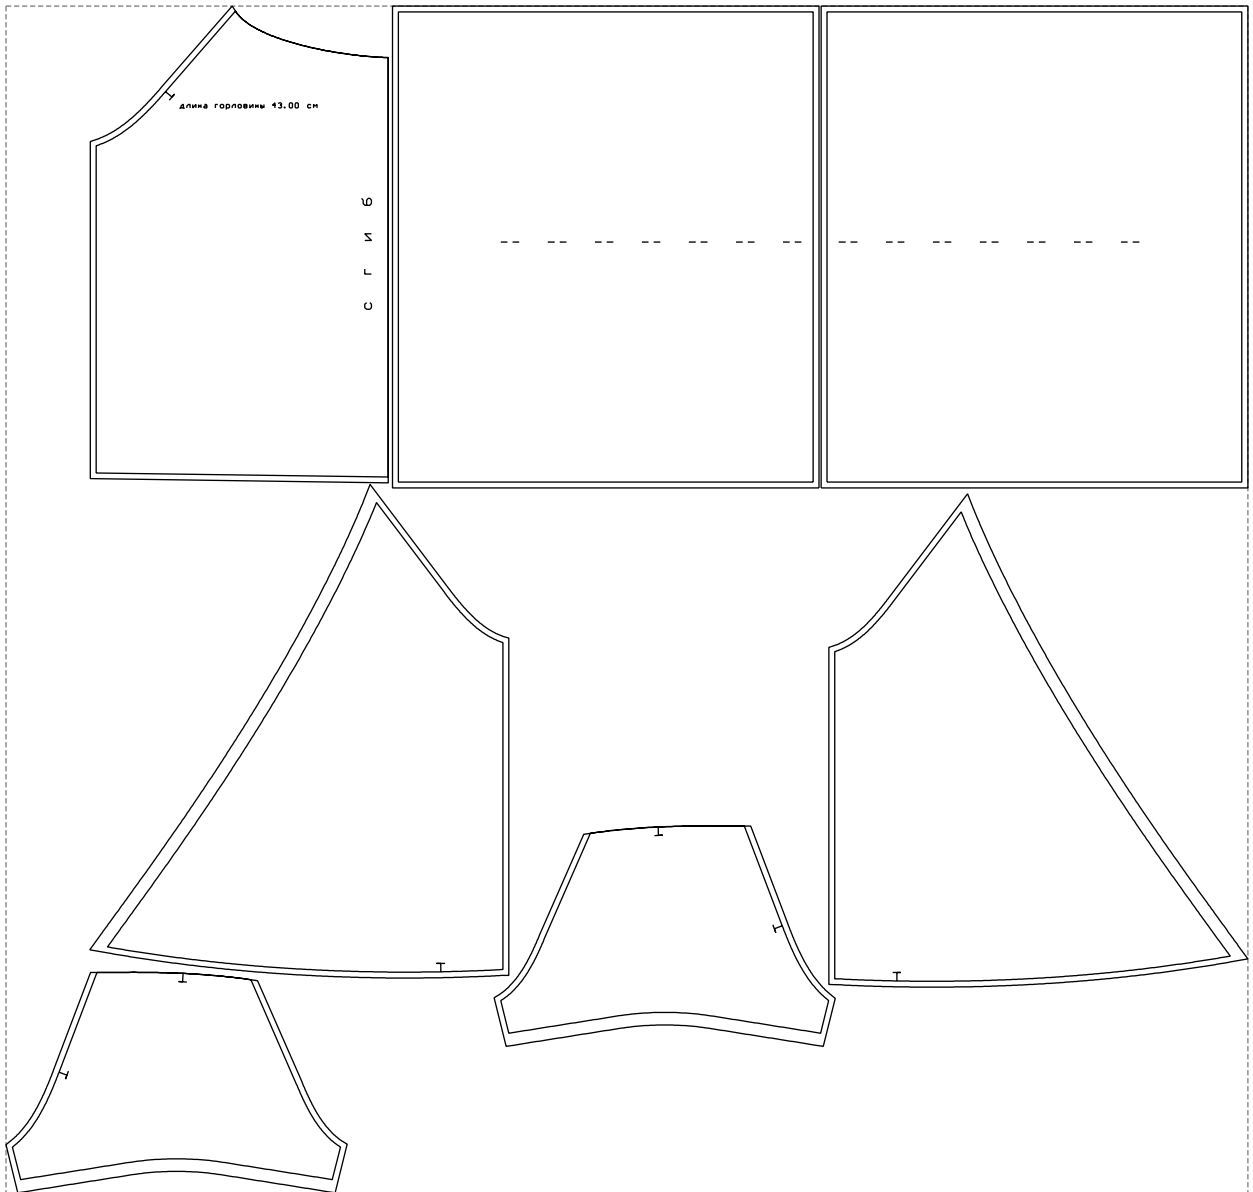

Not for print

Paper size: A4, size:1368.99 x673.28 mm

# Example

size:1478.95 x1413.60 mm

Maneken =1 ver.0

rz\_1=170

rz\_16=96

rz\_17=82

rz\_18=76

rz\_19=104

rz\_20=101.8

---

. . . . .  
. . . . .  
. . . . .