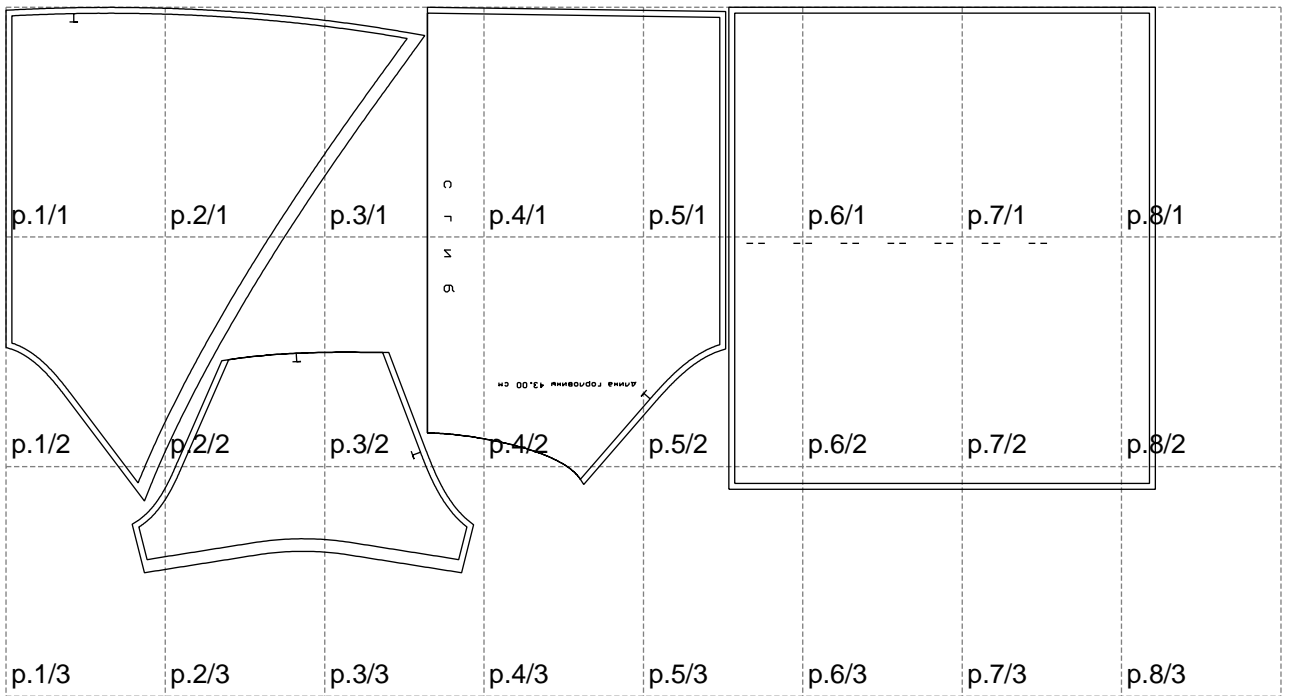

Not for print

Paper size: A4, size:1368.99 x673.28 mm

# Example

size:1478.95 x1413.60 mm

Maneken =1 ver.0

rz\_1=170

rz\_16=96

rz\_17=82

rz\_18=76

rz\_19=104

rz\_20=101.8

---

. . . . .  
. . . . .  
. . . . .