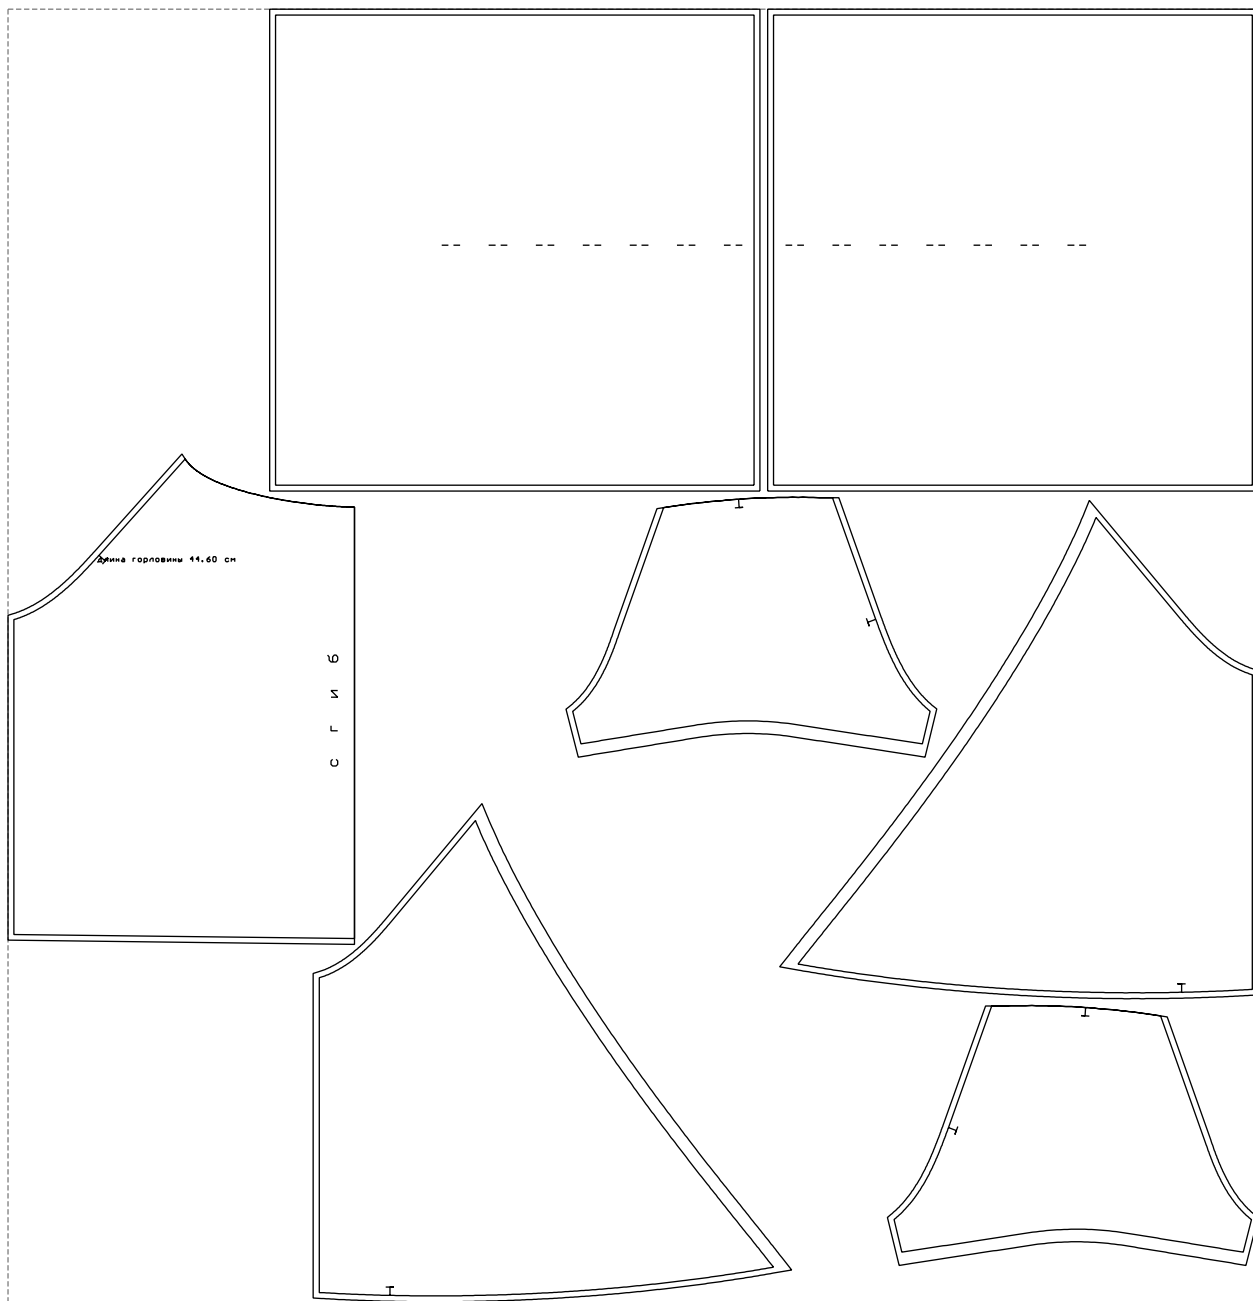

Not for print

Paper size: A4, size:1399.00 x1069.78 mm

# Example

size:1488.94 x1539.71 mm

Maneken =1 ver.0

rz\_1=170

rz\_16=112

rz\_17=96.2

rz\_18=94

rz\_19=120

rz\_20=117

---

. . . . .  
. . . . .  
. . . . .