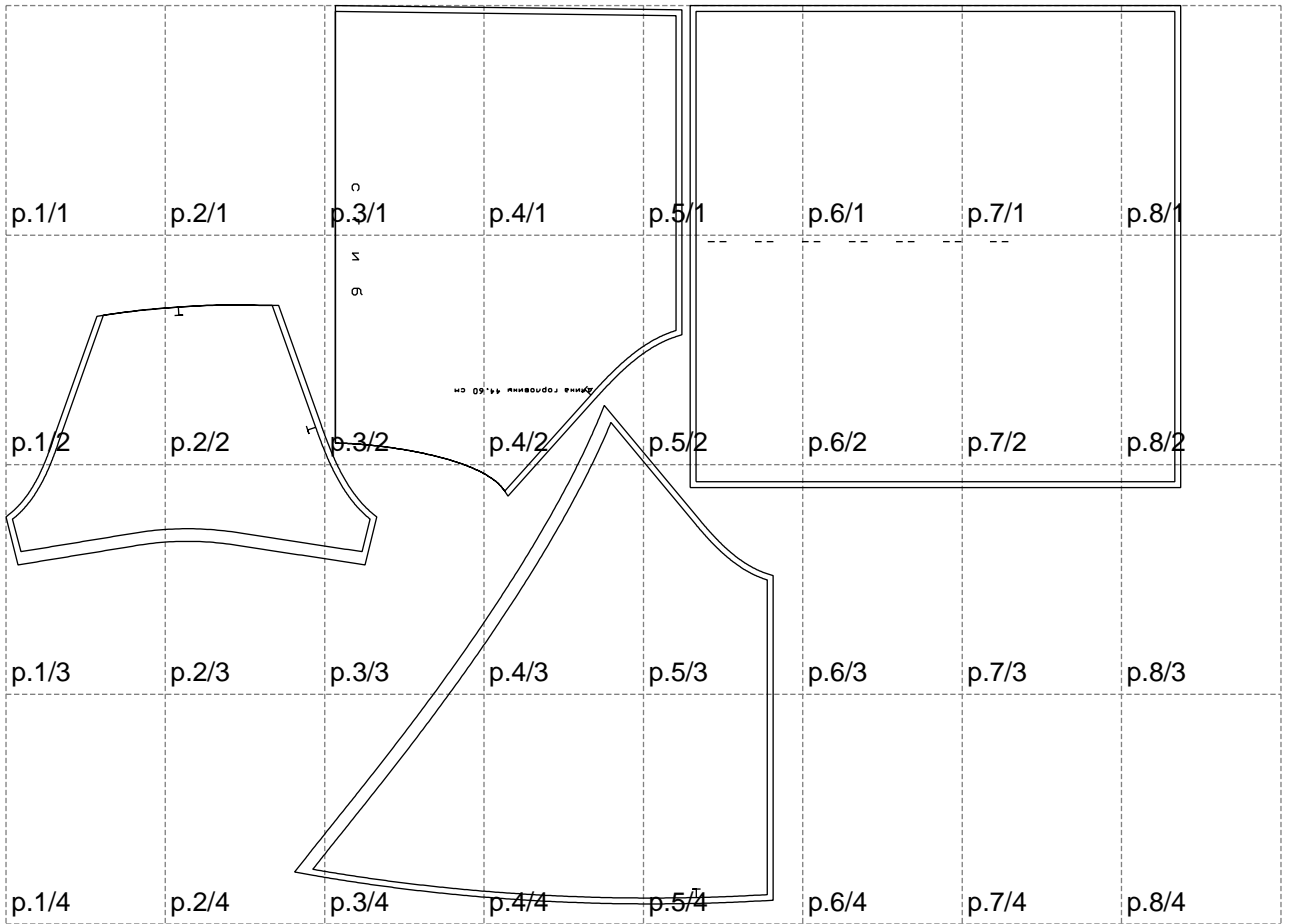

Not for print

Paper size: A4, size:1399.00 x1069.78 mm

# Example

size:1488.94 x1539.71 mm

Maneken =1 ver.0

rz\_1=170

rz\_16=112

rz\_17=96.2

rz\_18=94

rz\_19=120

rz\_20=117

---

. . . . .  
. . . . .  
. . . . .