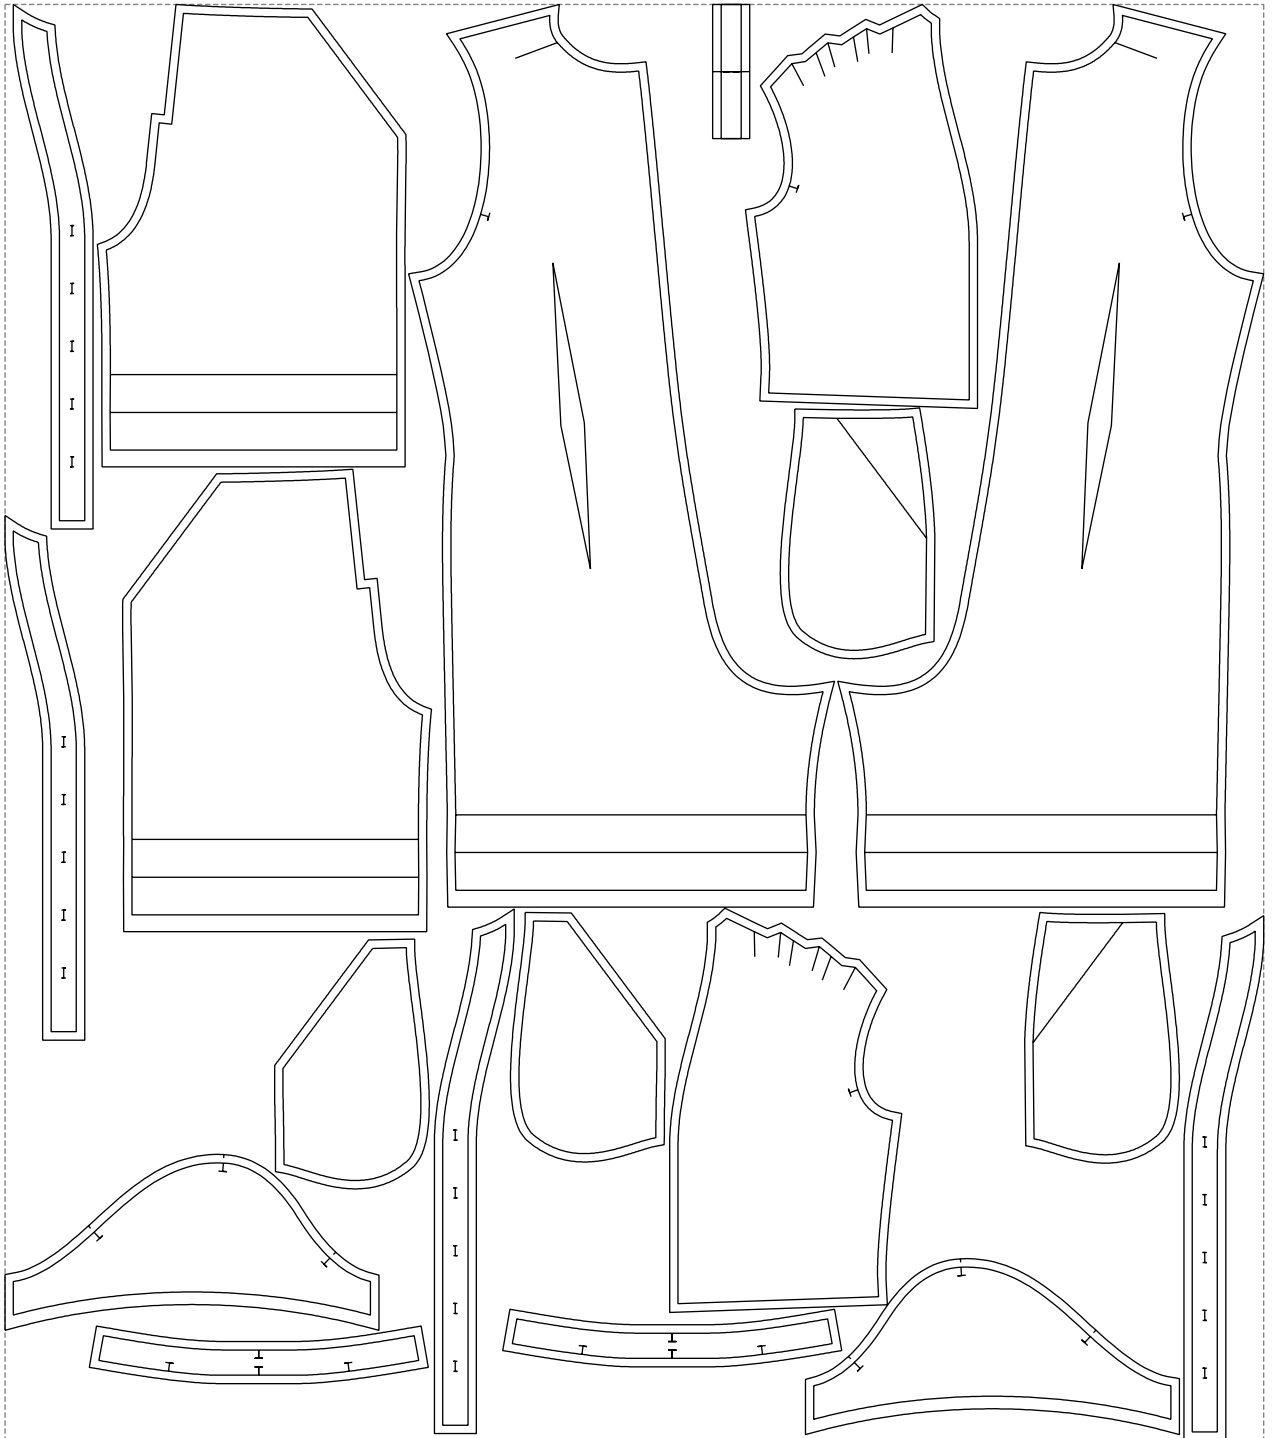

# Example

size:1499.00 x1710.40 mm

Maneken =1 ver.0

rz\_1=170

rz\_16=104

rz\_17=88.9

rz\_18=84.4

rz\_19=112