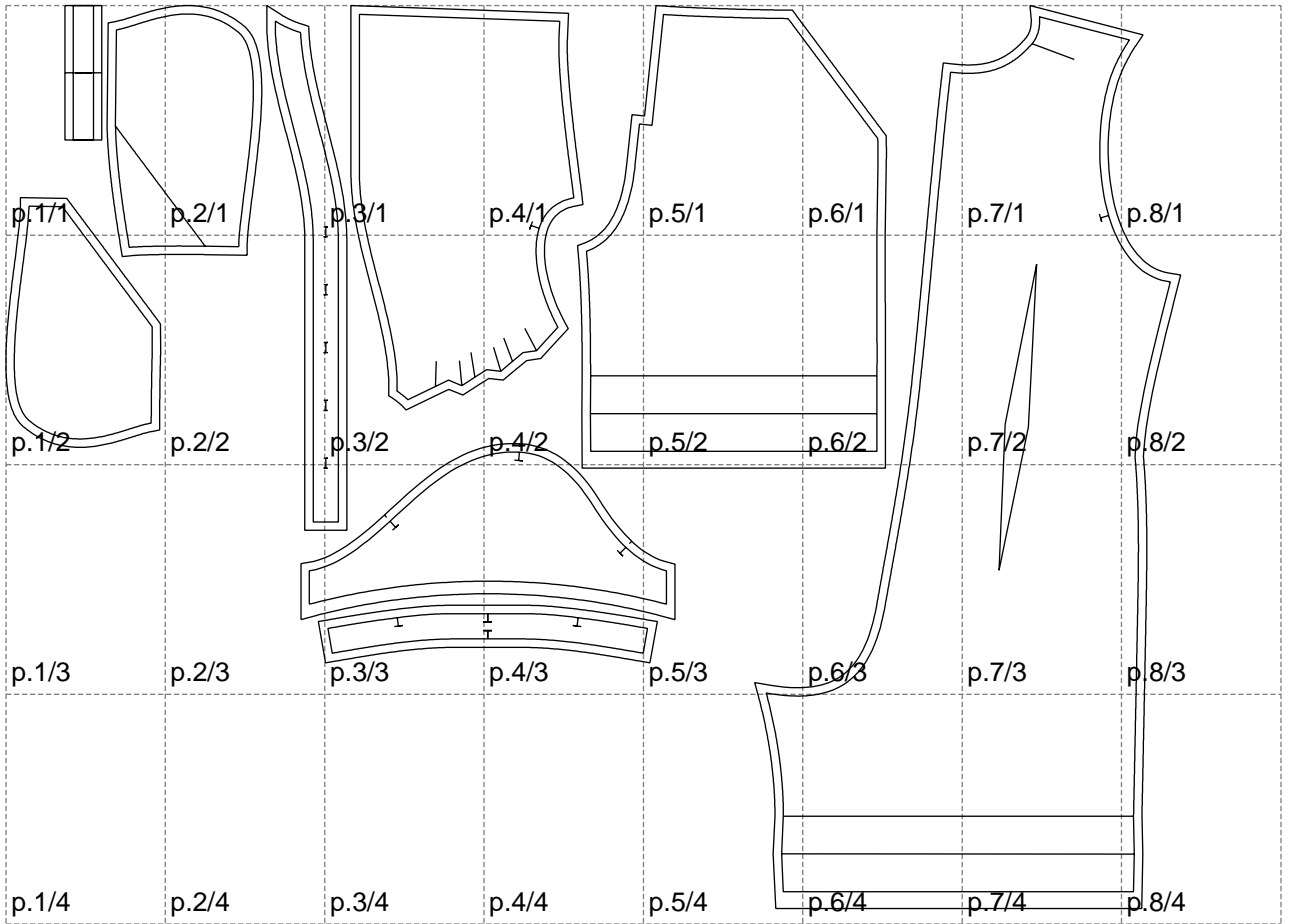

Not for print

Paper size: A4, size:1399.00 x1075.28 mm

# Example

size:1499.00 x1710.40 mm

Maneken =1 ver.0

rz\_1=170

rz\_16=104

rz\_17=88.9

rz\_18=84.4

rz\_19=112

rz\_20=109.3

---

. . . . .  
. . . . .  
. . . . .