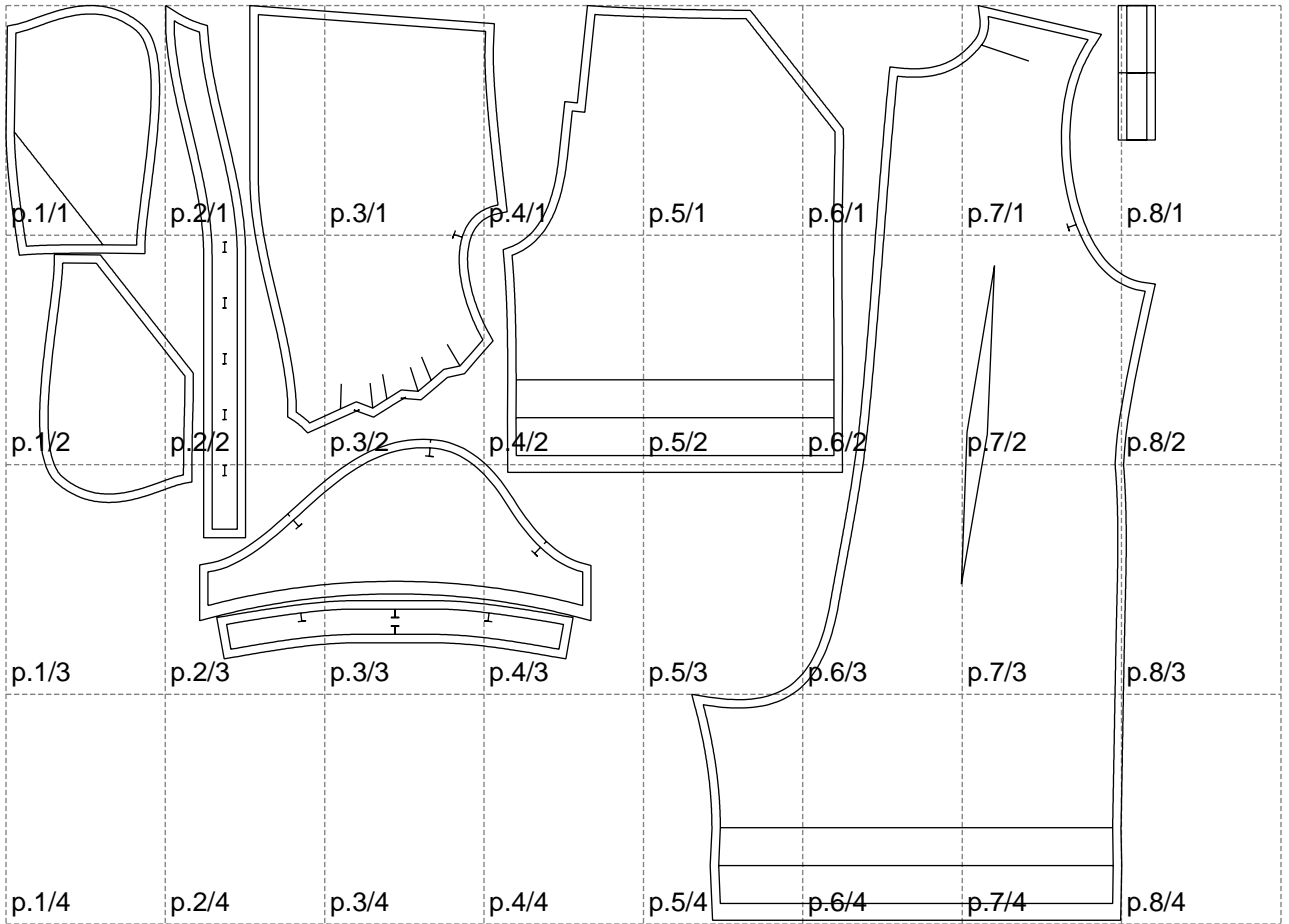

Not for print

Paper size: A4, size:1368.85 x1089.07 mm

# Example

size:1499.00 x1891.55 mm

Maneken =1 ver.0

rz\_1=170

rz\_16=116

rz\_17=100

rz\_18=98.8

rz\_19=124

rz\_20=121

---

. . . . .  
. . . . .  
. . . . .