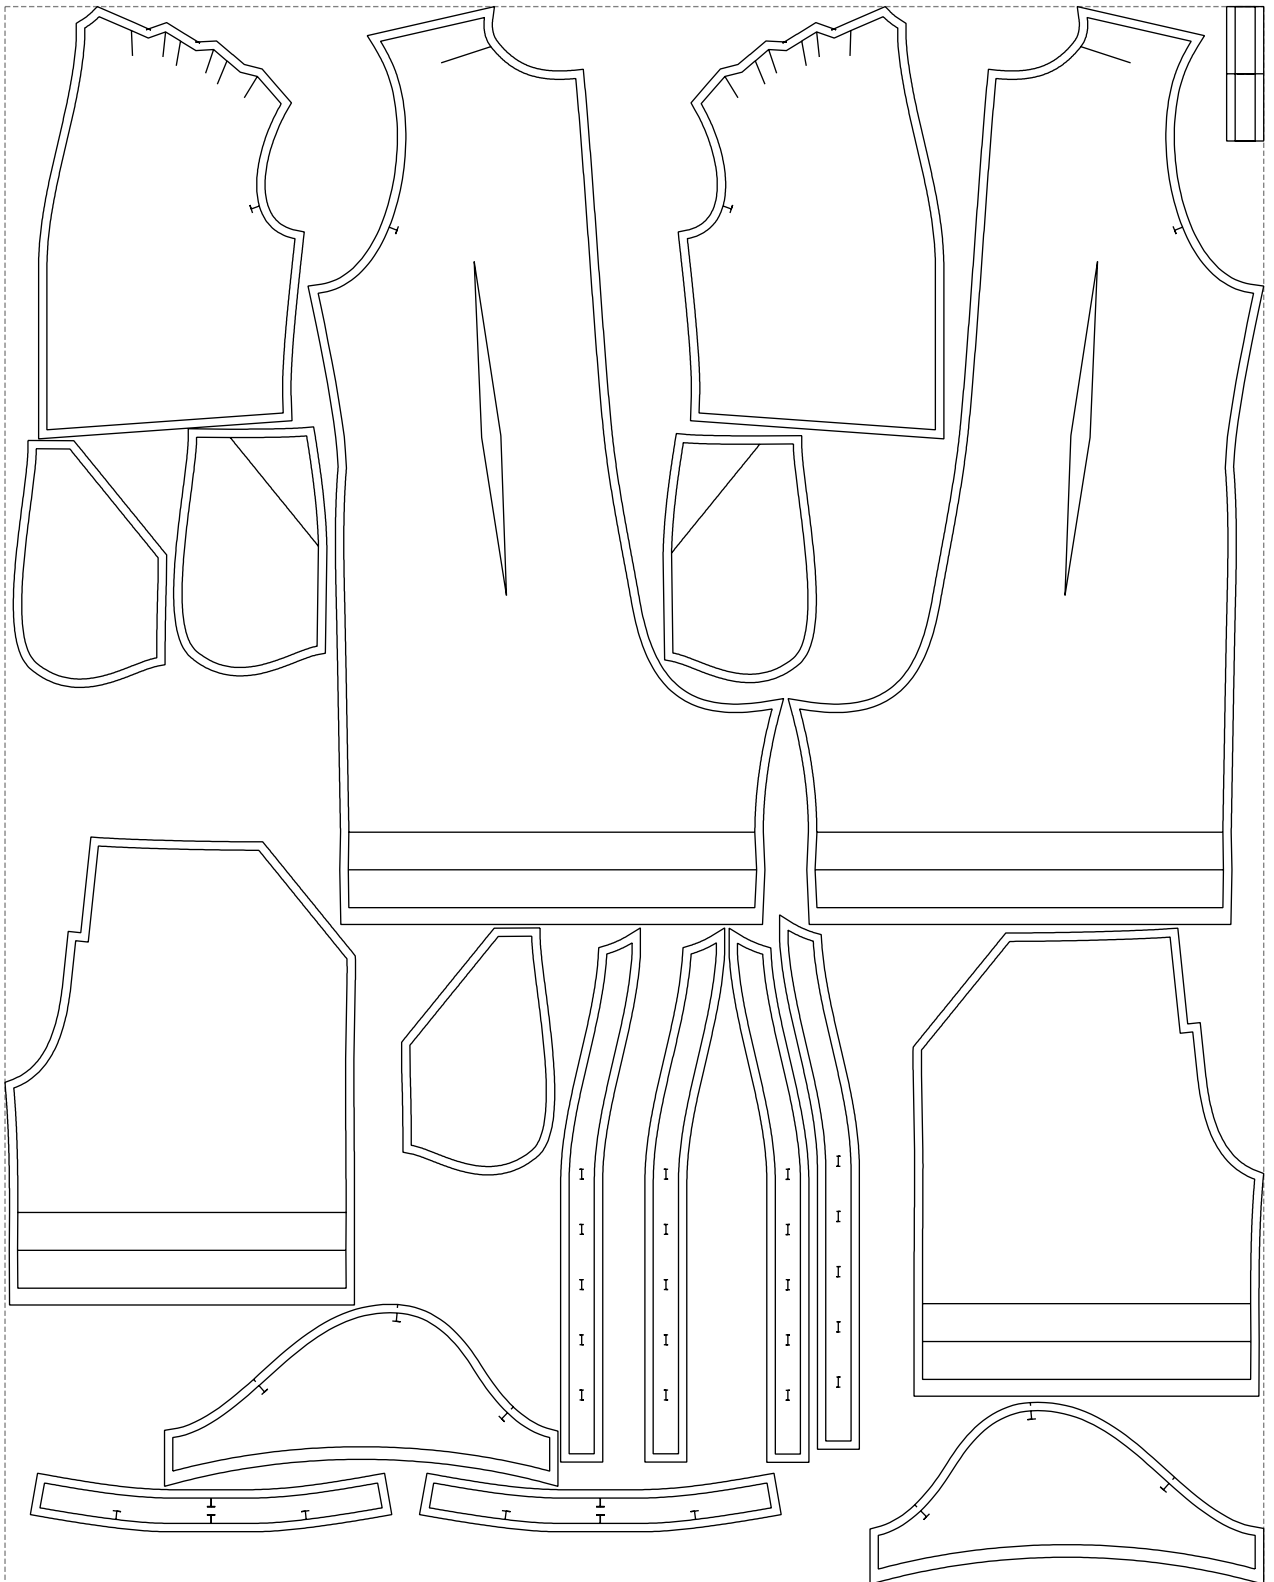

# Example

size:1499.00 x1879.28 mm

Maneken =1 ver.0

rz\_1=170

rz\_16=120

rz\_17=104

rz\_18=103.6

rz\_19=128