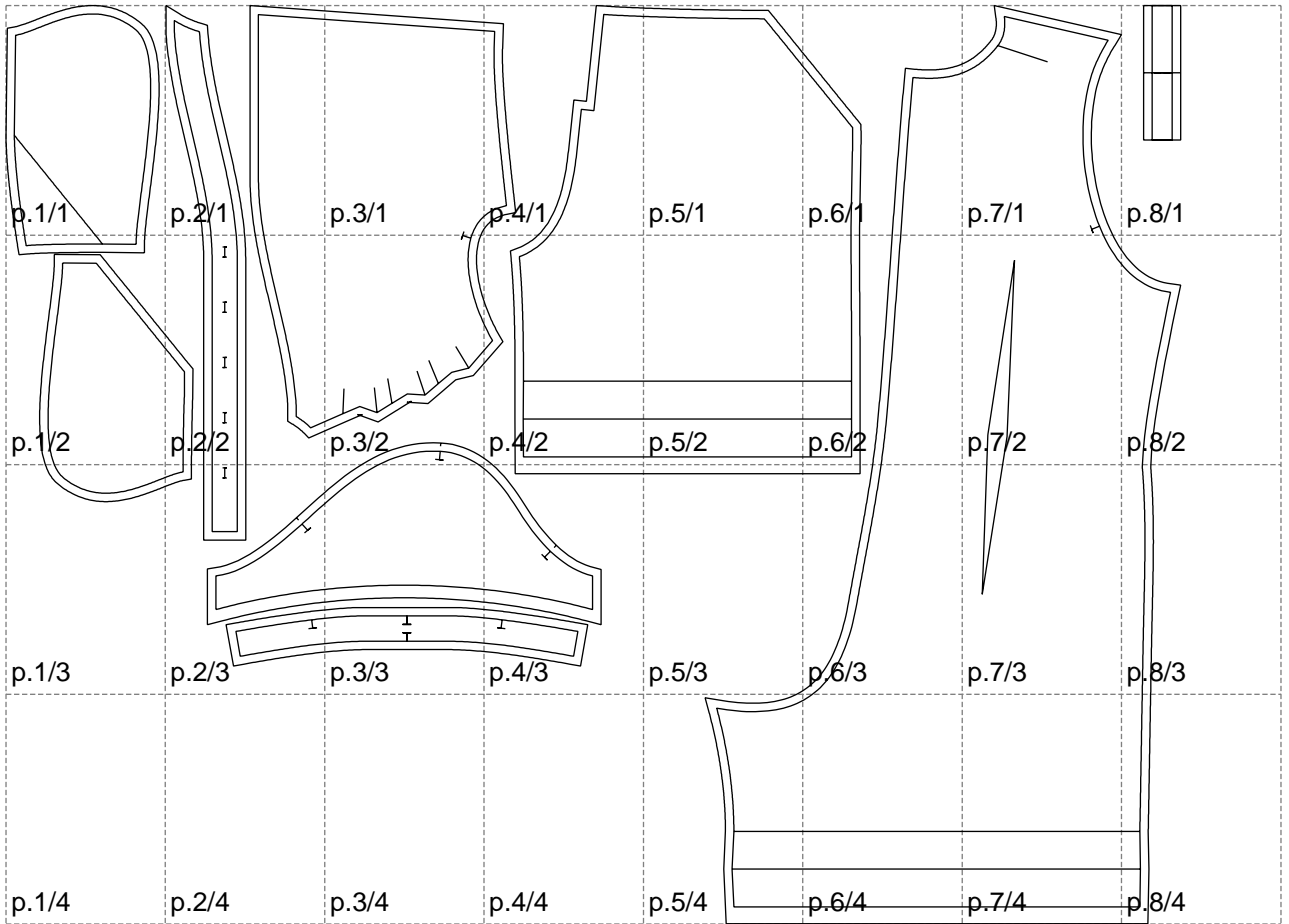

Not for print

Paper size: A4, size:1399.00 x1093.30 mm

# Example

size:1499.00 x1879.28 mm

Maneken =1 ver.0

rz\_1=170

rz\_16=120

rz\_17=104

rz\_18=103.6

rz\_19=128

rz\_20=125.1

---

. . . . .  
. . . . .  
. . . . .