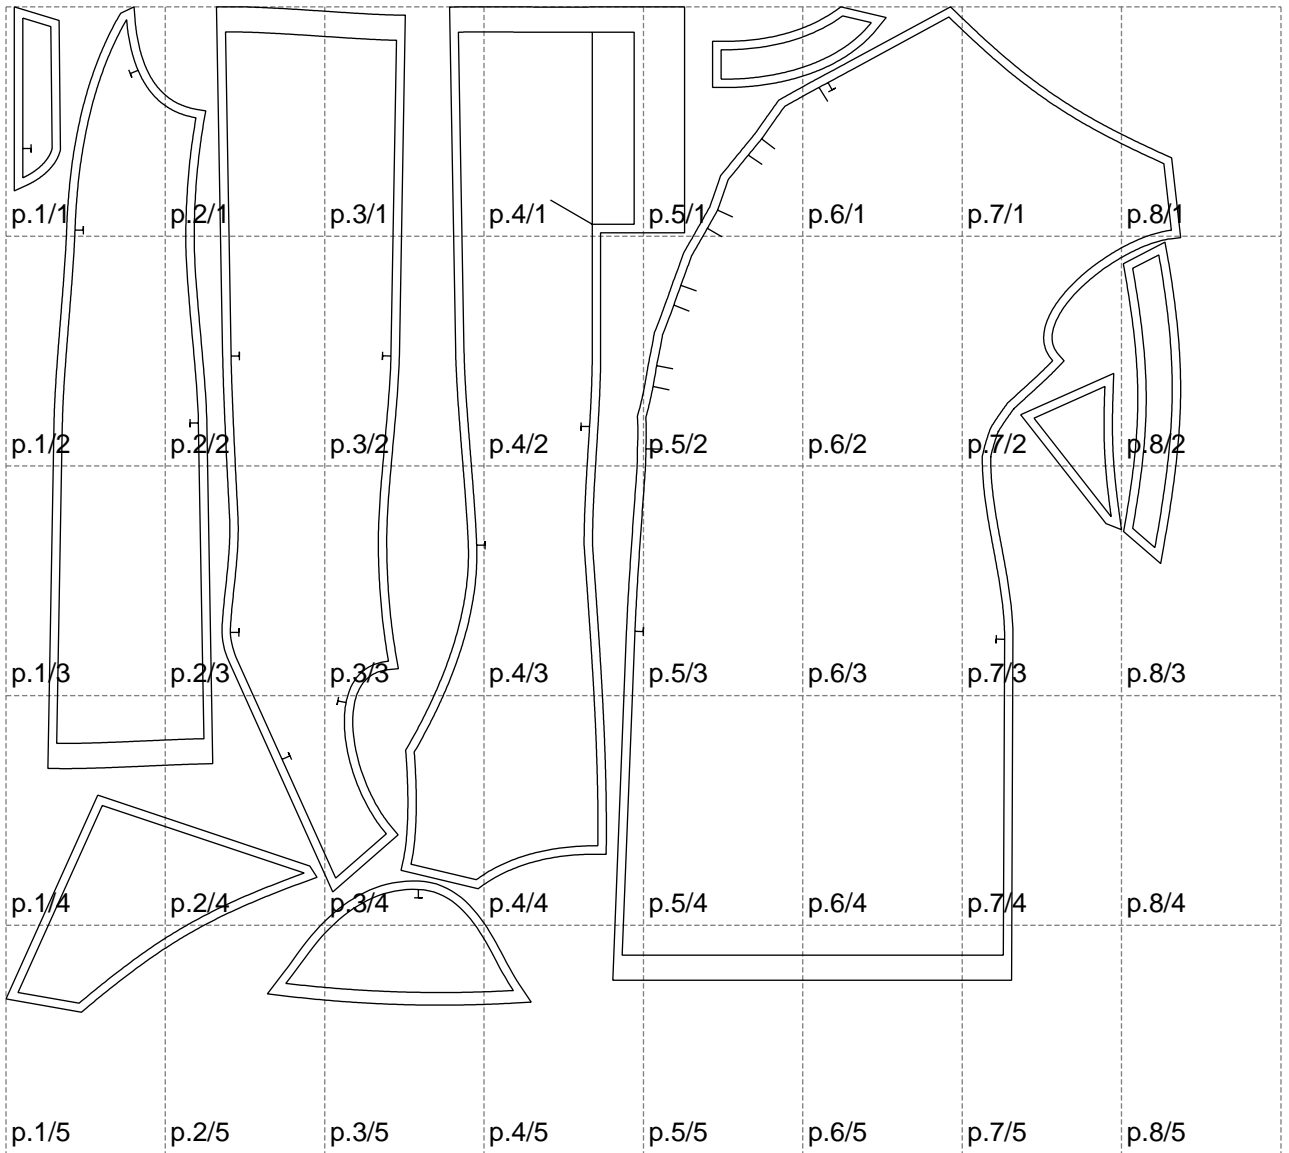

Not for print

Paper size: A4, size:1399.00 x1197.16 mm

# Example

size:1488.97 x1959.70 mm

Maneken =1 ver.0

rz\_1=170

rz\_16=116

rz\_17=100

rz\_18=98.8

rz\_19=124

rz\_20=121

---

. . . . .  
. . . . .  
. . . . .