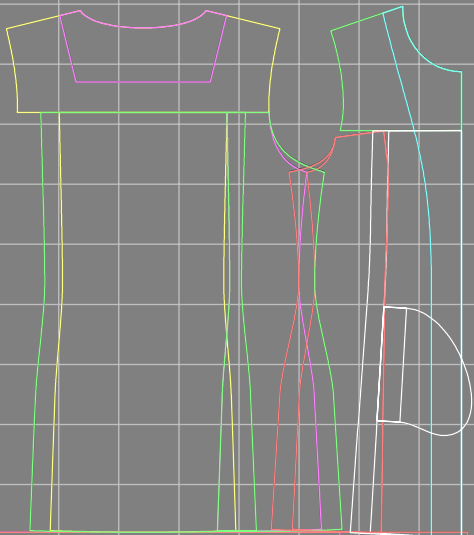

Not for print

Paper size: A4, size:1422.93 x3230.12 mm

# Example

size:1347.84 x179.32 mm

Maneken =1 ver.0

rz\_1=170

rz\_16=92

rz\_17=78.8

rz\_18=71.8

rz\_19=100

rz\_20=98.1

---

. . . . .  
. . . . .  
. . . . .