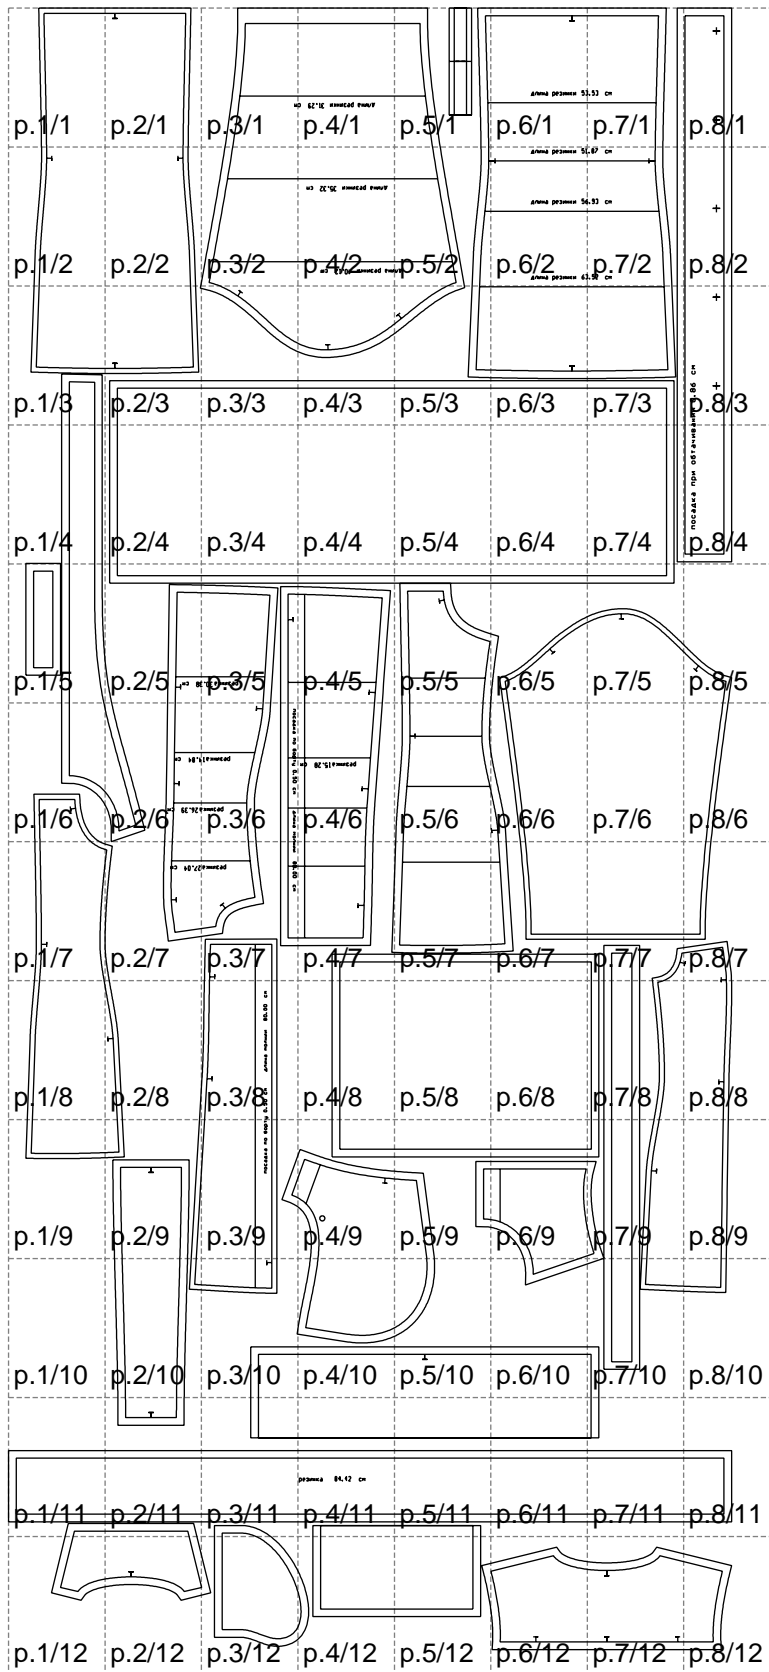

Not for print

Paper size: A4, size:1422.93 x3230.12 mm

# Example

size:1347.84 x179.32 mm

Maneken =1 ver.0

rz\_1=170

rz\_16=92

rz\_17=78.8

rz\_18=71.8

rz\_19=100

rz\_20=98.1

---

. . . . .  
. . . . .  
. . . . .