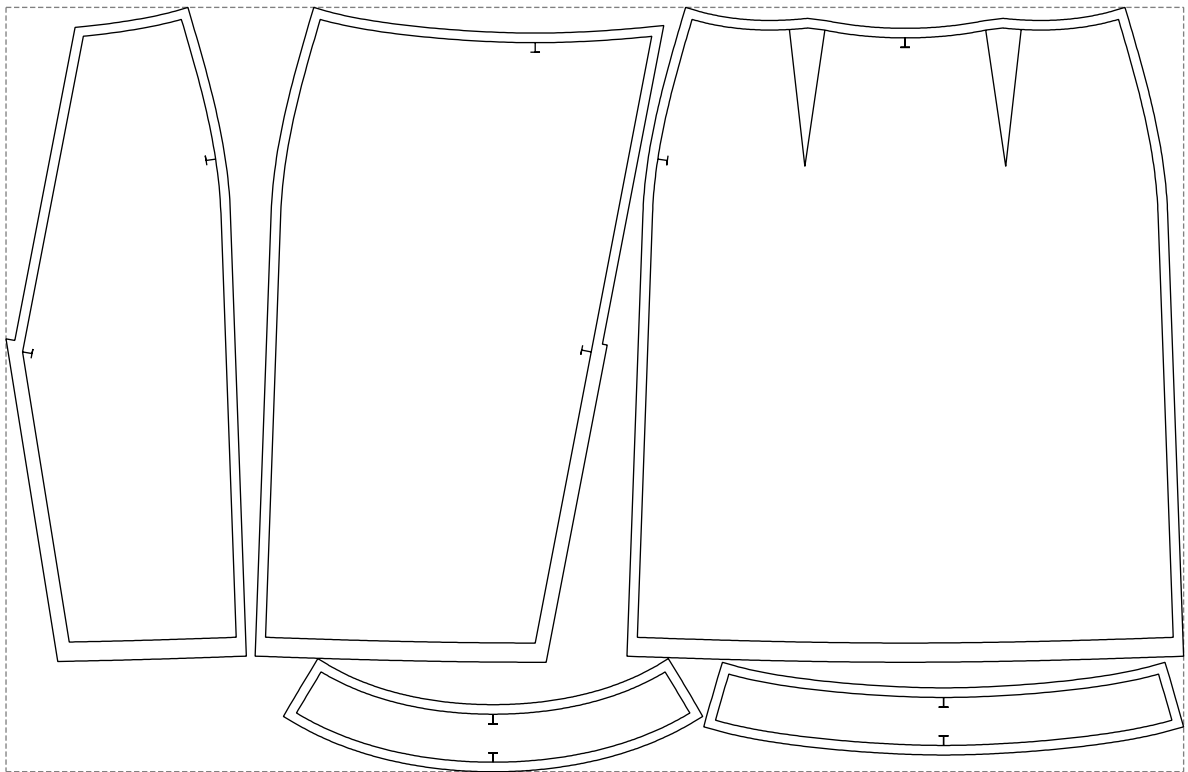

Not for print

Paper size: A4, size:1399.00 x1438.50 mm

# Example

size:1227.18 x796.62 mm

Maneken =1 ver.0

rz\_1=170

rz\_16=96

rz\_17=82

rz\_18=76

rz\_19=104

rz\_20=101.8

---

. . . . .  
. . . . .  
. . . . .