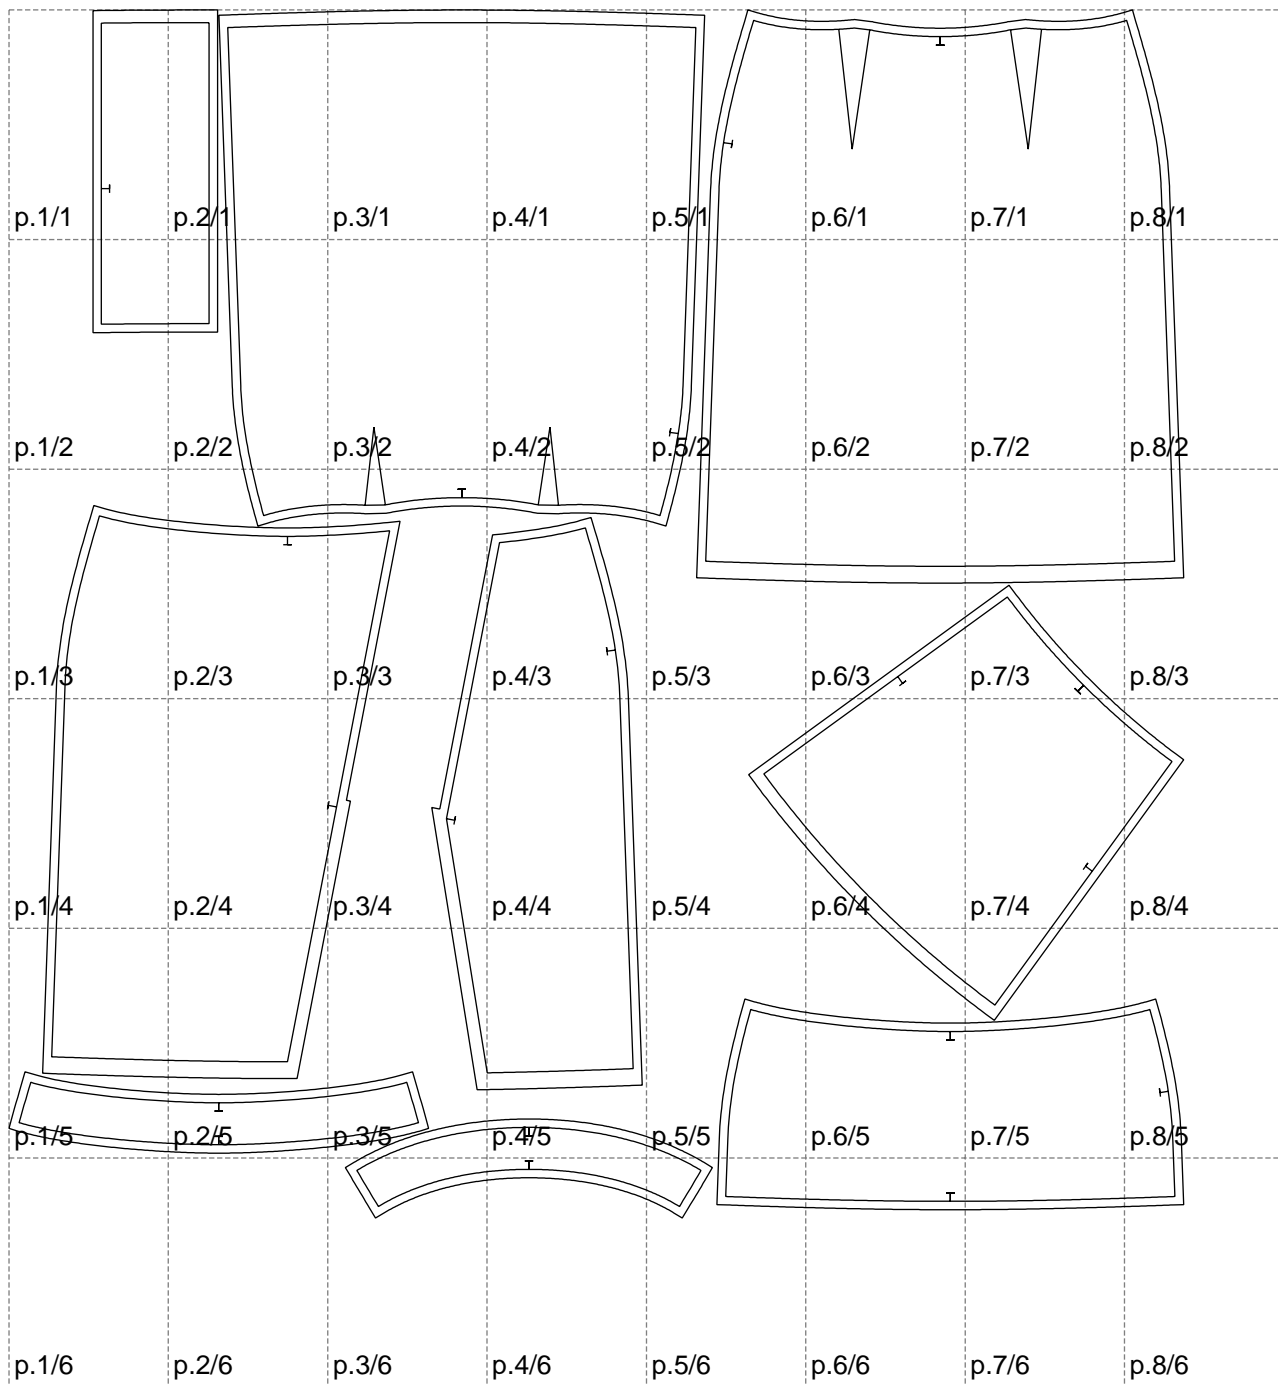

Not for print

Paper size: A4, size:1399.00 x1438.50 mm

# Example

size:1227.18 x796.62 mm

Maneken =1 ver.0

rz\_1=170

rz\_16=96

rz\_17=82

rz\_18=76

rz\_19=104

rz\_20=101.8

---

. . . . .  
. . . . .  
. . . . .