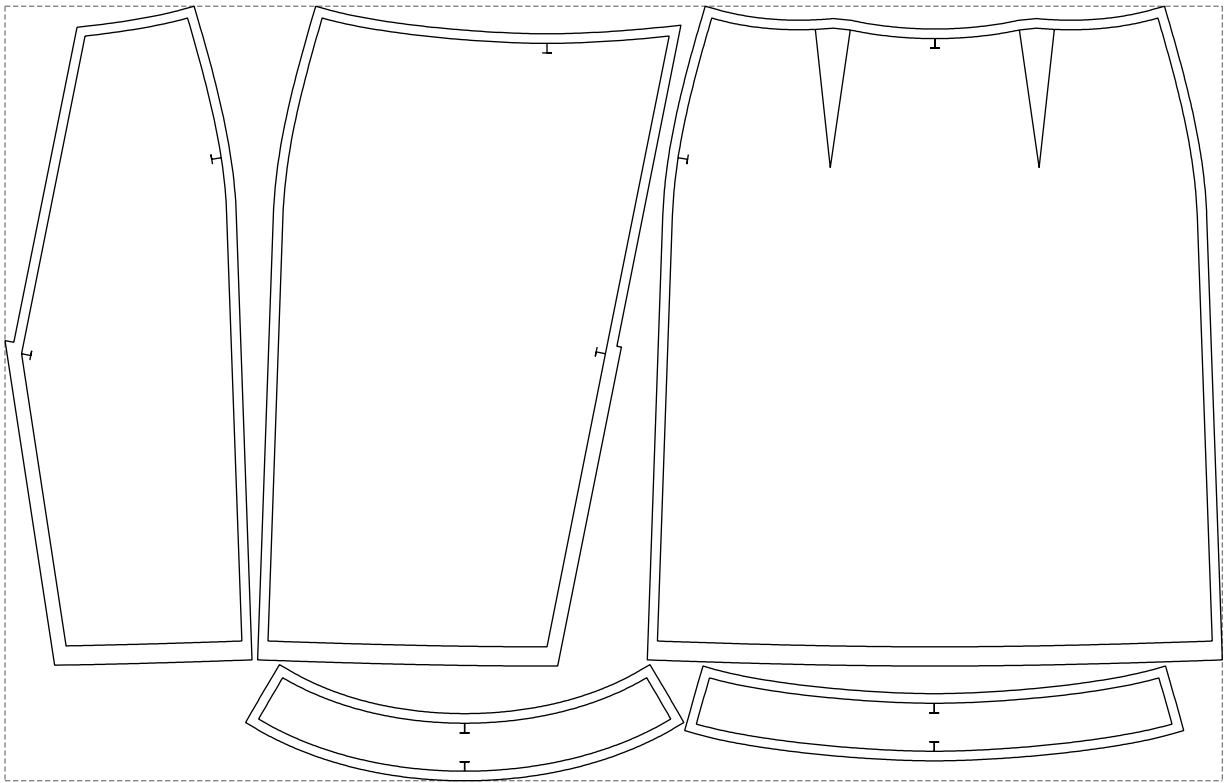

# Example

size:1268.74 x807.39 mm

Maneken =1 ver.0

rz\_1=170

rz\_16=100

rz\_17=85.4

rz\_18=80.2

rz\_19=108

rz\_20=105.4

---

. . . . .  
. . . . .  
. . . . .