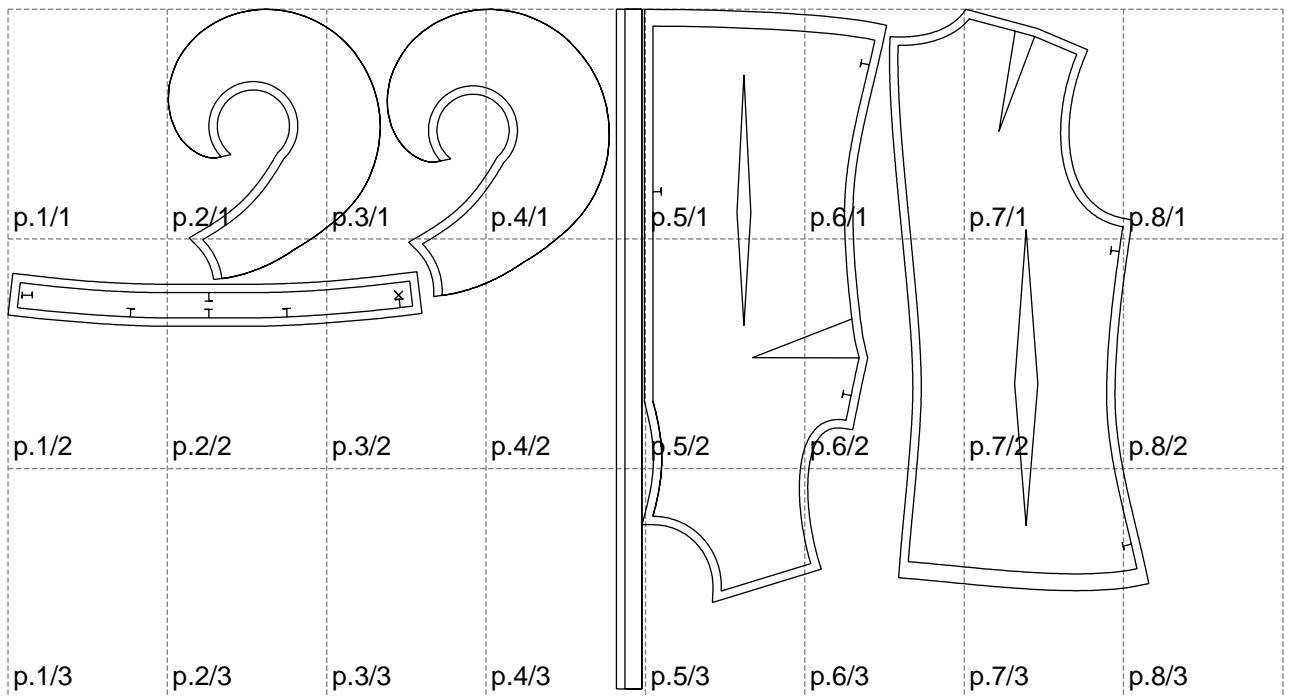

Not for print

Paper size: A4, size:1358.74 x809.14 mm

# Example

size:1499.00 x1073.48 mm

Maneken =1 ver.0

rz\_1=170

rz\_16=96

rz\_17=82

rz\_18=76

rz\_19=104

rz\_20=101.8

---

. . . . .  
. . . . .  
. . . . .