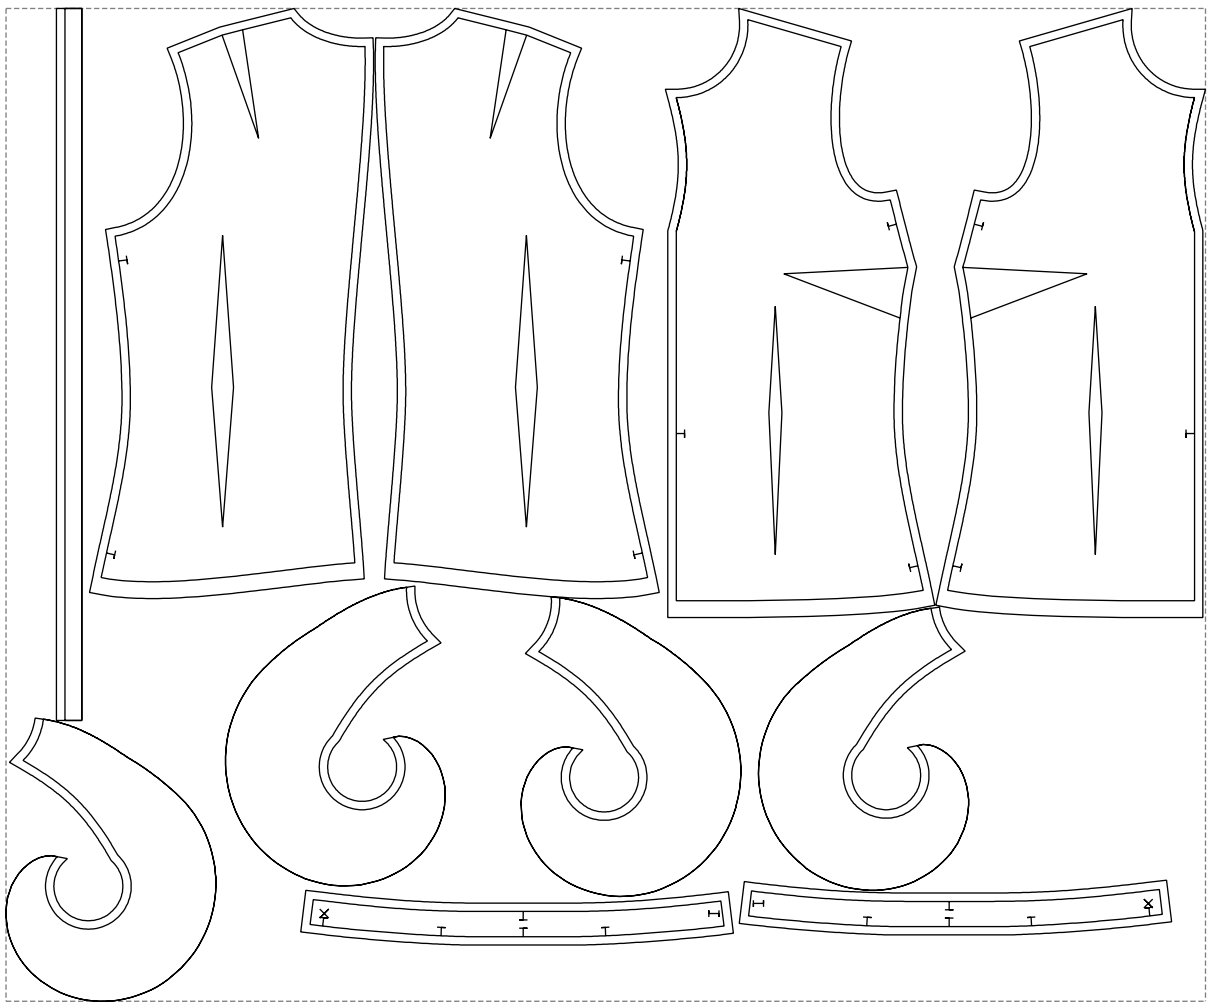

Not for print

Paper size: A4, size:1228.23 x848.33 mm

# Example

size:1428.50 x1182.75 mm

Maneken =1 ver.0

rz\_1=170

rz\_16=108

rz\_17=92.5

rz\_18=89.2

rz\_19=116