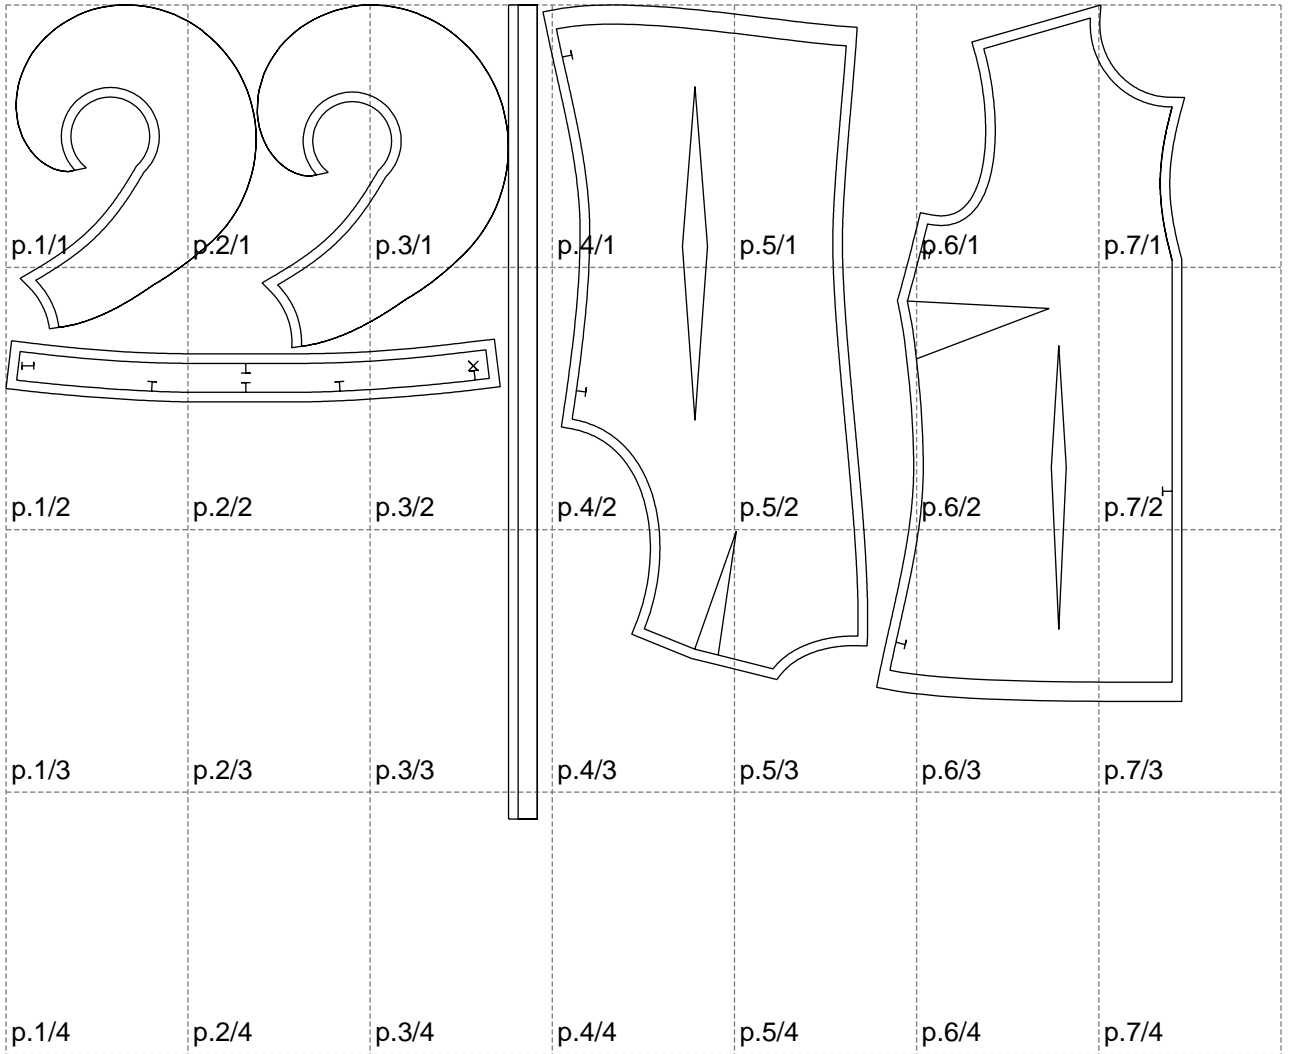

Not for print

Paper size: A4, size:1228.23 x848.33 mm

# Example

size:1428.50 x1182.75 mm

Maneken =1 ver.0

rz\_1=170

rz\_16=108

rz\_17=92.5

rz\_18=89.2

rz\_19=116

rz\_20=113

---

. . . . .  
. . . . .  
. . . . .