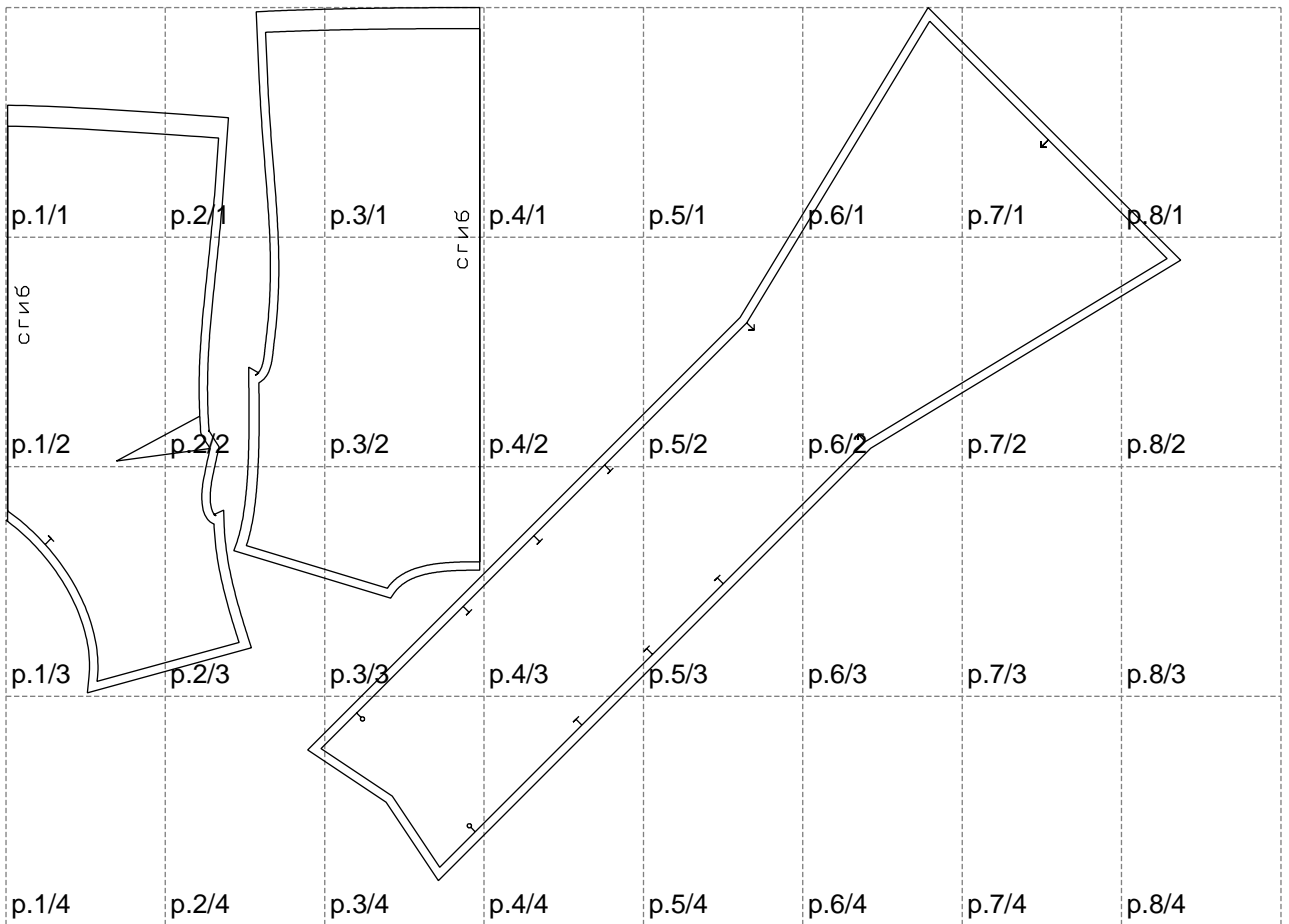

Not for print

Paper size: A4, size:1399.00 x1039.55 mm

# Example

size:1438.67 x1039.55 mm

Maneken =1 ver.0

rz\_1=170

rz\_16=88

rz\_17=75.6

rz\_18=67.6

rz\_19=96

rz\_20=94.6

---

. . . . .  
. . . . .  
. . . . .