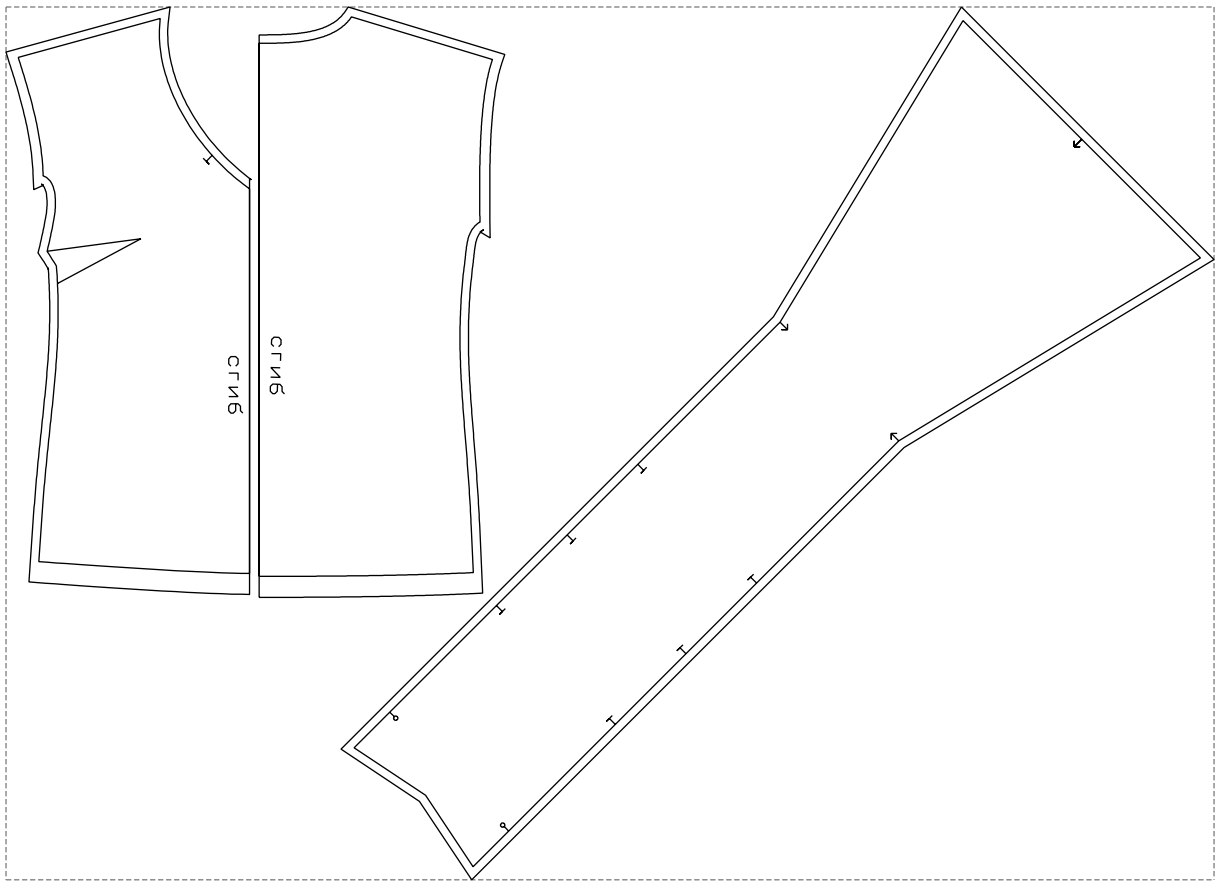

Not for print

Paper size: A4, size:1399.00 x1039.55 mm

# Example

size:1438.67 x1039.55 mm

Maneken =1 ver.0

rz\_1=170

rz\_16=88

rz\_17=75.6

rz\_18=67.6

rz\_19=96

rz\_20=94.6

---

. . . . .  
. . . . .  
. . . . .