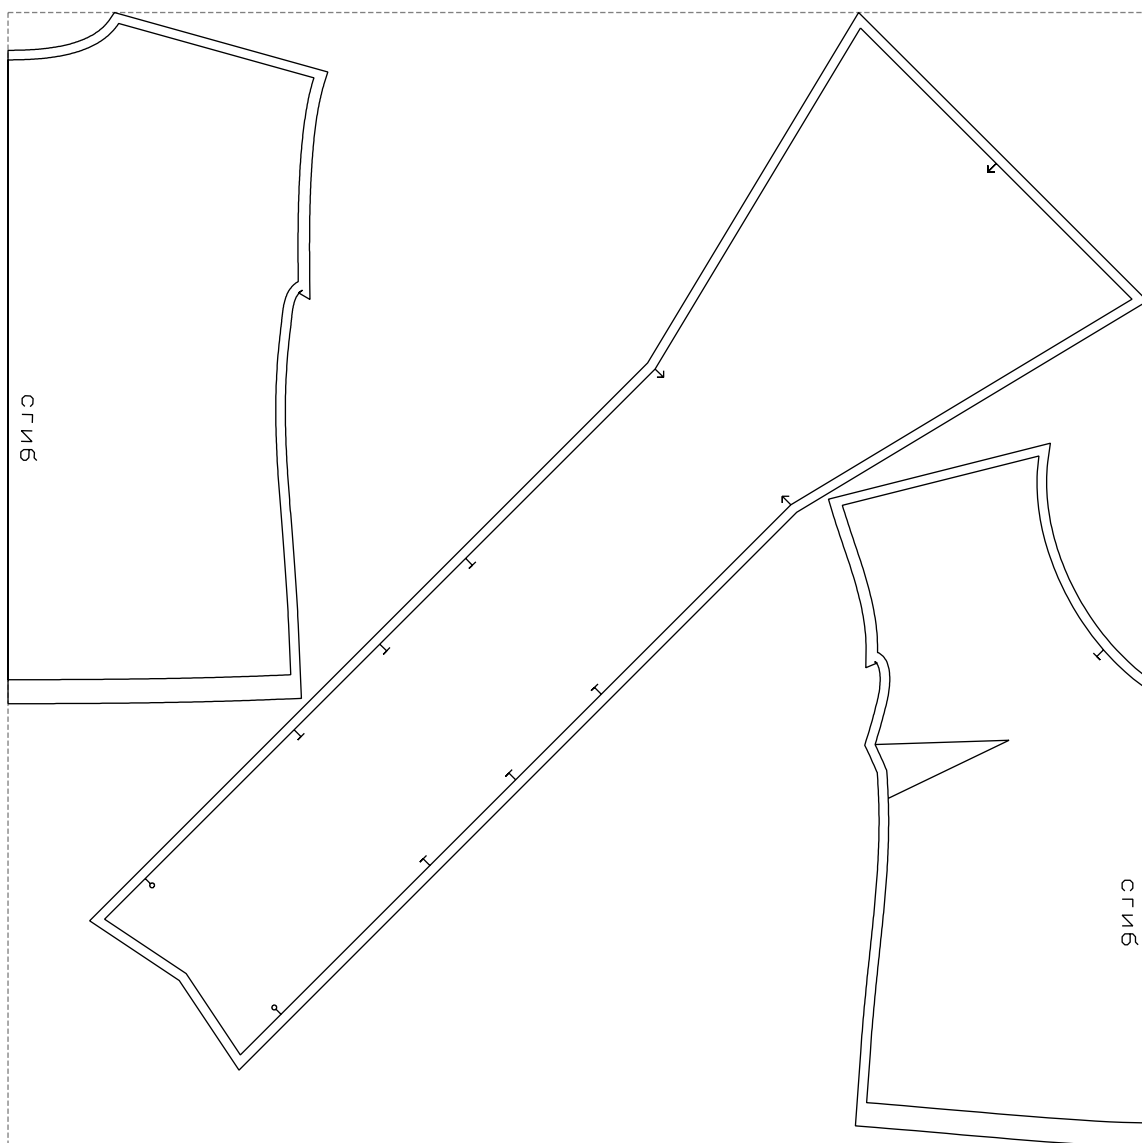

Not for print

Paper size: A4, size:1177.85 x1182.34 mm

# Example

size:1187.51 x1182.34 mm

Maneken =1 ver.0

rz\_1=170

rz\_16=104

rz\_17=88.9

rz\_18=84.4

rz\_19=112

rz\_20=109.3

---

. . . . .  
. . . . .  
. . . . .