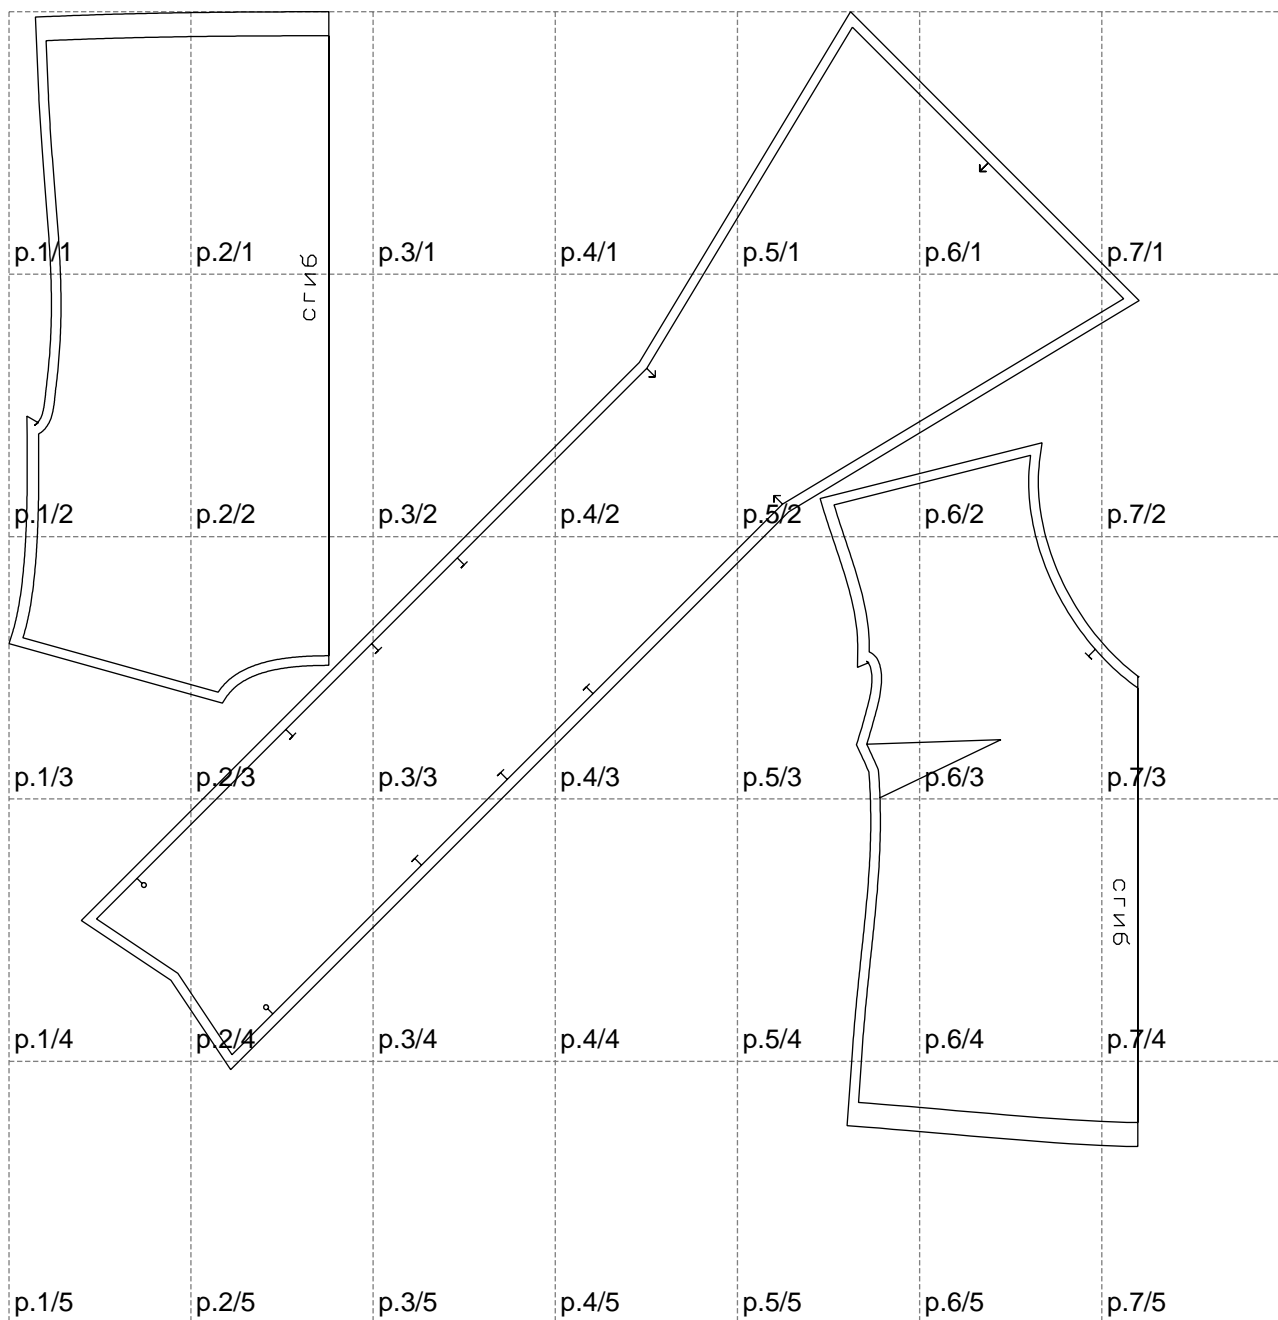

Not for print

Paper size: A4, size:1177.85 x1182.34 mm

# Example

size:1187.51 x1182.34 mm

Maneken =1 ver.0

rz\_1=170

rz\_16=104

rz\_17=88.9

rz\_18=84.4

rz\_19=112

rz\_20=109.3

---

. . . . .  
. . . . .  
. . . . .