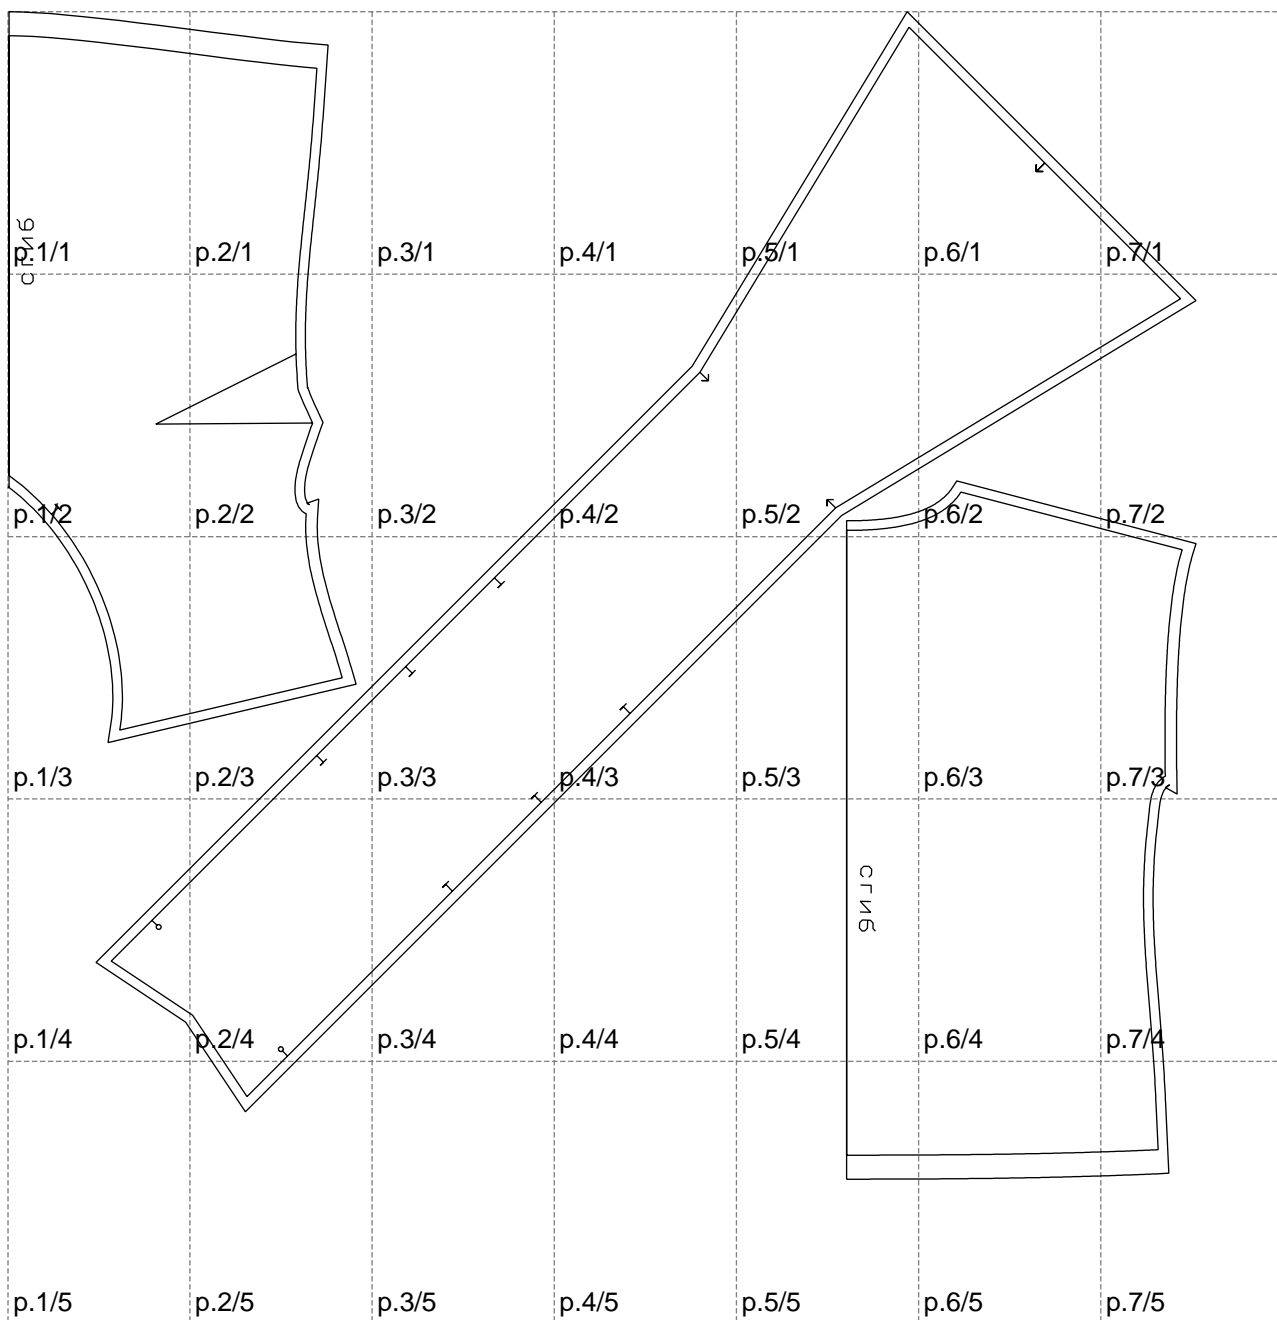

Not for print

Paper size: A4, size:1238.04 x1216.35 mm

Example

size:1297.90 x1216.35 mm

Maneken =1 ver.0

rz_1=170

rz_16=116

rz_17=100

rz_18=98.8

rz_19=124

rz_20=121

.
.
.