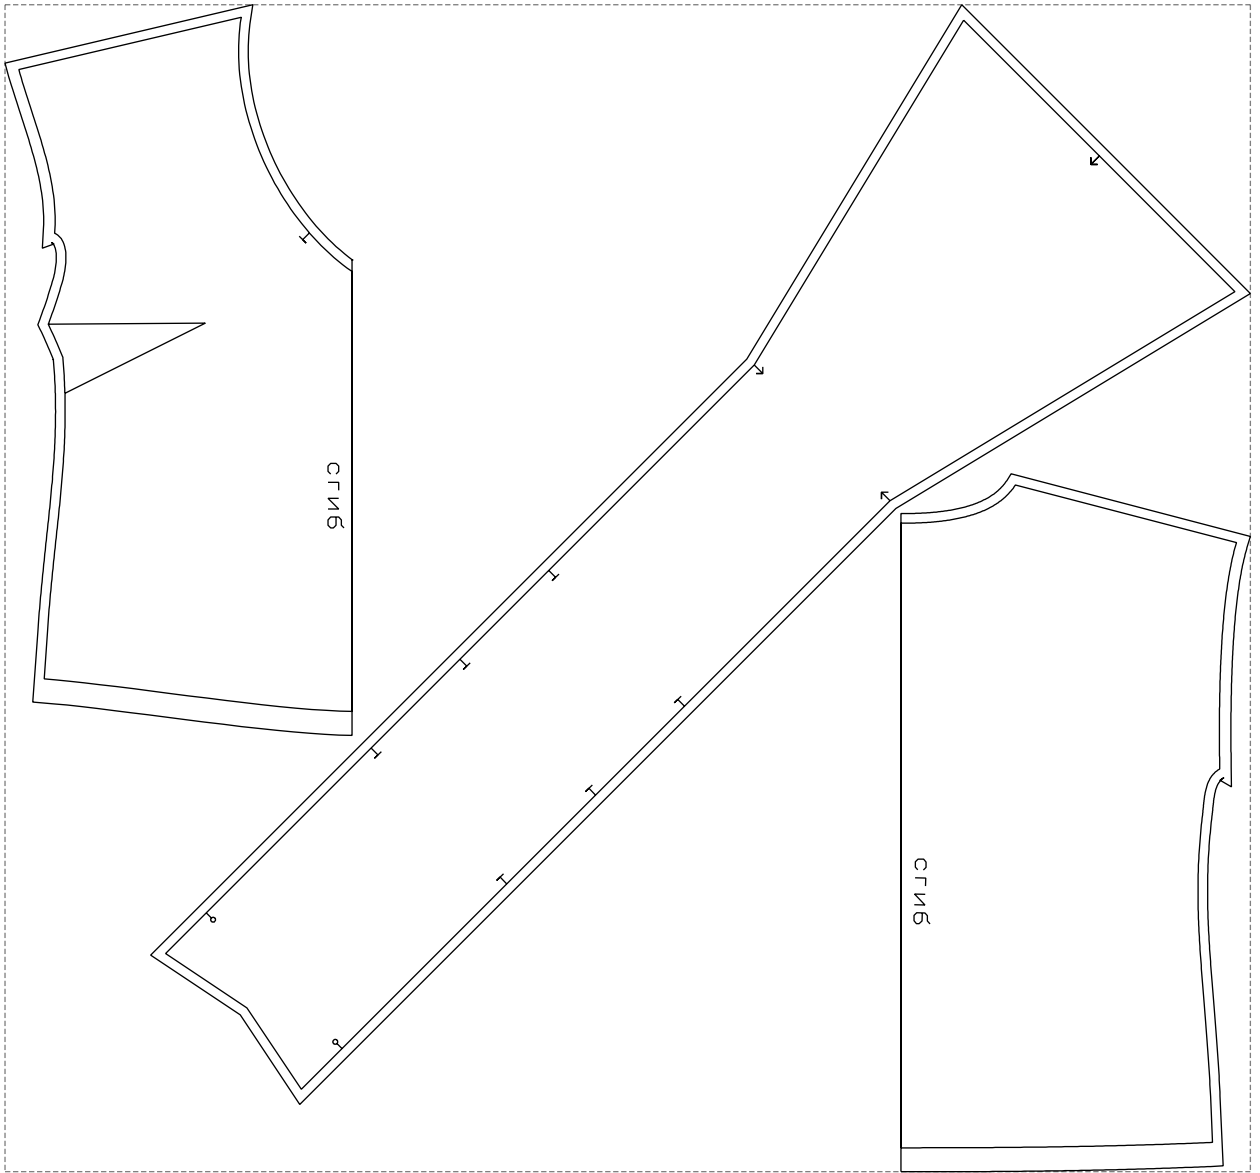

Not for print

Paper size: A4, size:1238.04 x1216.35 mm

Example

size:1297.90 x1216.35 mm

Maneken =1 ver.0

rz_1=170

rz_16=116

rz_17=100

rz_18=98.8

rz_19=124

rz_20=121

.
.
.