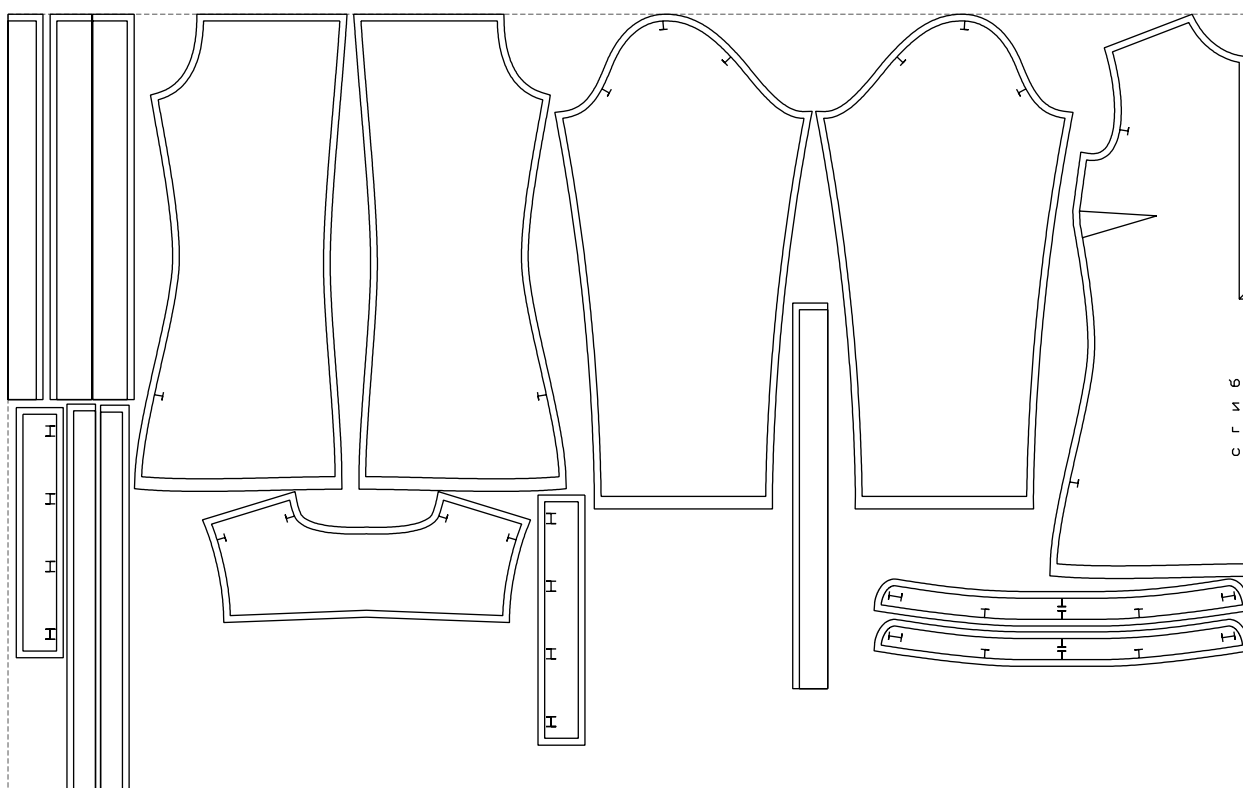

Not for print

Paper size: A4, size:1388.98 x672.11 mm

# Example

size:1478.90 x925.02 mm

Maneken =1 ver.0

rz\_1=170

rz\_16=88

rz\_17=75.6

rz\_18=67.6

rz\_19=96

rz\_20=94.6

---

. . . . .  
. . . . .  
. . . . .