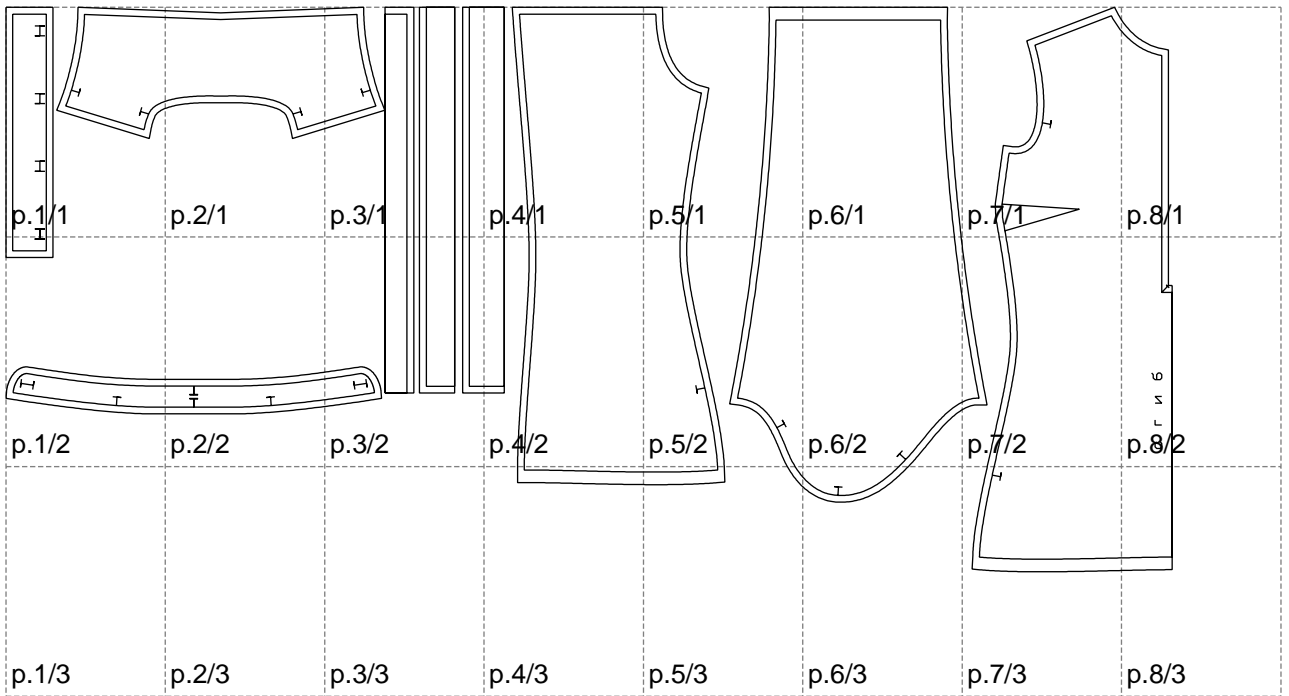

Not for print

Paper size: A4, size:1388.98 x672.11 mm

# Example

size:1478.90 x925.02 mm

Maneken =1 ver.0

rz\_1=170

rz\_16=88

rz\_17=75.6

rz\_18=67.6

rz\_19=96

rz\_20=94.6

---

. . . . .  
. . . . .  
. . . . .