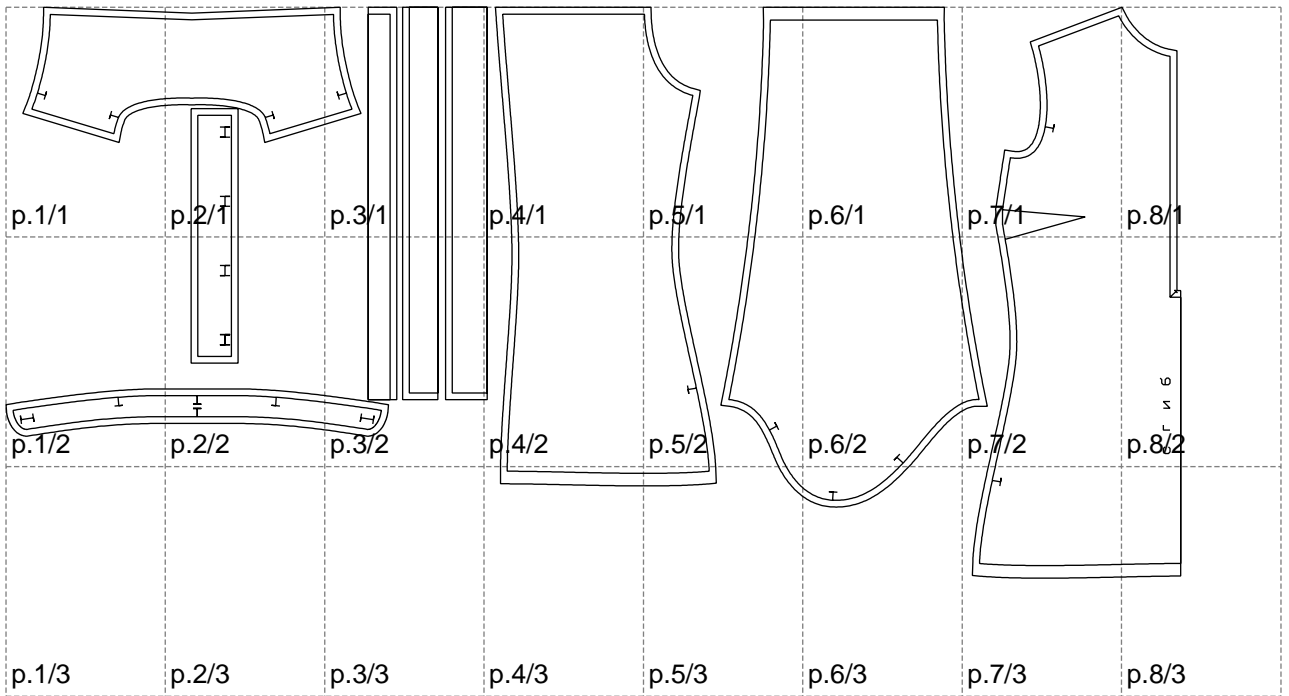

Not for print

Paper size: A4, size:1399.00 x679.70 mm

# Example

size:1468.80 x1035.94 mm

Maneken =1 ver.0

rz\_1=170

rz\_16=92

rz\_17=78.8

rz\_18=71.8

rz\_19=100

rz\_20=98.1

---

. . . . .  
. . . . .  
. . . . .