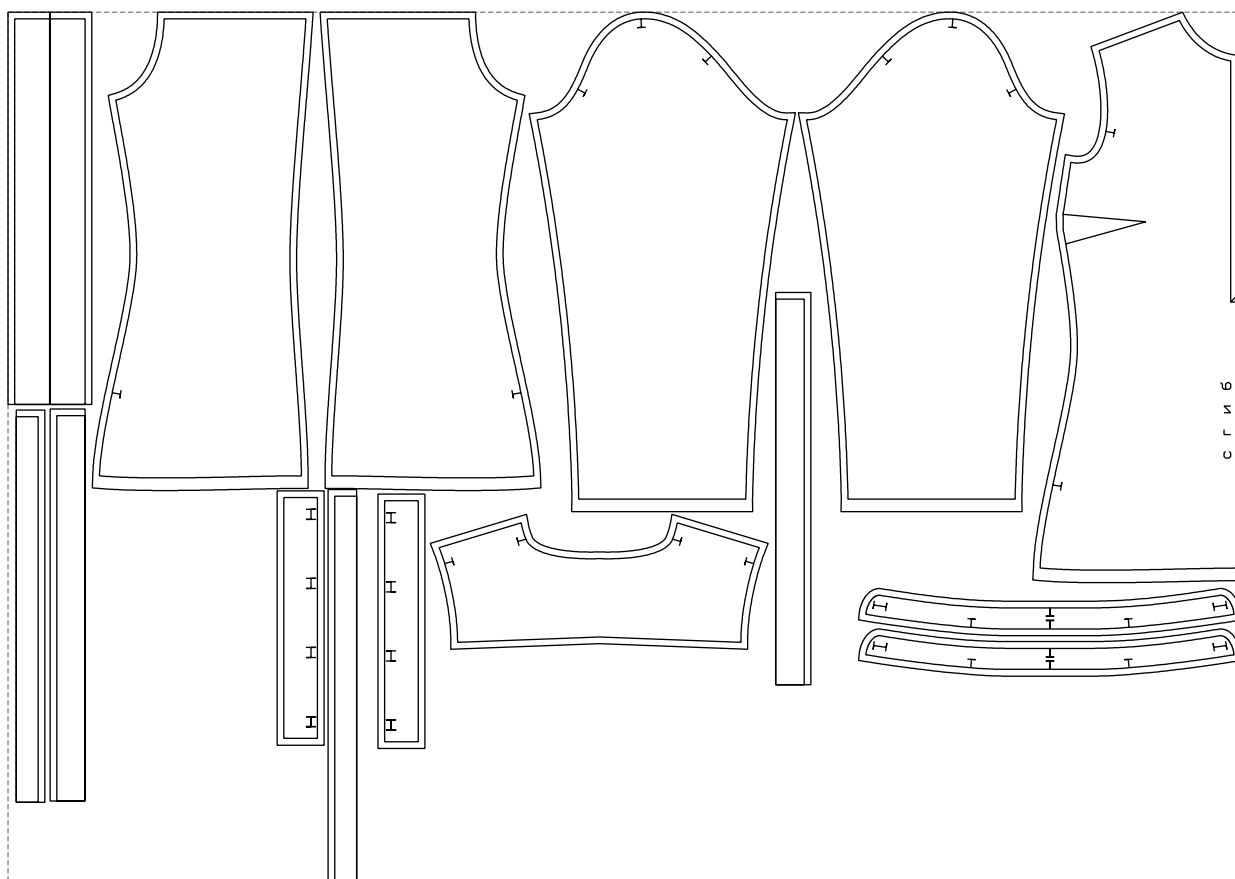

Not for print

Paper size: A4, size:1399.00 x679.70 mm

# Example

size:1468.80 x1035.94 mm

Maneken =1 ver.0

rz\_1=170

rz\_16=92

rz\_17=78.8

rz\_18=71.8

rz\_19=100

rz\_20=98.1

---

. . . . .  
. . . . .  
. . . . .