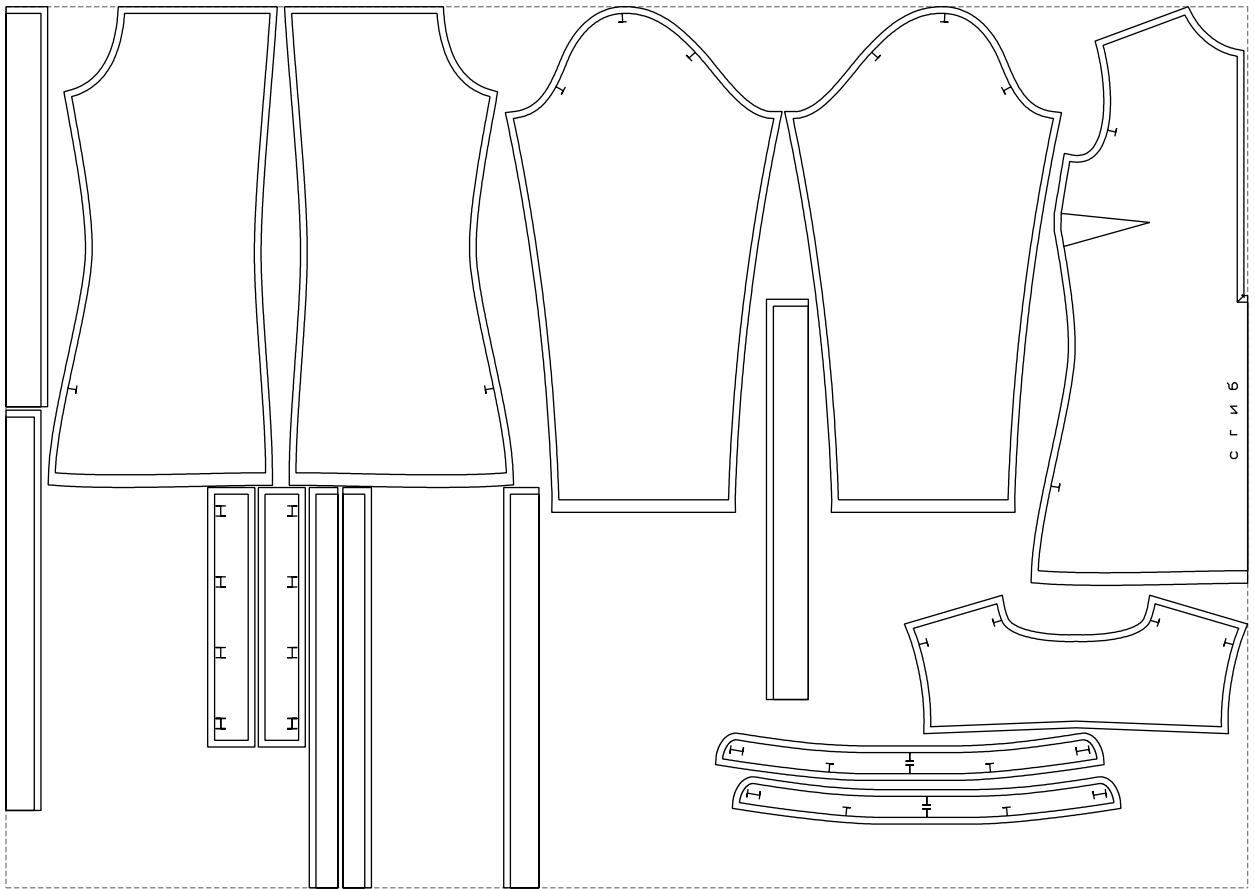

Not for print

Paper size: A4, size:1399.00 x689.31 mm

# Example

size:1478.90 x1049.59 mm

Maneken =1 ver.0

rz\_1=170

rz\_16=96

rz\_17=82

rz\_18=76

rz\_19=104

rz\_20=101.8

---

. . . . .  
. . . . .  
. . . . .