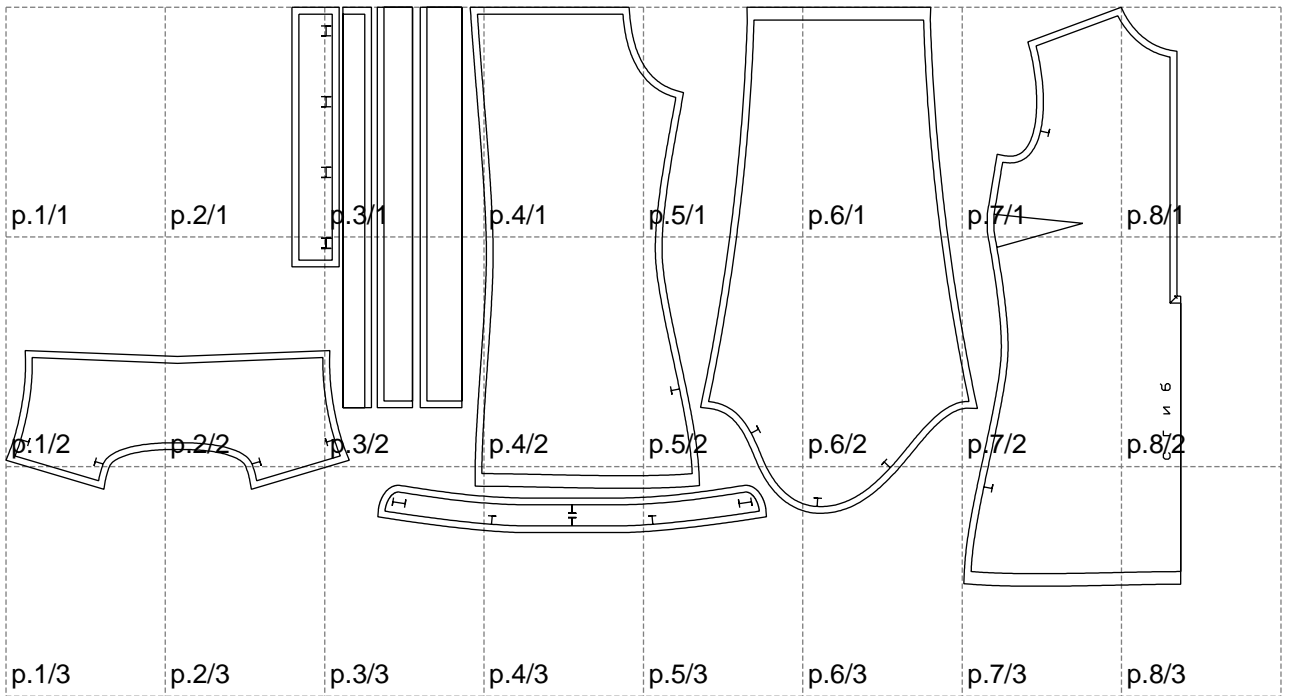

Not for print

Paper size: A4, size:1399.00 x689.31 mm

# Example

size:1478.90 x1049.59 mm

Maneken =1 ver.0

rz\_1=170

rz\_16=96

rz\_17=82

rz\_18=76

rz\_19=104

rz\_20=101.8

---

. . . . .  
. . . . .  
. . . . .