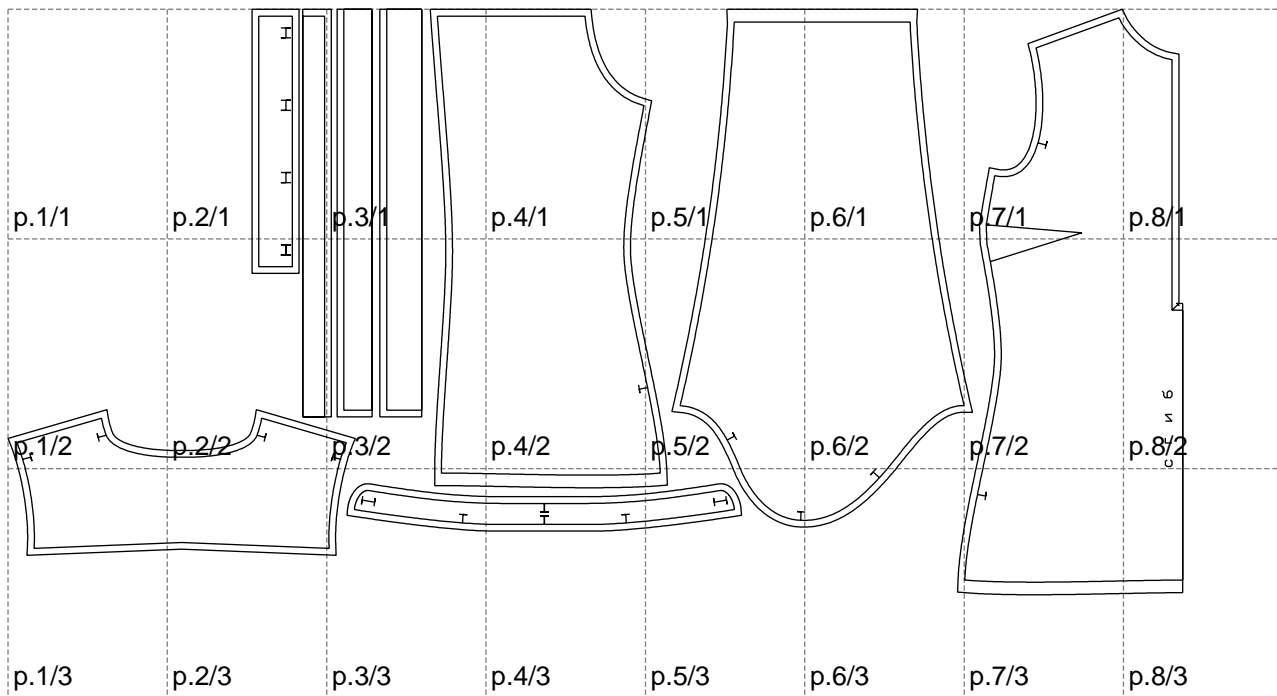

Not for print

Paper size: A4, size:1399.00 x697.05 mm

Maneken =1 ver.0

rz\_1=170

rz\_16=100

rz\_17=85.4

rz\_18=80.2

rz\_19=108

rz\_20=105.4

---

. . . . .  
. . . . .  
. . . . .