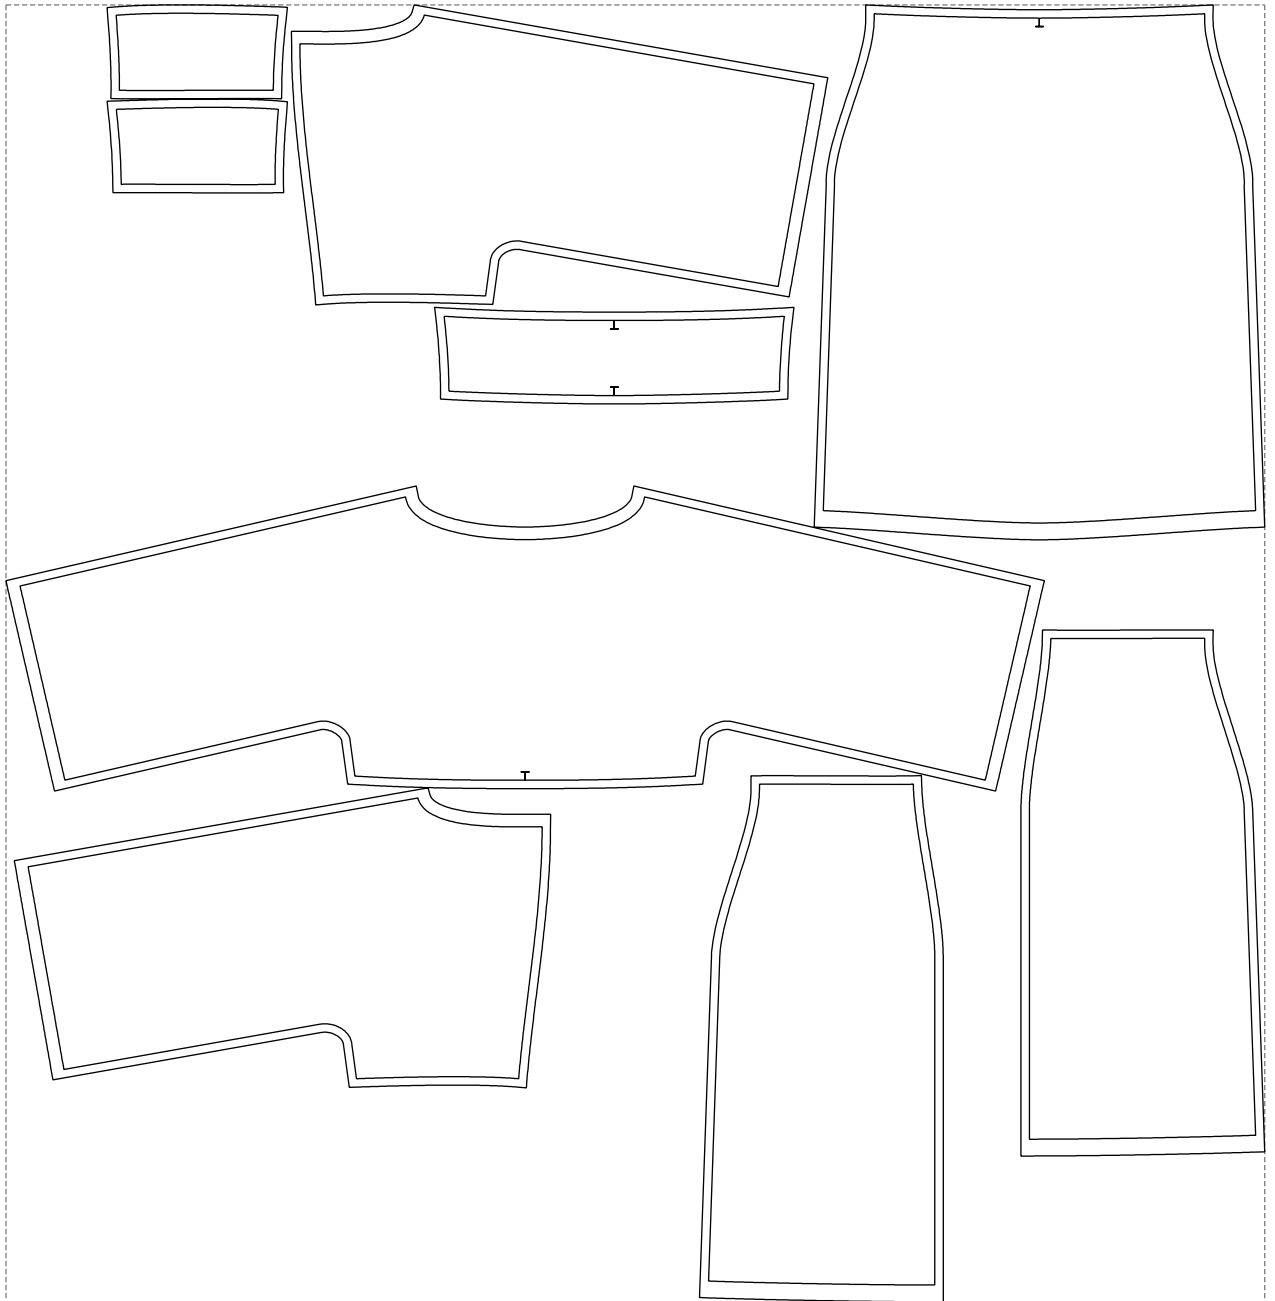

Not for print

Paper size: A4, size:1399.00 x1282.01 mm

# Example

size:1499.00 x1544.85 mm

Maneken =1 ver.0

rz\_1=170

rz\_16=96

rz\_17=82

rz\_18=76

rz\_19=104

rz\_20=101.8

---

. . . . .  
. . . . .  
. . . . .