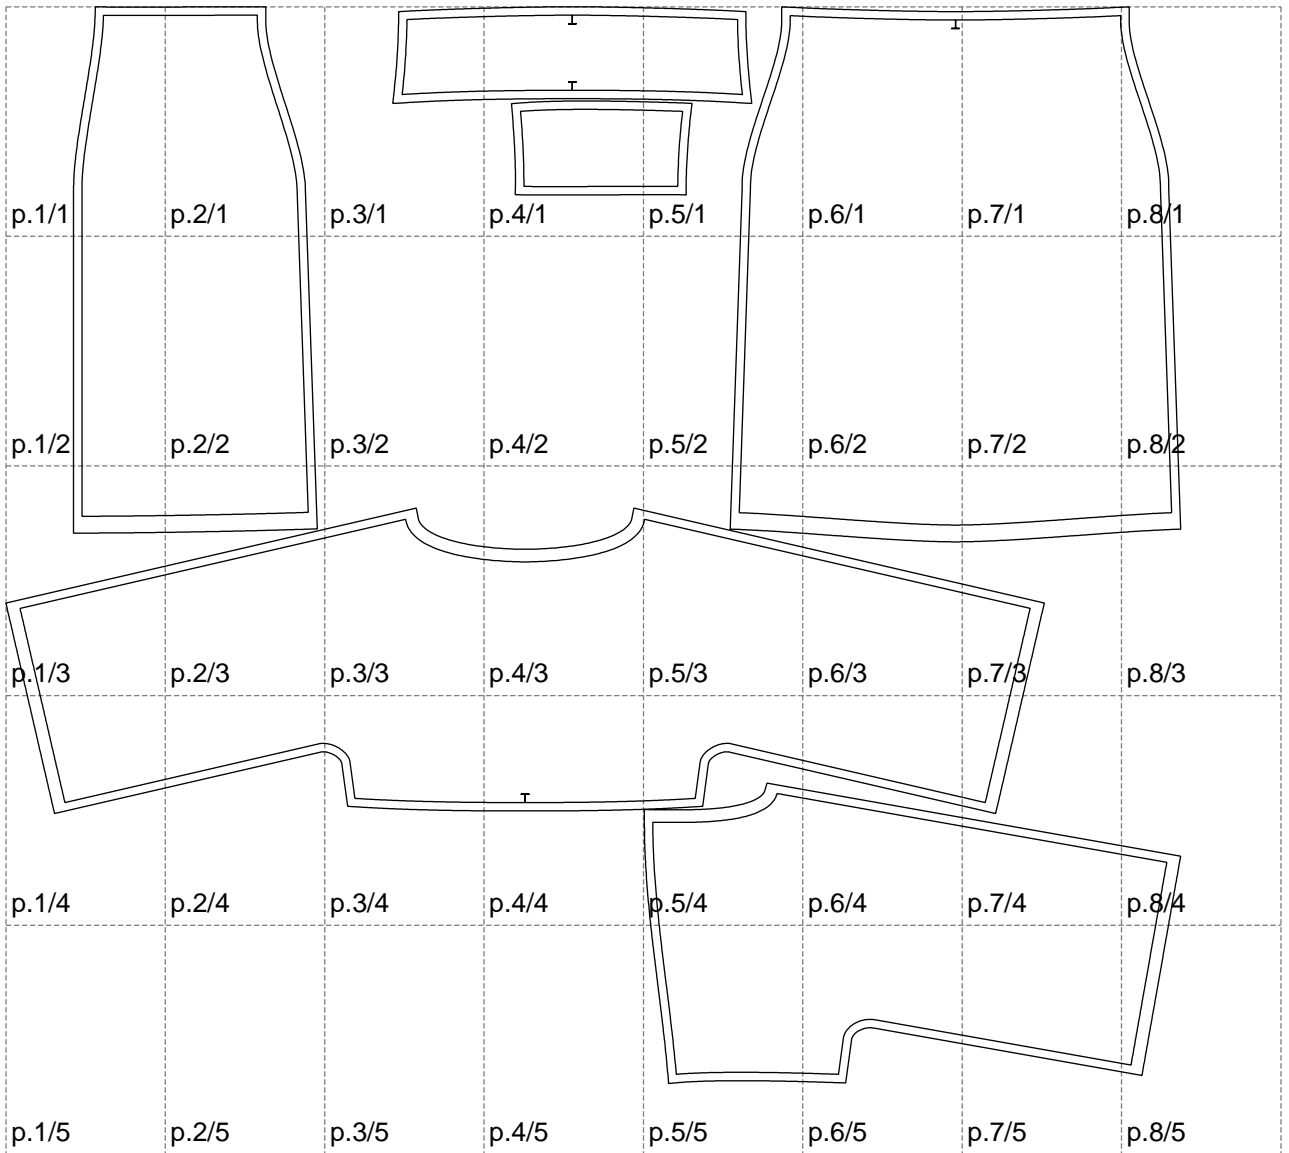

Not for print

Paper size: A4, size:1399.00 x1282.01 mm

# Example

size:1499.00 x1544.85 mm

Maneken =1 ver.0

rz\_1=170

rz\_16=96

rz\_17=82

rz\_18=76

rz\_19=104

rz\_20=101.8

---

. . . . .  
. . . . .  
. . . . .