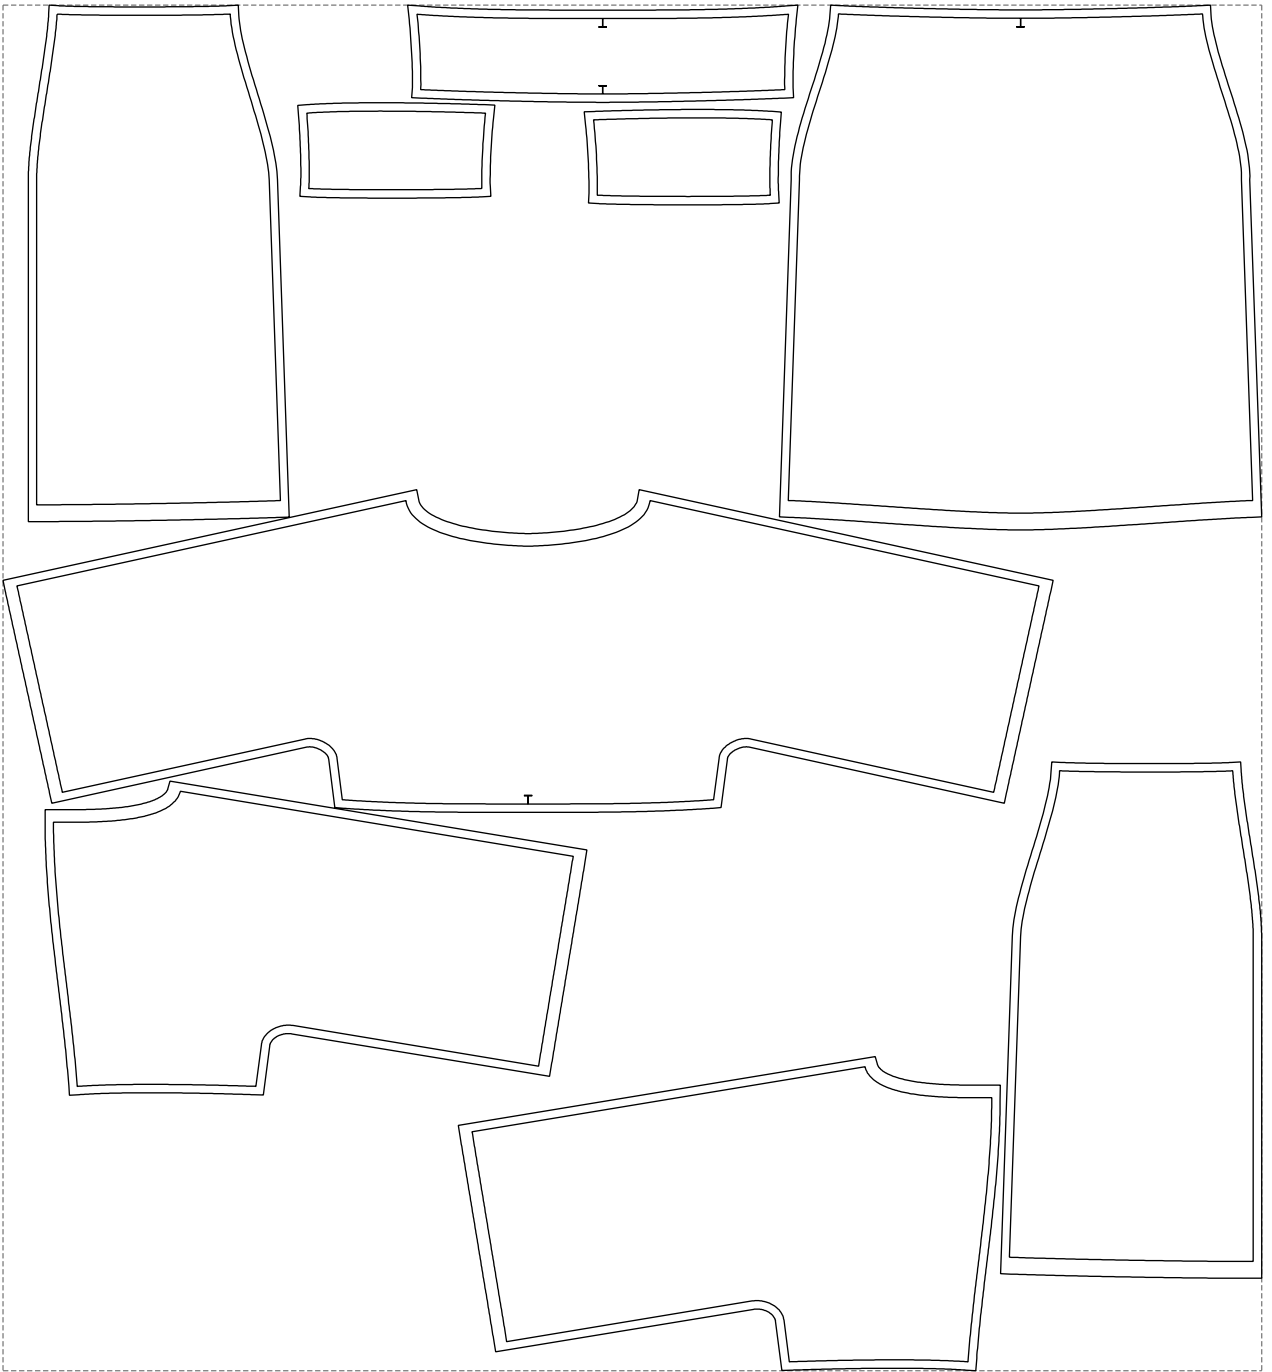

Not for print

Paper size: A4, size:1399.00 x1319.70 mm

# Example

size:1499.00 x1626.68 mm

Maneken =1 ver.0

rz\_1=170

rz\_16=104

rz\_17=88.9

rz\_18=84.4

rz\_19=112