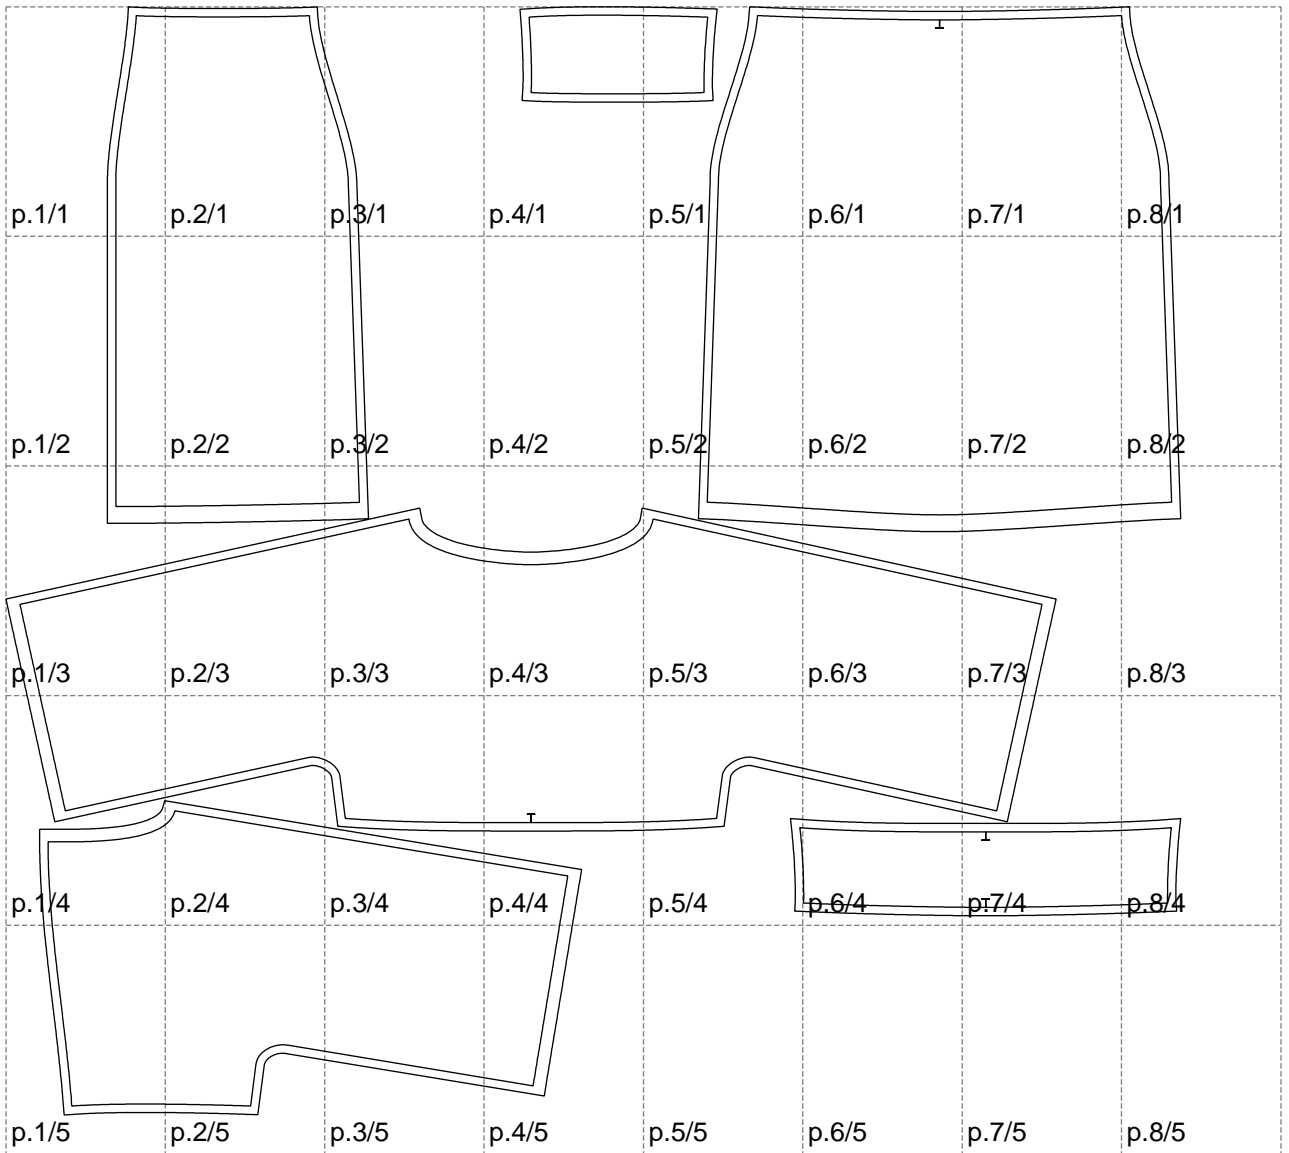

Not for print

Paper size: A4, size:1399.00 x1319.70 mm

# Example

size:1499.00 x1626.68 mm

Maneken =1 ver.0

rz\_1=170

rz\_16=104

rz\_17=88.9

rz\_18=84.4

rz\_19=112

rz\_20=109.3

---

. . . . .  
. . . . .  
. . . . .